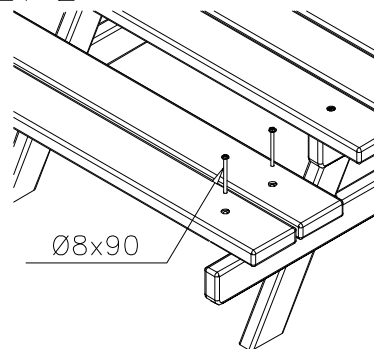

000510M	709087	PCS	WOODEN PARTS COLOR OPTIONS:
		2	-651 (GREY) -652 (TEAK RED) -653 (LIGHT BROWN) -654 (DARK GREEN) -655 (DARK BROWN) -699 (SPECIAL COLOUR)
	709086	PCS	WOODEN PARTS COLOR OPTIONS:
		8	-651 (GREY) -652 (TEAK RED) -653 (LIGHT BROWN) -654 (DARK GREEN) -655 (DARK BROWN) -699 (SPECIAL COLOUR)
		PCS	

DET 2

DET 3