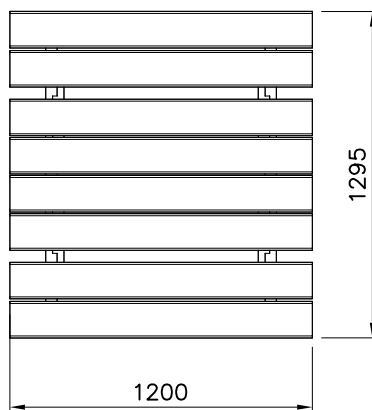

①	PCS	②	PCS
	2		8
		45x145x1200	
③ 903093	PCS	④ 702286	PCS
	16		1
		Ø8x90	
		65x65	
	PCS	⑤ 909506	PCS
			4
		3,5x13	

000510M	709087	PCS	WOODEN PARTS COLOR OPTIONS:
		2	-651 (GREY) -652 (TEAK RED) -653 (LIGHT BROWN) -654 (DARK GREEN) -655 (DARK BROWN) -699 (SPECIAL COLOUR)
	709086	PCS	WOODEN PARTS COLOR OPTIONS:
		8	-651 (GREY) -652 (TEAK RED) -653 (LIGHT BROWN) -654 (DARK GREEN) -655 (DARK BROWN) -699 (SPECIAL COLOUR)
		PCS	

DET 1

DET 2

DET 3