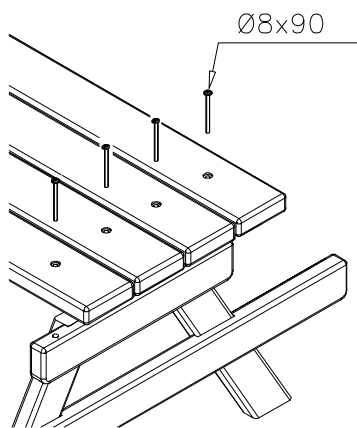

000510M	709087	PCS	WOODEN PARTS COLOR OPTIONS:
		2	-651 (GREY) -652 (TEAK RED) -653 (LIGHT BROWN) -654 (DARK GREEN) -655 (DARK BROWN) -699 (SPECIAL COLOUR)
	709086	PCS	WOODEN PARTS COLOR OPTIONS:
		8	-651 (GREY) -652 (TEAK RED) -653 (LIGHT BROWN) -654 (DARK GREEN) -655 (DARK BROWN) -699 (SPECIAL COLOUR)
		PCS	

DET 1