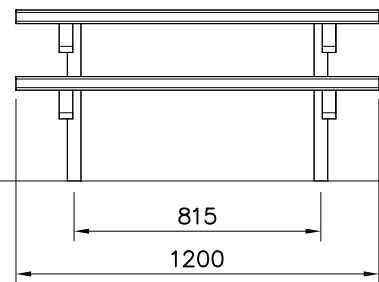

①	PCS	②	PCS
	2		8
		45x145x1200	
③ 903093	PCS	④ 702286	PCS
	16		1
		Ø8x90	
		65x65	
	PCS	⑤ 909506	PCS
			4
		3,5x13	

000510M	709087	PCS	WOODEN PARTS COLOR OPTIONS:
		2	-651 (GREY) -652 (TEAK RED) -653 (LIGHT BROWN) -654 (DARK GREEN) -655 (DARK BROWN) -699 (SPECIAL COLOUR)
	709086	PCS	WOODEN PARTS COLOR OPTIONS:
		8	-651 (GREY) -652 (TEAK RED) -653 (LIGHT BROWN) -654 (DARK GREEN) -655 (DARK BROWN) -699 (SPECIAL COLOUR)
		PCS	

DET 1

DET 2

DET 3