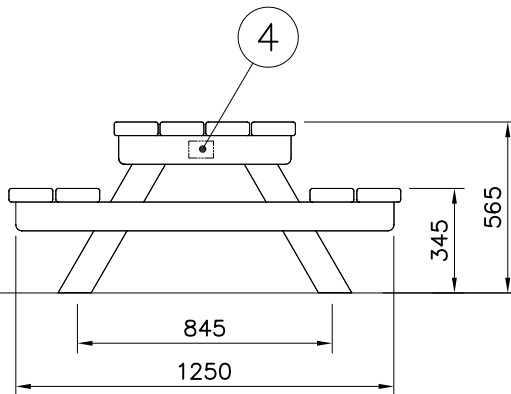

①	PCS	②	PCS
	2		8
		45x145x1200	
③ 903093	PCS	④ 702286	PCS
	16		1
		Ø8x90	
		65x65	
	PCS	⑤ 909506	PCS
			4
		3,5x13	

000510M	709087	PCS	WOODEN PARTS COLOR OPTIONS:
		2	-651 (GREY) -652 (TEAK RED) -653 (LIGHT BROWN) -654 (DARK GREEN) -655 (DARK BROWN) -699 (SPECIAL COLOUR)
	709086	PCS	WOODEN PARTS COLOR OPTIONS:
		8	-651 (GREY) -652 (TEAK RED) -653 (LIGHT BROWN) -654 (DARK GREEN) -655 (DARK BROWN) -699 (SPECIAL COLOUR)
		PCS	

DET 1

DET 2

DET 3