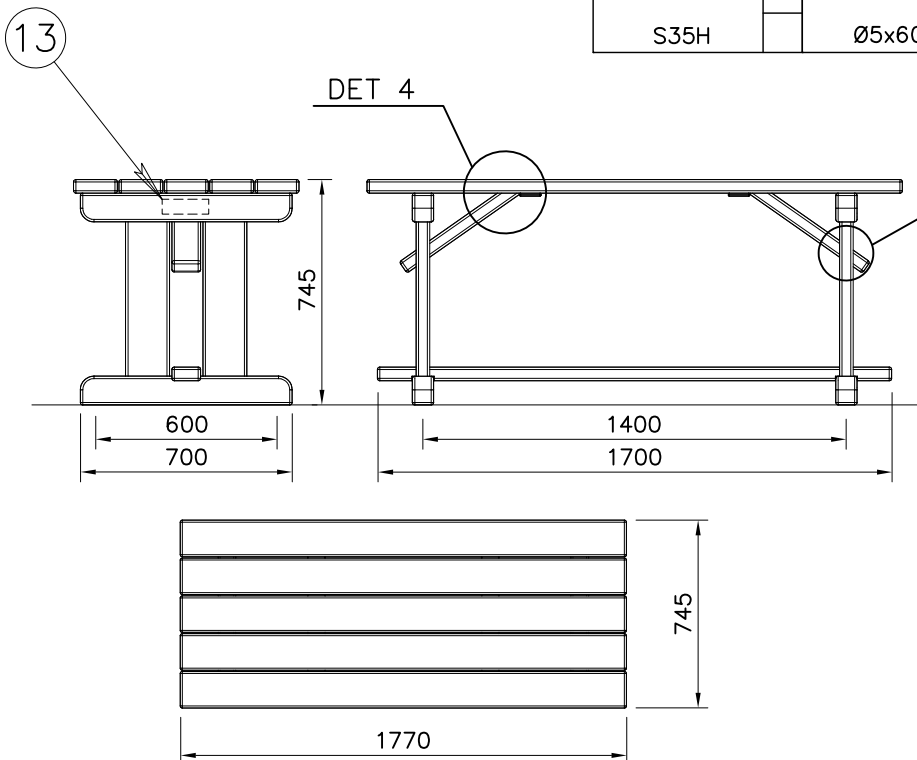

①	PCS	②	PCS
	2		1
70x700x700		45x95x1700	
③	PCS	④	PCS
	5		2
45x745x1770		45x95x470	
⑤ 903093	PCS	⑥ 980129	PCS
	14		20
Ø8x90		Ø5x35	

⑦ 709070	PCS	⑧ 980154	PCS	⑨ 909129	PCS	⑩ 909248	PCS
	2		4		2		2
10x70x665		Ø24/13		M12x300		M12	
⑪ 905067	PCS	⑫ 980100	PCS	⑬ 702286	PCS	⑭ 909506	PCS
	4		4		1		4
S35H		Ø5x60		65x65		Ø3.5x13	

000503M	709071	PCS	WOODEN PARTS COLOR OPTIONS:
		2	-651 (GREY) -652 (TEAK RED) -653 (LIGHT BROWN) -654 (DARK GREEN) -655 (DARK BROWN) -699 (SPECIAL COLOUR)
	003416	PCS	WOODEN PARTS COLOR OPTIONS:
		1	-651 (GREY) -652 (TEAK RED) -653 (LIGHT BROWN) -654 (DARK GREEN) -655 (DARK BROWN) -699 (SPECIAL COLOUR)
709067	PCS	WOODEN PARTS COLOR OPTIONS:	
	5	-651 (GREY) -652 (TEAK RED) -653 (LIGHT BROWN) -654 (DARK GREEN) -655 (DARK BROWN) -699 (SPECIAL COLOUR)	
709076	PCS	WOODEN PARTS COLOR OPTIONS:	
	2	-651 (GREY) -652 (TEAK RED) -653 (LIGHT BROWN) -654 (DARK GREEN) -655 (DARK BROWN) -699 (SPECIAL COLOUR)	