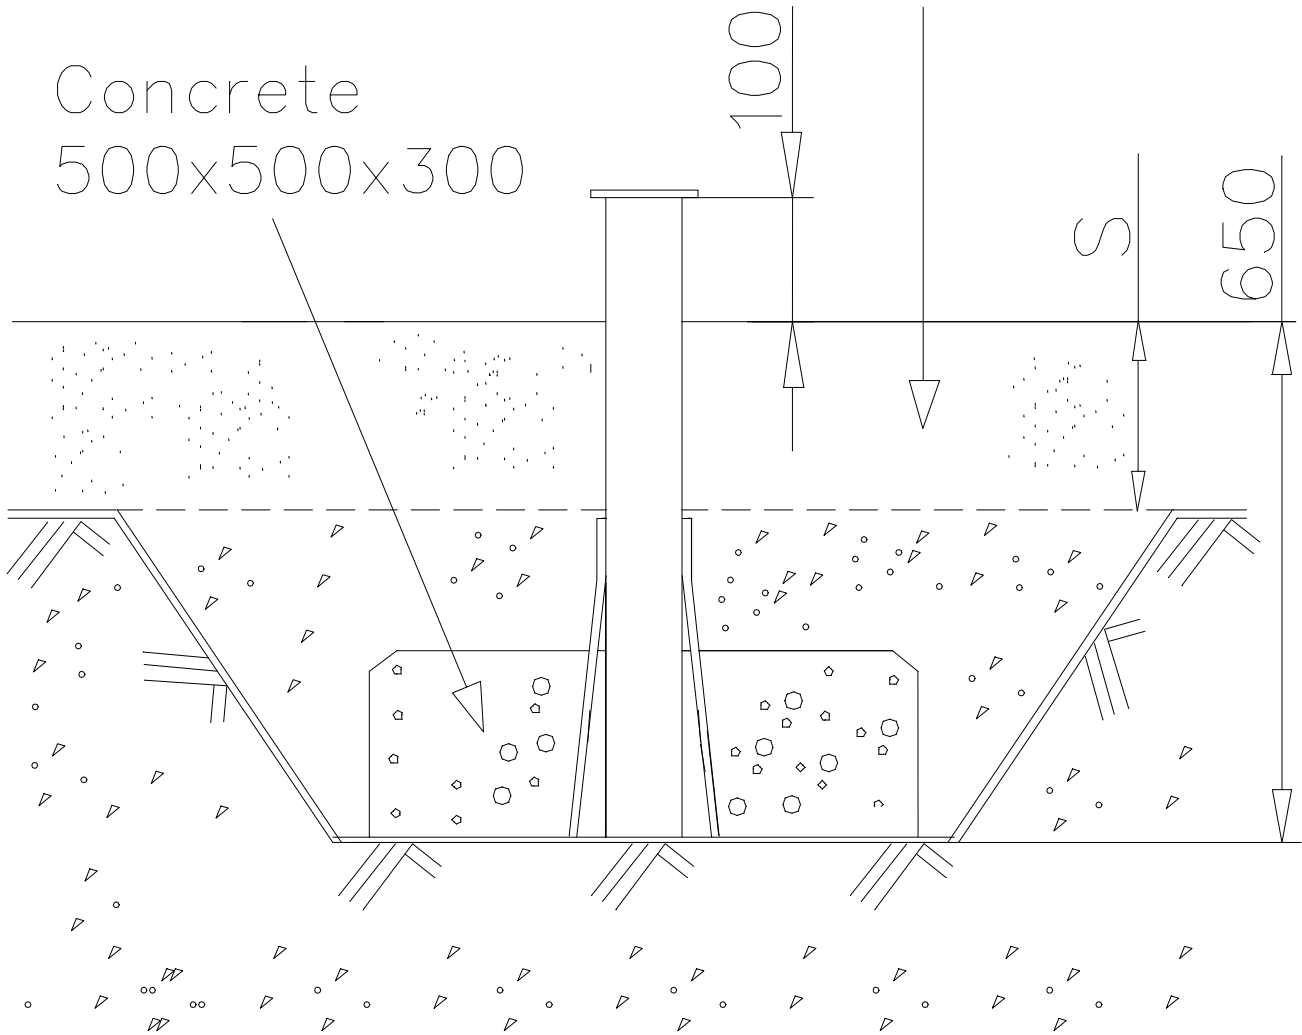

OPTION 2. Wall on either side (move vertical bar 70mm)

DET 1

DET 2

○ 903112	PCS		PCS
	1		
L 750			

Sand 0.2–2 mm/  
 Gravel 2–8 mm

Concrete  
 500x500x300

① 905104	PCS		PCS
	8		
M10			

① 980154	PCS	② 909224	PCS
	4		4
Ø24/13		12x100	
③ 905103	PCS	④ 980123	PCS
	4		34
PT-28/32-H		Ø7x60	
	PCS		PCS
	PCS		PCS