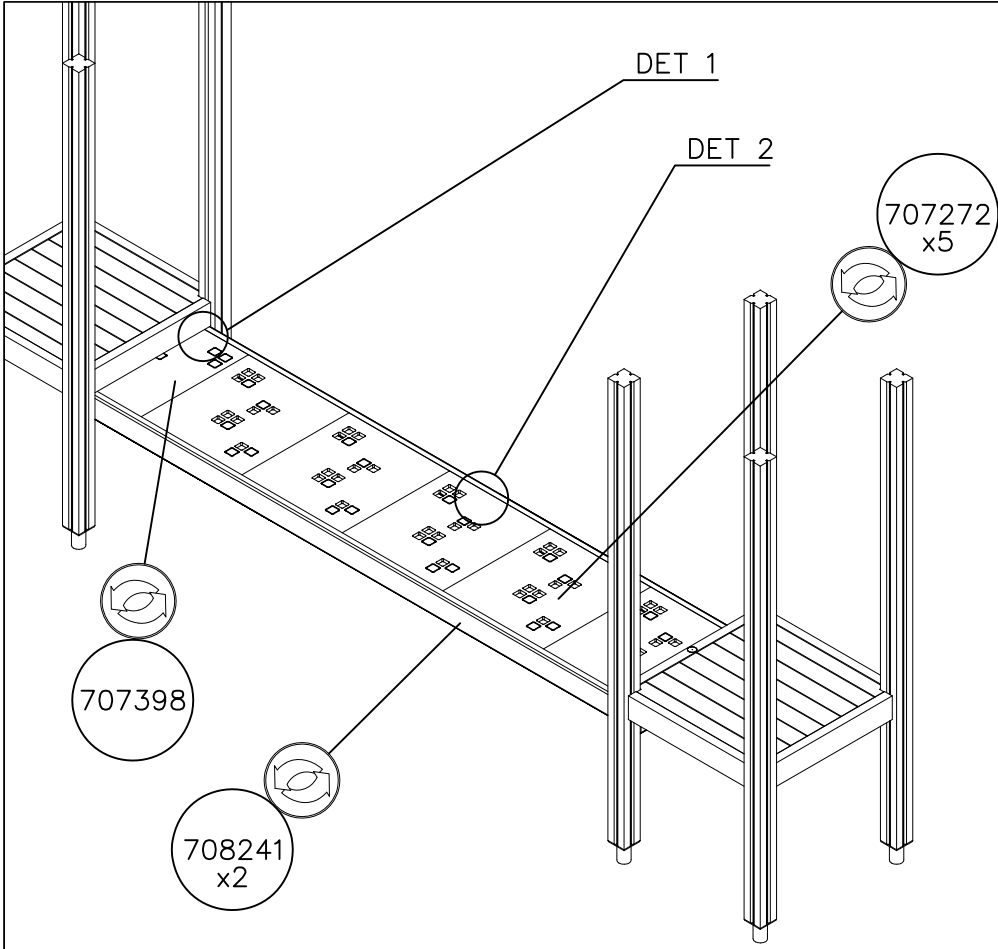

OPTION 2. Wall on either side (move vertical bar 70mm)

DET 1

DET 2

○ 903112	PCS		PCS
	1		
L 750			

Sand 0.2–2 mm/  
 Gravel 2–8 mm

Concrete  
 500x500x300

① 905104	PCS		PCS
	8		
M10			

① 980154	PCS	② 909224	PCS
	4		4
Ø24/13		12x100	
③ 905103	PCS	④ 980123	PCS
	4		34
PT-28/32-H		Ø7x60	
	PCS		PCS
	PCS		PCS