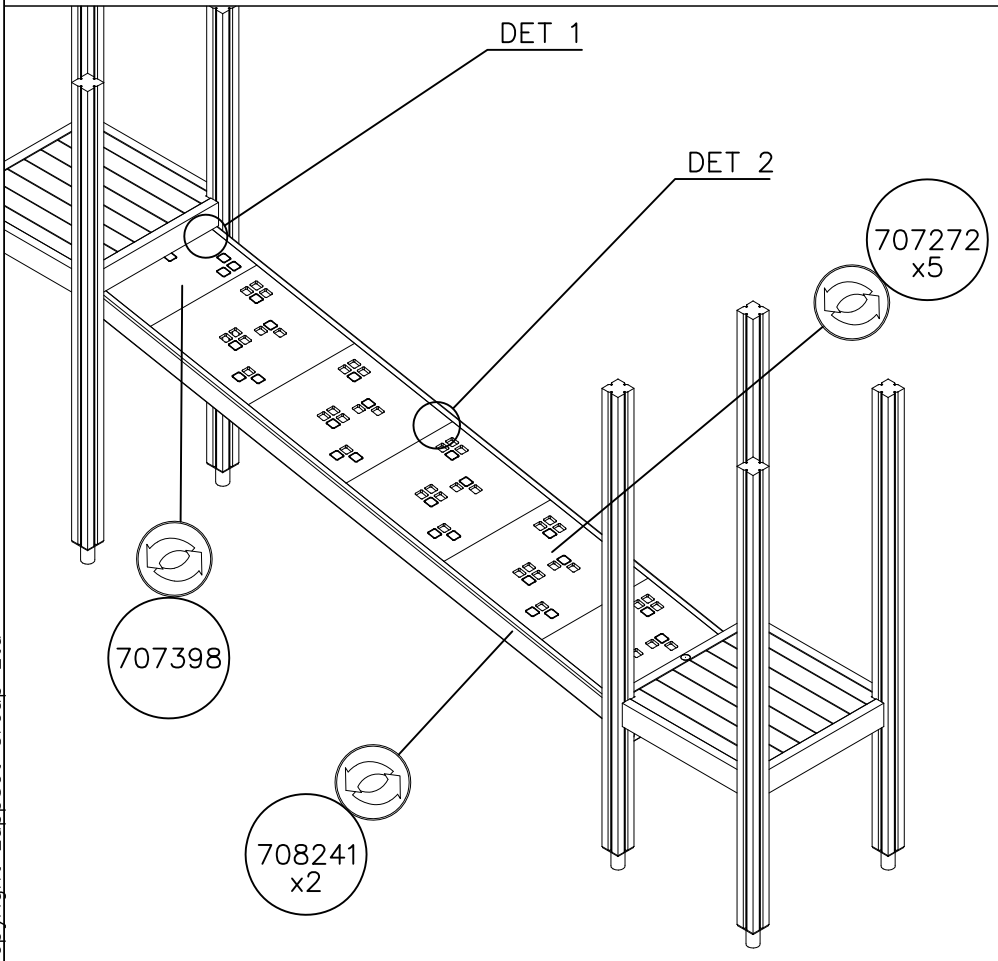

OPTION 2. Wall on either side (move vertical bar 70mm)

DET 1

DET 2

○ 903112	PCS		PCS
	1		
L 750			

Sand 0.2–2 mm/  
 Gravel 2–8 mm

Concrete  
 500x500x300

① 905104	PCS		PCS
	8		
M10			

① 980154	PCS	② 909224	PCS
	4		4
Ø24/13		12x100	
③ 905103	PCS	④ 980123	PCS
	4		34
PT-28/32-H		Ø7x60	
	PCS		PCS
	PCS		PCS