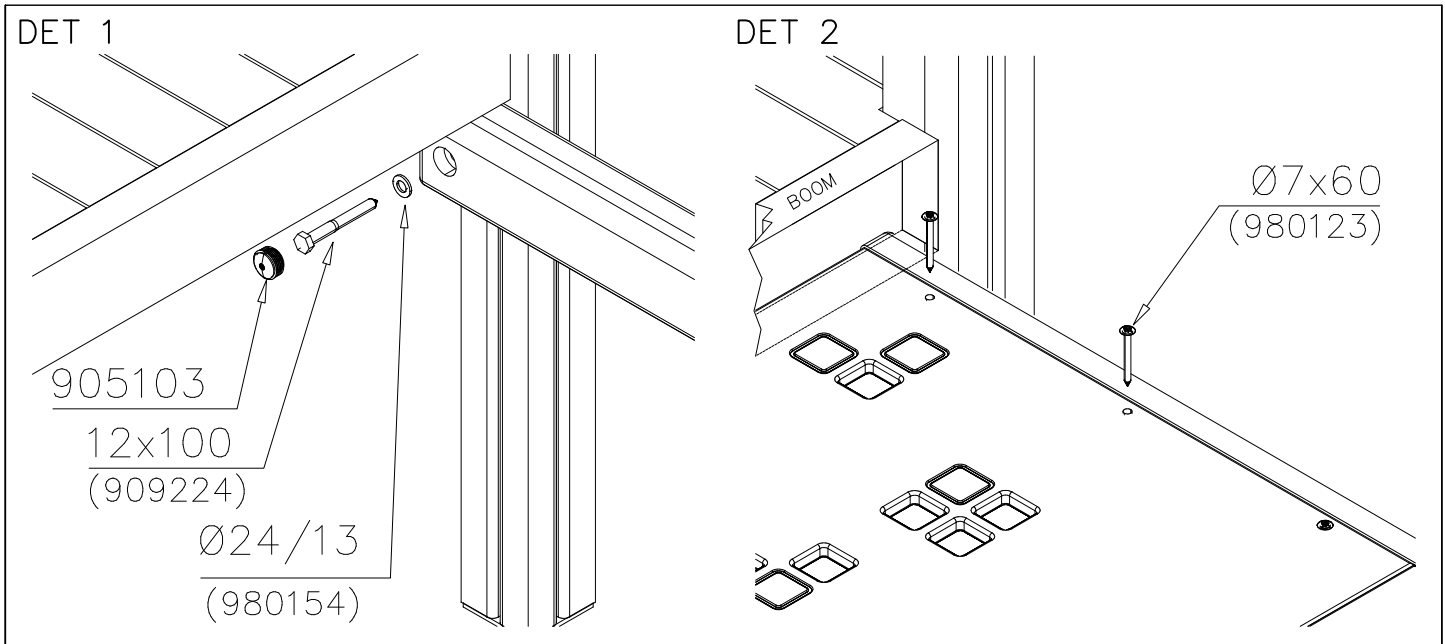

PLATE OPTIONS

707272

15x630x590

707272-701 BLUE
707272-702 YELLOW
707272-703 LIME
707272-704 DARK GRAY
707272-705 GRAY
707272-706 RED

707272-707 GREEN
707272-708 FUXIA

707398

15x630x310

707398-701 BLUE
707398-702 YELLOW
707398-703 LIME
707398-704 DARK GRAY
707398-705 GRAY
707398-706 RED

707398-707 GREEN
707398-708 FUXIA

BOOM OPTIONS

708241

68x120x3280

707271-602 DARK BROWN
707271-603 LIGHT BROWN
707271-604 LIGHT GRAY