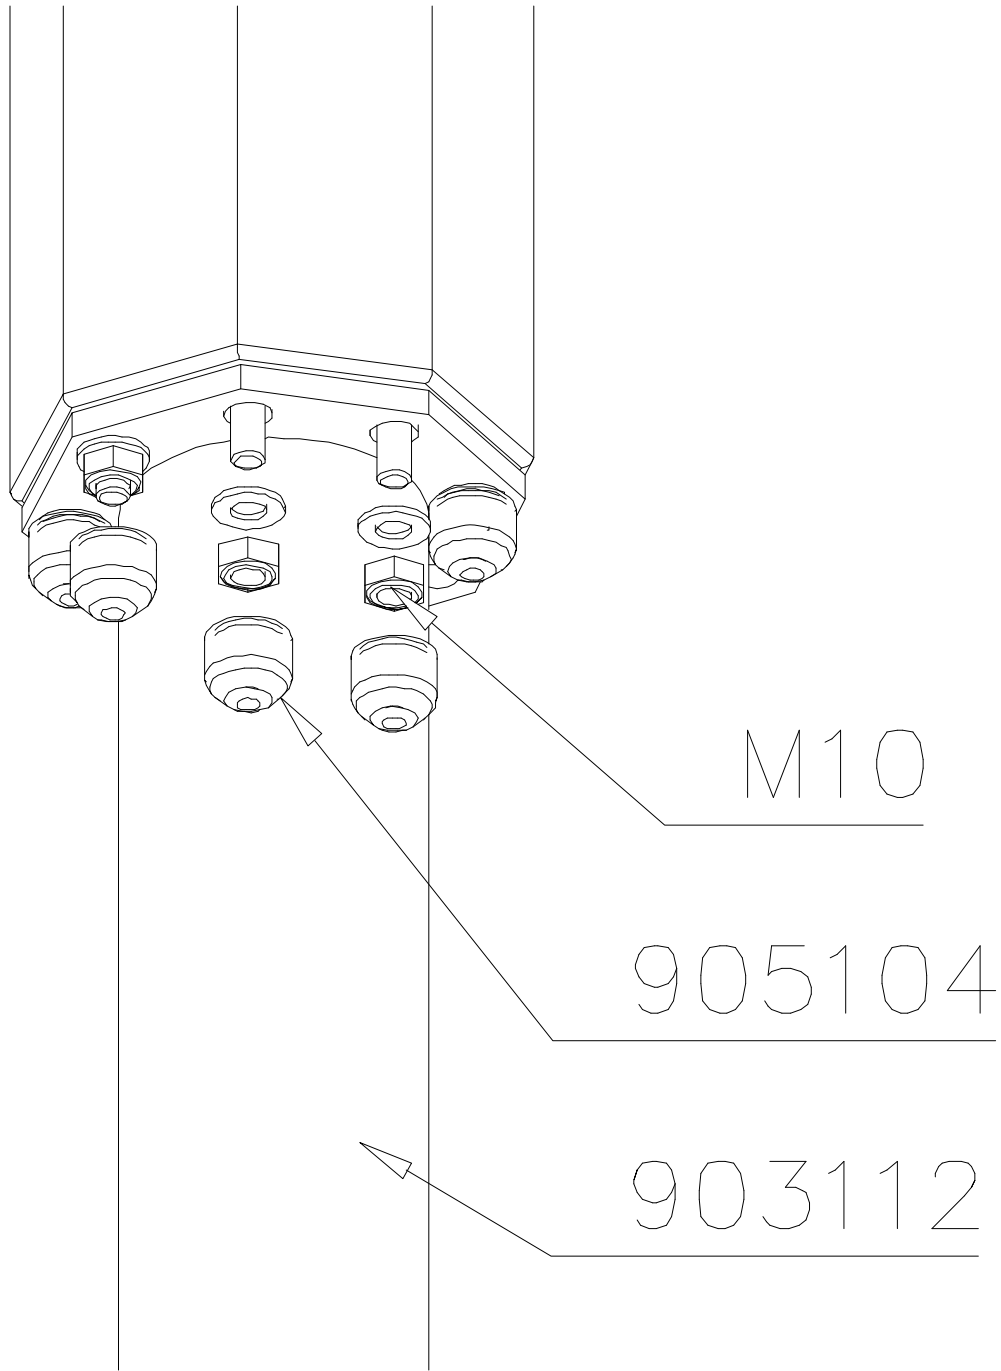

OPTION 2. Wall on either side (move vertical bar 70mm)

DET 1

DET 2

○ 903112	PCS		PCS
	1		
L 750			

Sand 0.2–2 mm/  
 Gravel 2–8 mm

Concrete  
 500x500x300

① 905104	PCS		PCS
	8		
M10			

① 980154	PCS	② 909224	PCS
	4		4
Ø24/13		12x100	
③ 905103	PCS	④ 980123	PCS
	4		34
PT-28/32-H		Ø7x60	
	PCS		PCS
	PCS		PCS