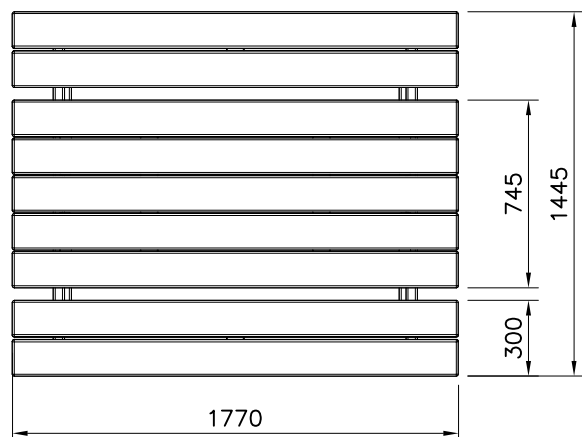

①	PCS	②	PCS
	2		2
③	PCS	④	PCS
	5		4
⑤ 708782	PCS	⑥ 709070	PCS
	2		2
10x70x200		10x70x665	
⑦ 980129	PCS	⑧ 980100	PCS
	32		8
Ø5x35		Ø5x60	
⑨ 903093	PCS	⑩ 909506	PCS
	18		4
Ø8x90		Ø3,5x13	
⑪ 702286	PCS		PCS
	1		1
65x65			

000500M	709063	PCS	WOODEN PARTS COLOR OPTIONS:
		2	-651 (GREY) -652 (TEAK RED) -653 (LIGHT BROWN) -654 (DARK GREEN) -655 (DARK BROWN) -699 (SPECIAL COLOUR)
	709069	PCS	WOODEN PARTS COLOR OPTIONS:
		2	-651 (GREY) -652 (TEAK RED) -653 (LIGHT BROWN) -654 (DARK GREEN) -655 (DARK BROWN) -699 (SPECIAL COLOUR)
709067	PCS	WOODEN PARTS COLOR OPTIONS:	
	5	-651 (GREY) -652 (TEAK RED) -653 (LIGHT BROWN) -654 (DARK GREEN) -655 (DARK BROWN) -699 (SPECIAL COLOUR)	
708781	PCS	WOODEN PARTS COLOR OPTIONS:	
	4	-651 (GREY) -652 (TEAK RED) -653 (LIGHT BROWN) -654 (DARK GREEN) -655 (DARK BROWN) -699 (SPECIAL COLOUR)	