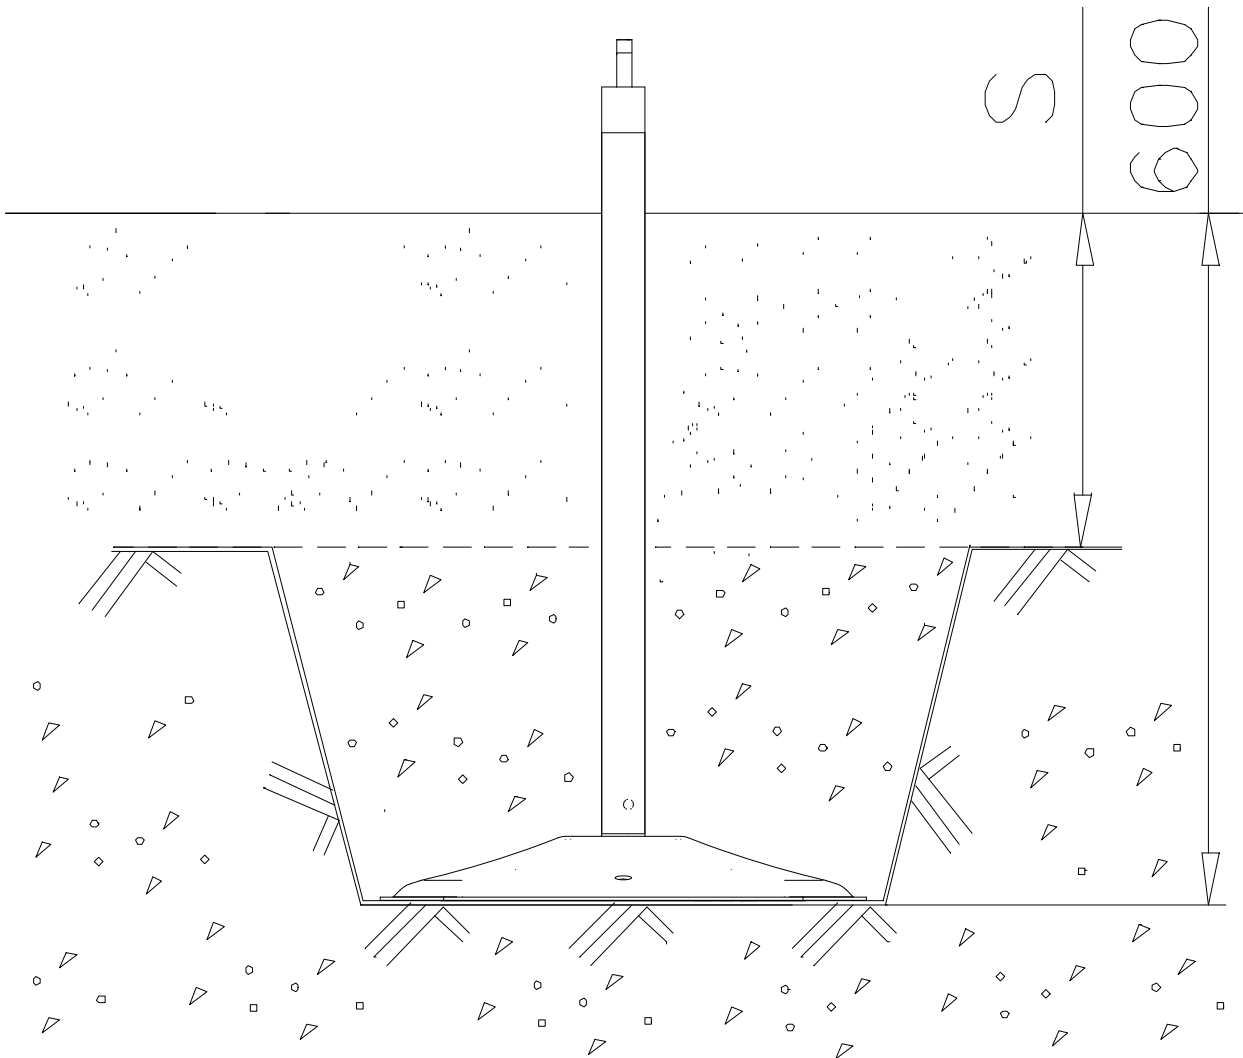

DET 7

DET 8

LAPPSET® DEEP FOUNDATION

POLE

DATE: 15.5.2014

1(1)

①	905086	PCS	②	909214	PCS
		1			1
	Ø44/13.5		M12x50		
		PCS			PCS
		PCS			PCS
		PCS			PCS
		PCS			PCS
		PCS			PCS
		PCS			PCS
		PCS			PCS
		PCS			PCS