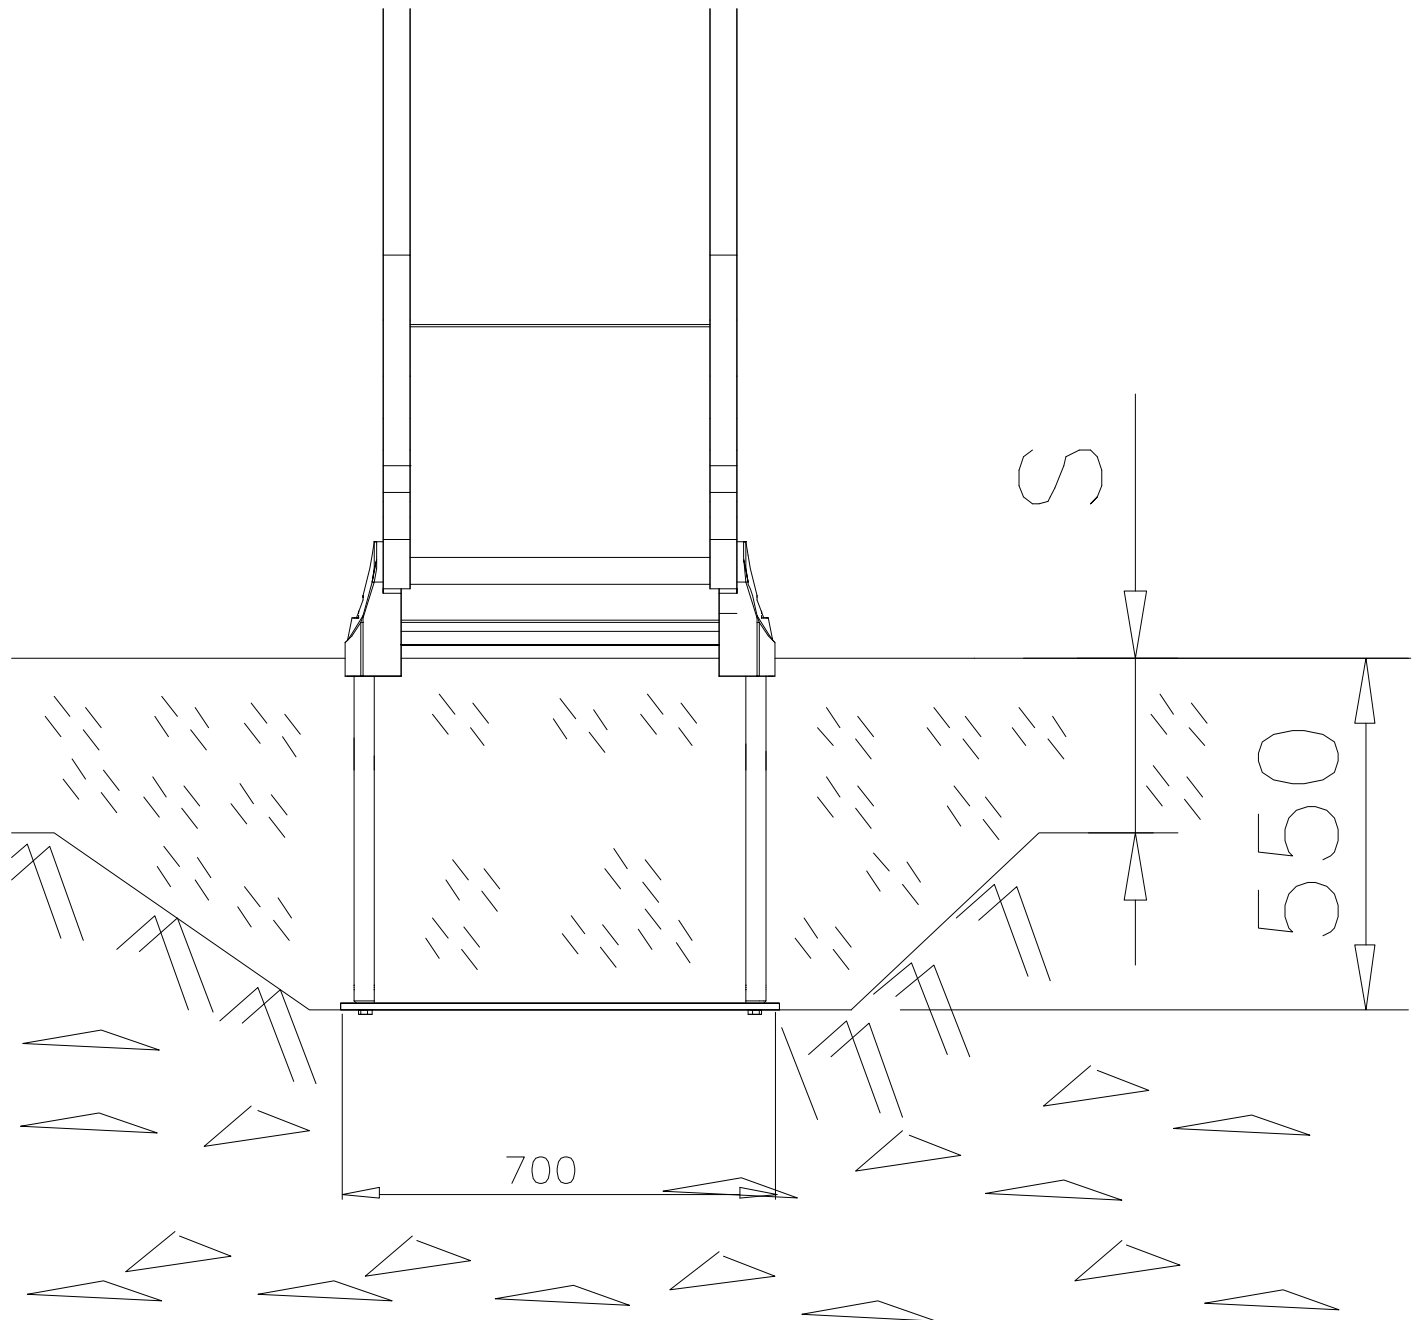

OPTION FOOT

①	911155	PCS			PCS
		1			
	90x90x650				

LAPPSET

DEEP FOUNDATION

SLIDE WOOD

DATE: 22.5.2015

1(1)

LAPPSET®