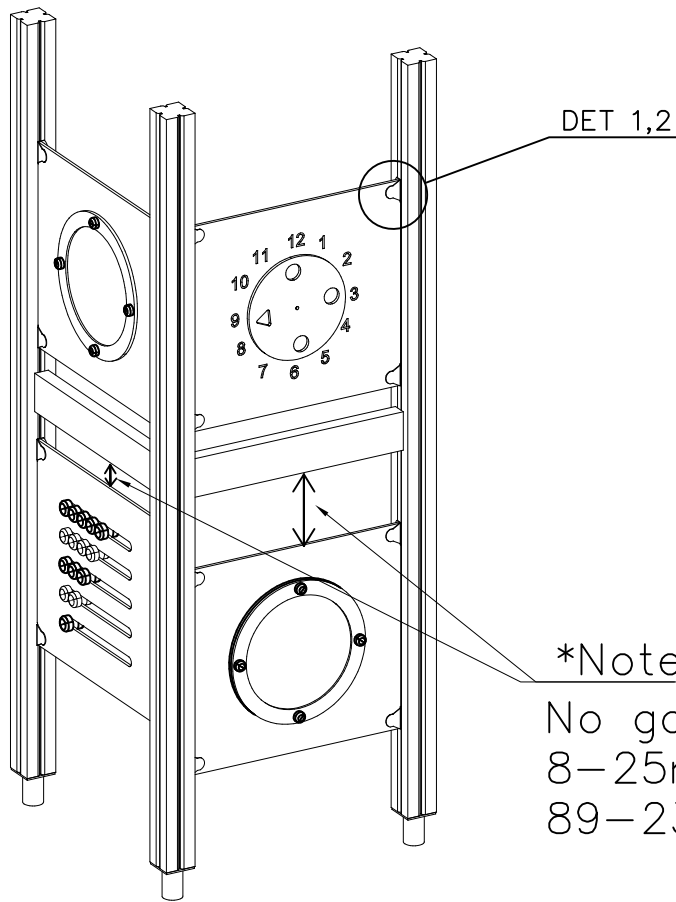

DET 7

DET 8

LAPPSET® DEEP FOUNDATION

POLE

DATE: 15.5.2014

1(1)

①	905086	PCS	②	909214	PCS
		1			1
	Ø44/13.5		M12x50		
		PCS			PCS
		PCS			PCS
		PCS			PCS
		PCS			PCS
		PCS			PCS
		PCS			PCS
		PCS			PCS
		PCS			PCS