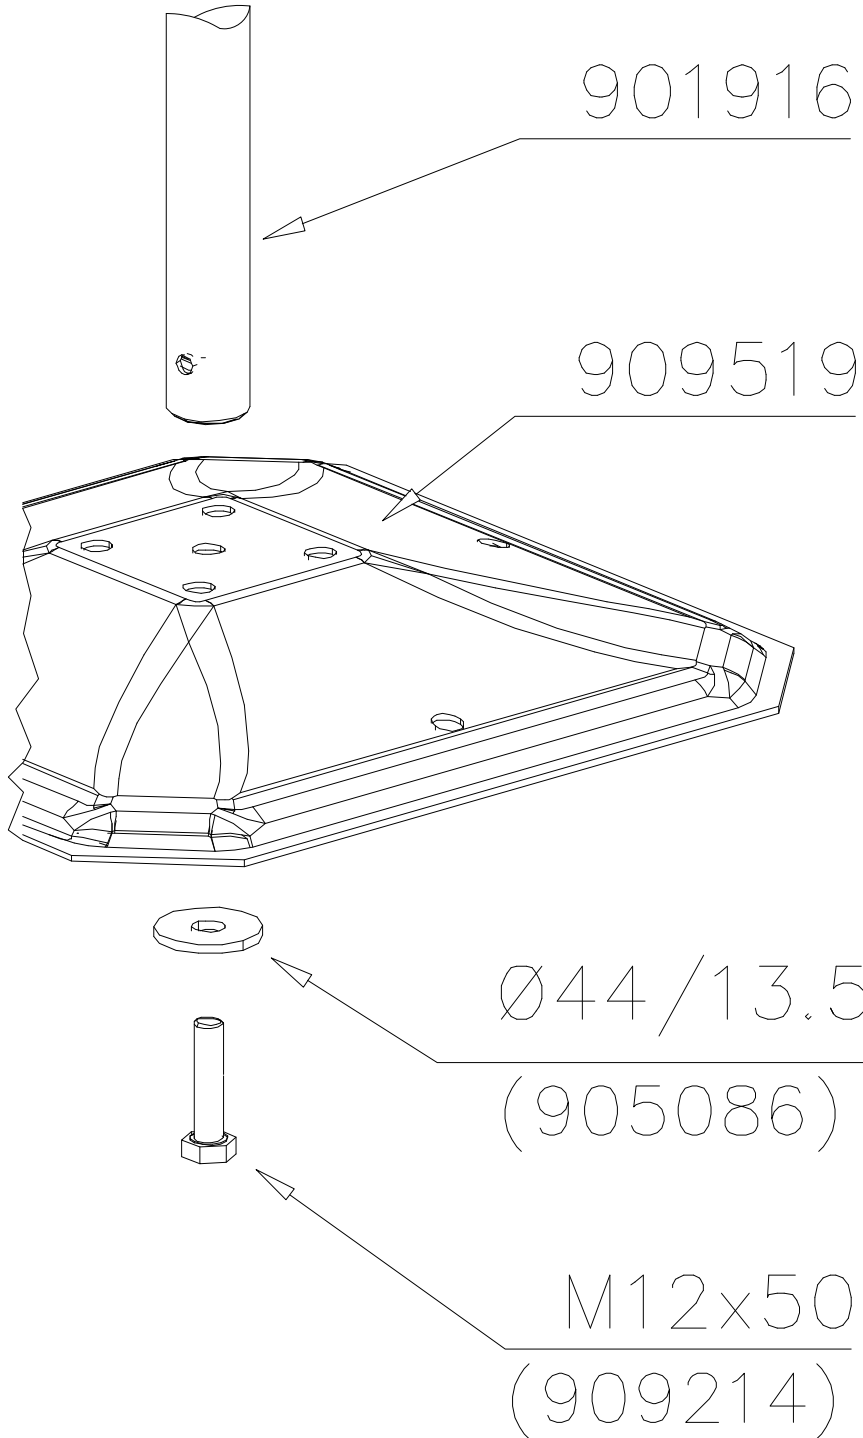

DET 7

DET 8

LAPPSET® DEEP FOUNDATION

POLE

DATE: 15.5.2014

1(1)

①	905086	PCS	②	909214	PCS
		1			1
	Ø44/13.5		M12x50		
		PCS			PCS
		PCS			PCS
		PCS			PCS
		PCS			PCS
		PCS			PCS
		PCS			PCS
		PCS			PCS
		PCS			PCS