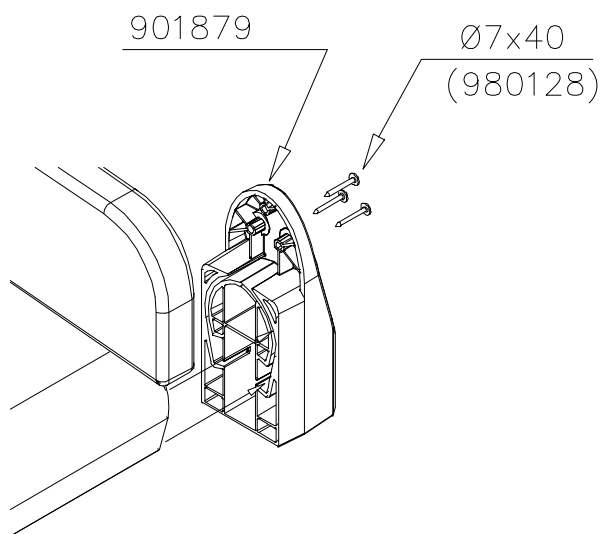

LAPPSET

DEEP FOUNDATION

SLIDE WOOD

DATE: 3.11.2017

4(5)

○ 707133	PCS	○ 901868	PCS	○ 901879	PCS	⑥ 909210	PCS	⑦ 905051	PCS	⑧ 980128	PCS
	1		2		2		4		4		6
10x80x745		Ø30x598				M8x40		Ø24/8.4		Ø7x40	

DET 6

Insert sheet metal IN to the plastic cover.

DET 7

DET 8

LAPPSET® DEEP FOUNDATION

POLE

DATE: 15.5.2014

1(1)

①	905086	PCS	②	909214	PCS
		1			1
	Ø44/13.5		M12x50		
		PCS			PCS
		PCS			PCS
		PCS			PCS
		PCS			PCS
		PCS			PCS
		PCS			PCS
		PCS			PCS
		PCS			PCS