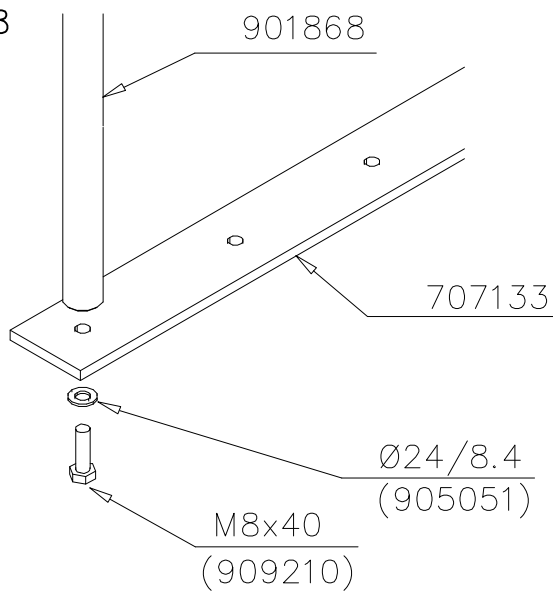

LAPPSET

DEEP FOUNDATION

SLIDE WOOD

DATE: 3.11.2017

4(5)

○ 707133	PCS	○ 901868	PCS	○ 901879	PCS	⑥ 909210	PCS	⑦ 905051	PCS	⑧ 980128	PCS
	1		2		2		4		4		6
10x80x745		Ø30x598				M8x40		Ø24/8.4		Ø7x40	

DET 6

Insert sheet metal IN to the plastic cover.

DET 7

DET 8

LAPPSET® DEEP FOUNDATION

POLE

DATE: 15.5.2014

1(1)

①	905086	PCS	②	909214	PCS
		1			1
	Ø44/13.5		M12x50		
		PCS			PCS
		PCS			PCS
		PCS			PCS
		PCS			PCS
		PCS			PCS
		PCS			PCS
		PCS			PCS
		PCS			PCS