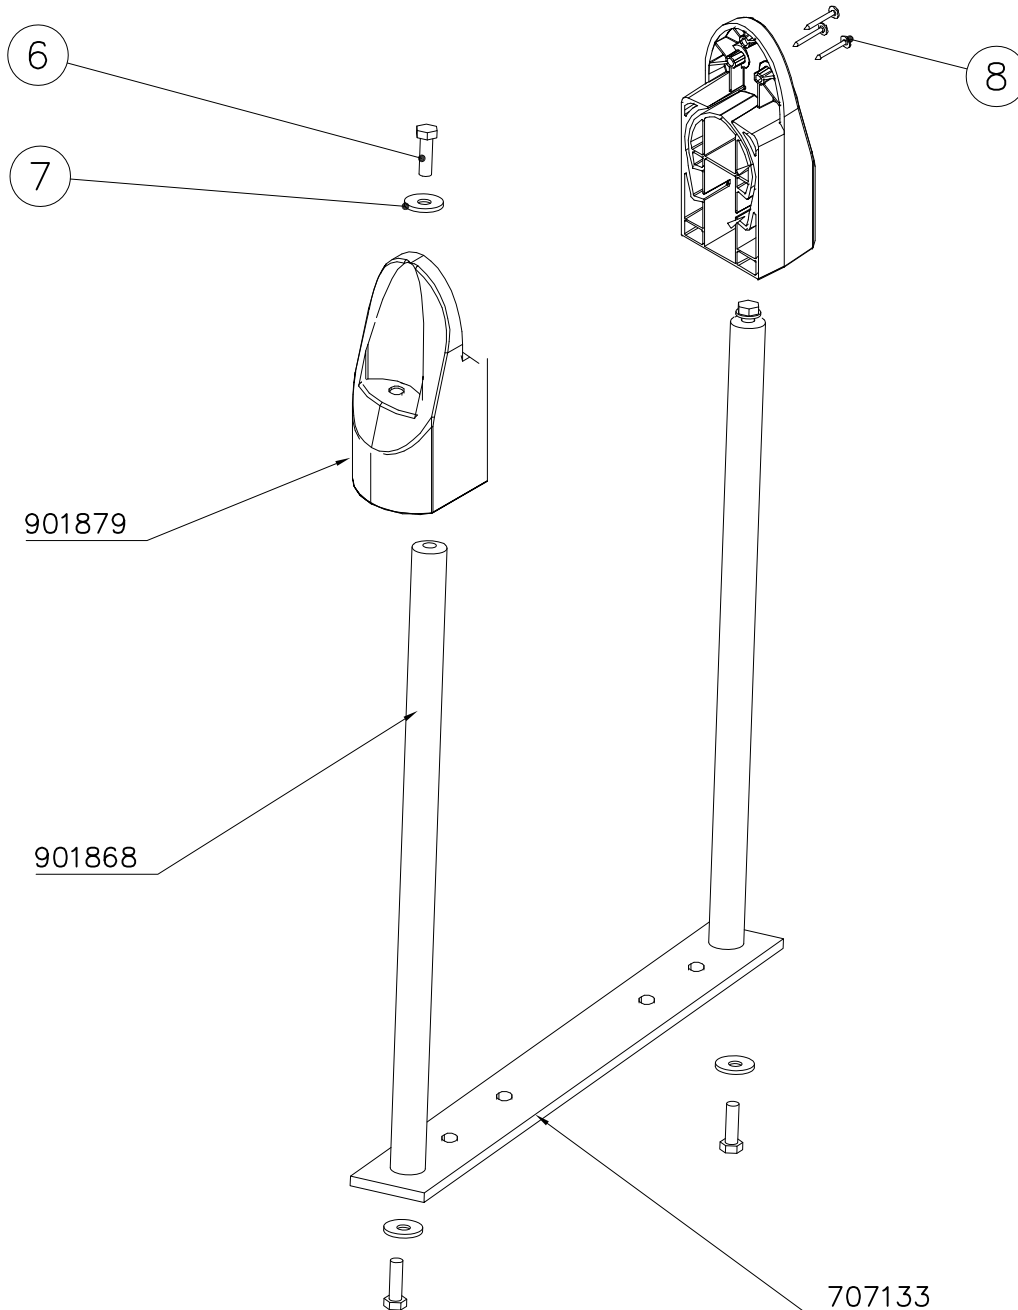

LAPPSET

DEEP FOUNDATION

SLIDE WOOD

DATE: 3.11.2017

4(5)

○ 707133	PCS	○ 901868	PCS	○ 901879	PCS	⑥ 909210	PCS	⑦ 905051	PCS	⑧ 980128	PCS
	1		2		2		4		4		6
10x80x745		Ø30x598				M8x40		Ø24/8.4		Ø7x40	

DET 6

Insert sheet metal IN to the plastic cover.

DET 7

DET 8

LAPPSET® DEEP FOUNDATION

POLE

DATE: 15.5.2014

1(1)

①	905086	PCS	②	909214	PCS
		1			1
	Ø44/13.5		M12x50		
		PCS			PCS
		PCS			PCS
		PCS			PCS
		PCS			PCS
		PCS			PCS
		PCS			PCS
		PCS			PCS
		PCS			PCS