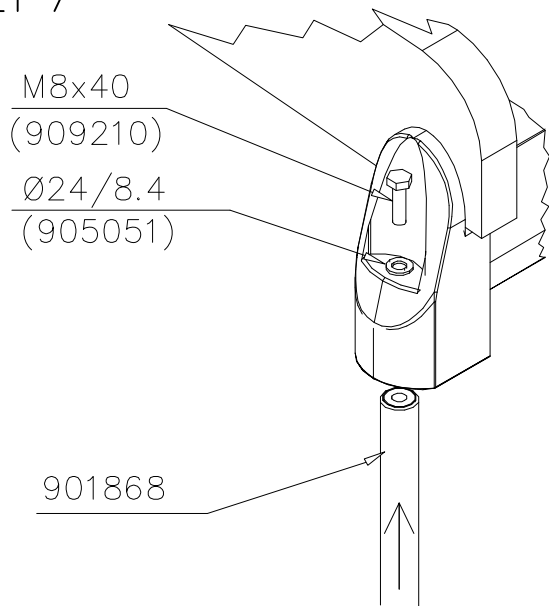

LAPPSET

DEEP FOUNDATION

SLIDE WOOD

DATE: 3.11.2017

4(5)

○ 707133	PCS	○ 901868	PCS	○ 901879	PCS	⑥ 909210	PCS	⑦ 905051	PCS	⑧ 980128	PCS
	1		2		2		4		4		6
10x80x745		Ø30x598				M8x40		Ø24/8.4		Ø7x40	

DET 6

Insert sheet metal IN to the plastic cover.

DET 7

DET 8

LAPPSET® DEEP FOUNDATION

POLE

DATE: 15.5.2014

1(1)

①	905086	PCS	②	909214	PCS
		1			1
	Ø44/13.5		M12x50		
		PCS			PCS
		PCS			PCS
		PCS			PCS
		PCS			PCS
		PCS			PCS
		PCS			PCS
		PCS			PCS
		PCS			PCS