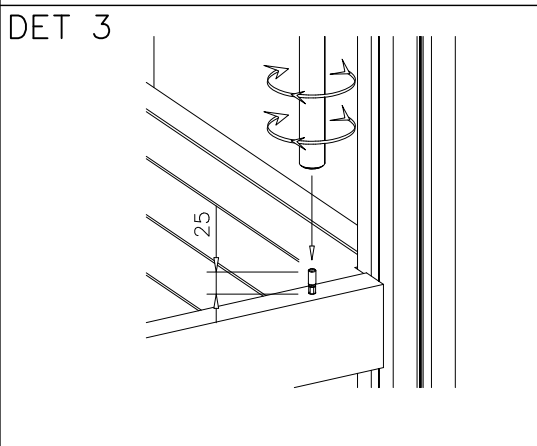

OPTION 2. Wall on either side (move vertical bar 70mm)

DET 1

DET 2

① 900240	PCS	② 900727	PCS
	1		1
Ø8x70		M10x80	
	PCS		PCS
③ 907688	PCS	③ 907701	PCS
	1		1
765		545	
	PCS		PCS
	PCS		PCS
	PCS		PCS
	PCS		PCS