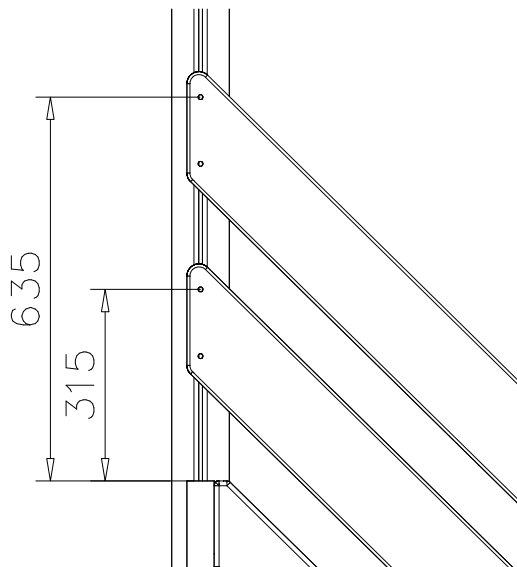

DET 1

DET 2

DET 3

DET 4

DET 5

DET 6

STAIRS OPTIONS +870

<p>707191</p> 	<p>707191-602 DARK BROWN 707191-603 LIGHT BROWN 707191-604 LIGHT GRAY</p>	
---	---	--