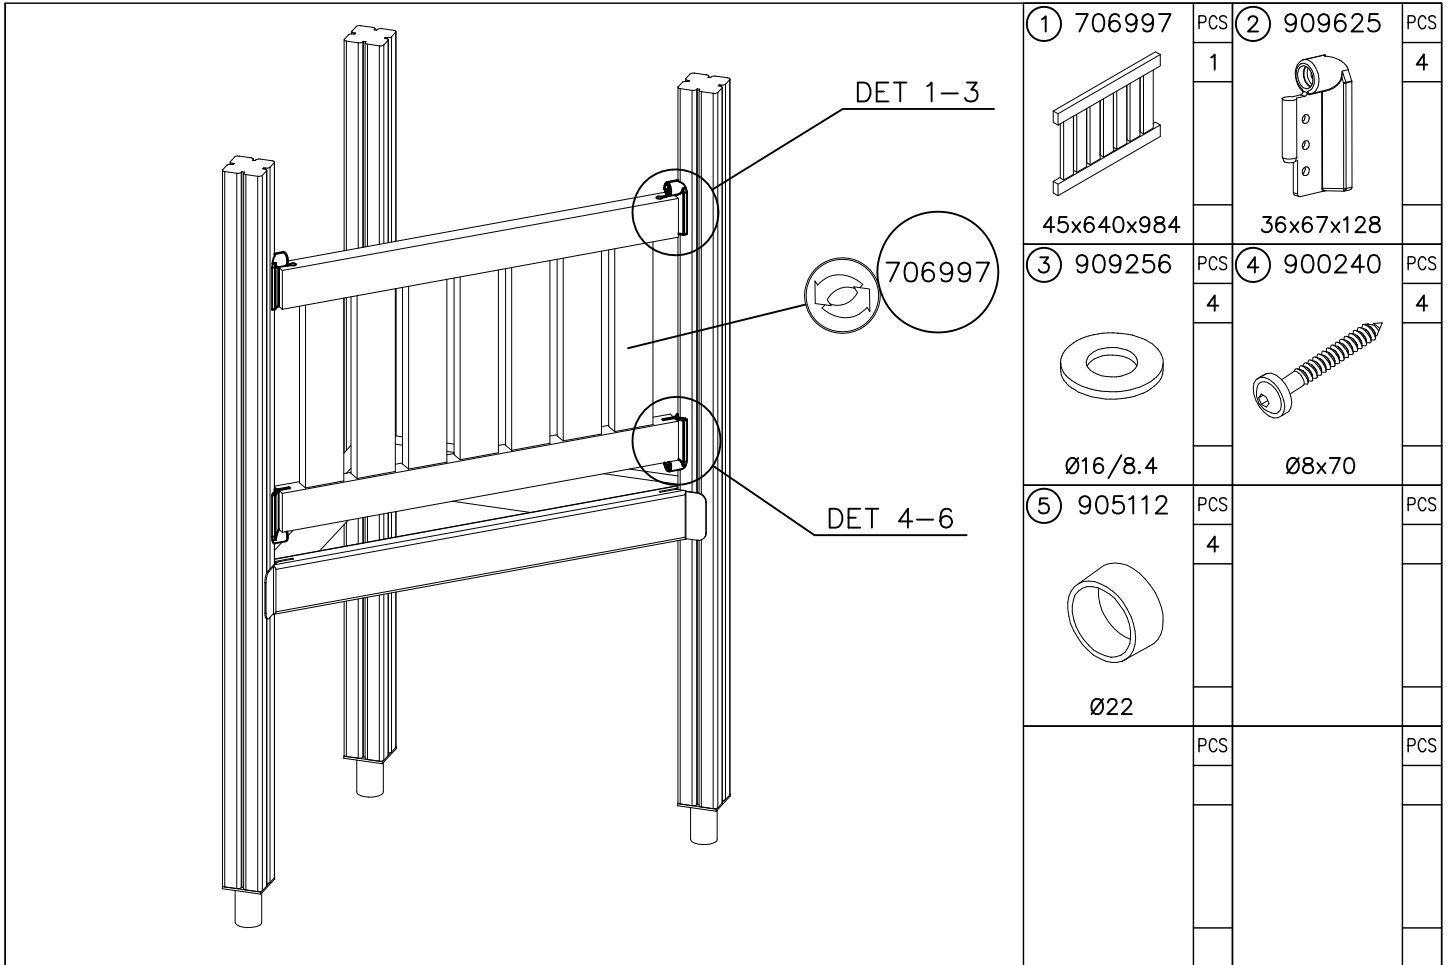

WOODEN WALL OPTIONS

  706997 45x640x984	706997-605	DARK GRAY
	706997-606	GRAY
	706997-607	RED
	706997-608	BLUE
	706997-609	GREEN
	706997-610	YELLOW
	706997-611	LIME
	706997-612	FUXIA