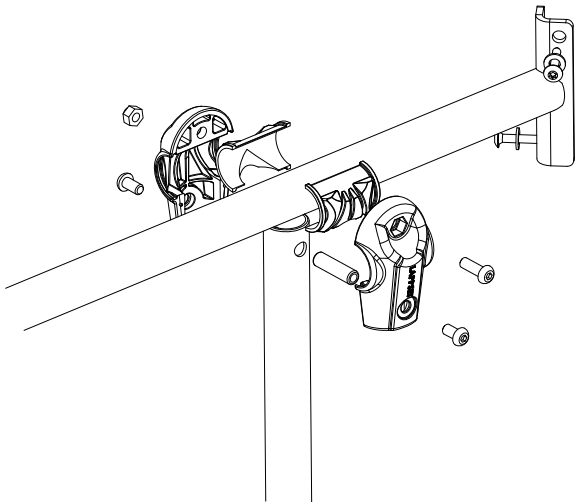

OPTION 2. Wall on either side (move vertical bar 70mm)

DET 1

DET 2