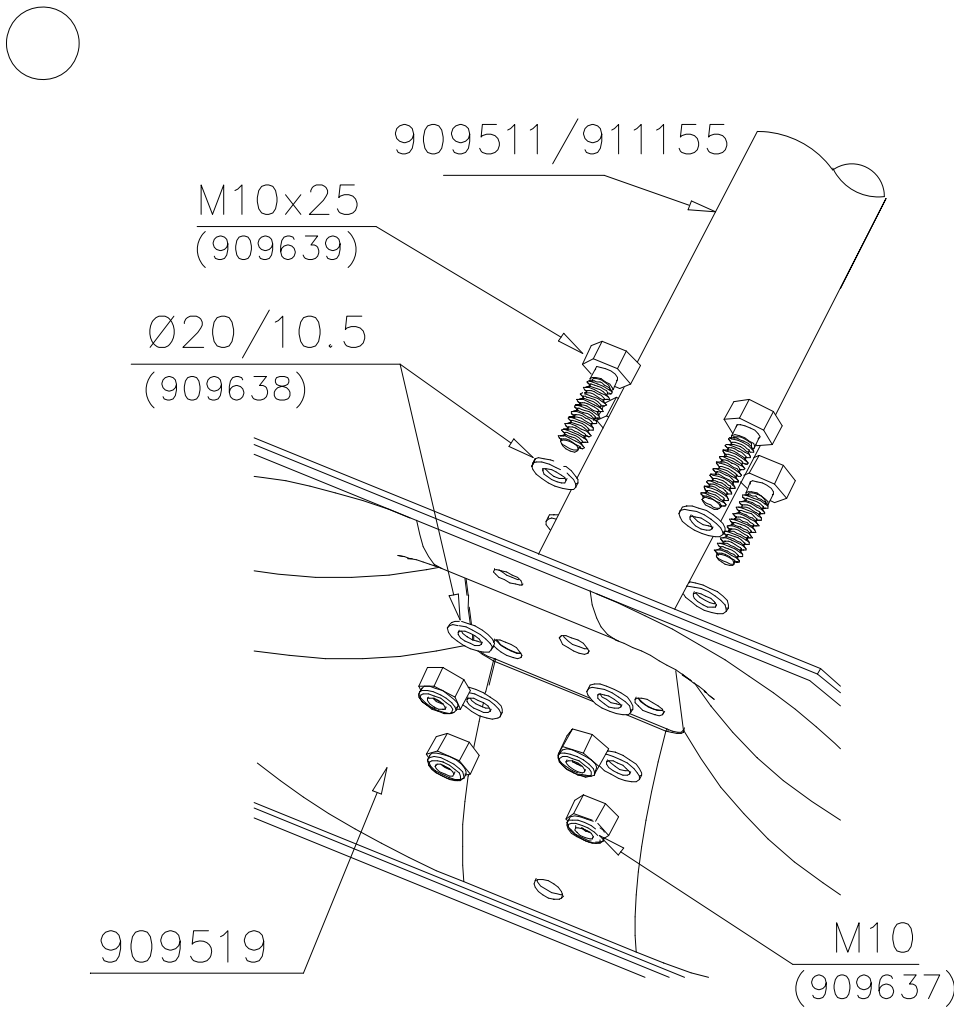

1(1)

② 905104	PCS		PCS
	4		
 M10	PCS		PCS

905104

LAPPSET® DEEP FOUNDATION

FOOT

DATE: 15.5.2018

1(1)

①	909511	PCS	②	909519	PCS
		1			1
	90x90x650			50x380x380	