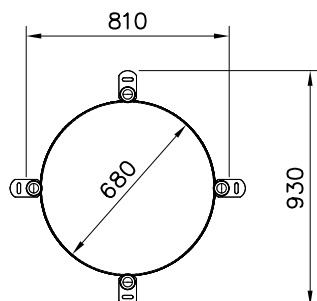

① R772013	PCS	② R772024	PCS
	4		4
③ R7720411	PCS	④ 909118	PCS
	4		16
		M8x70	
⑤ 909633	PCS	⑥ 909256	PCS
	16		16
M8		Ø16/8.4	
	PCS	⑦ 702341	PCS
			1
		90x50	

OPTION INSTALLATION

○ RF7730M	PCS
	1

DET 1

EXAMPLE SCREW	PCS
	
Ø10x60	

DET 2

DET 3

DET 4

Horizontal adjustment

OPTION INSTALLATION