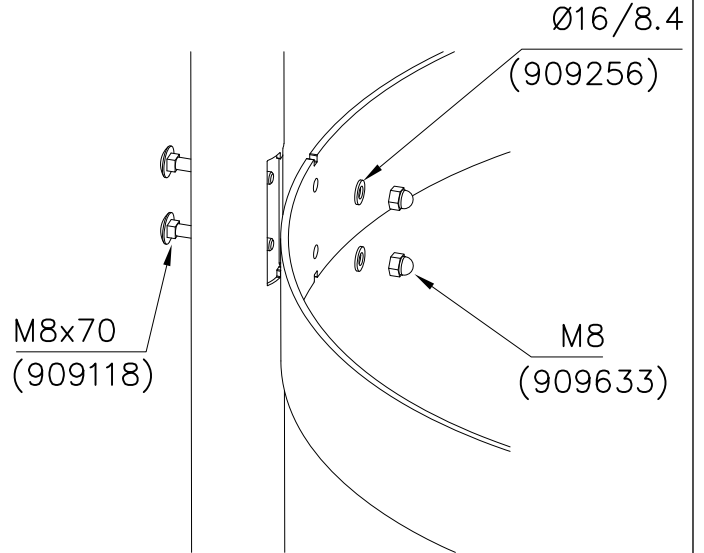

① R772013	PCS	② R772024	PCS
	4		4
③ R7720411	PCS	④ 909118	PCS
	4		16
		M8x70	
⑤ 909633	PCS	⑥ 909256	PCS
	16		16
M8		Ø16/8.4	
	PCS	⑦ 702341	PCS
			1
		90x50	

OPTION INSTALLATION

○ RF7730M	PCS
	1

DET 1

EXAMPLE SCREW	PCS
	
Ø10x60	

DET 2

DET 3

DET 4

Horizontal adjustment

OPTION INSTALLATION