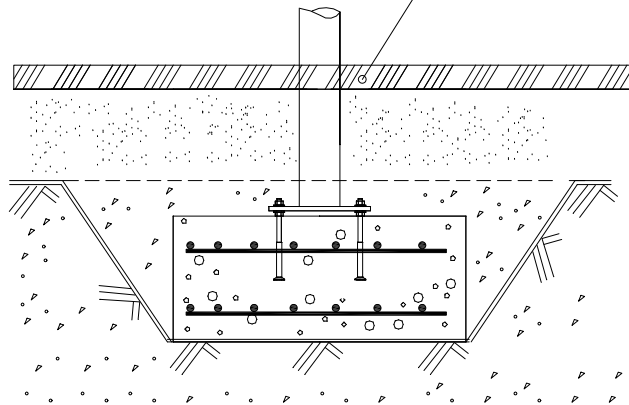

1:50

A

B

C

D

		
<p>$h < 600$</p> <p>Without movement and therefore without Impact Area</p>	<p>Totally hard surfaces.</p> <p>Note. Lappset does <u>not recommend</u> totally hard surfaces at all.</p>	<p>E.g. concrete or asphalt</p> 
<p>$h < 600$</p> <p>With movement e.g. rocking</p>	<p>Materials with very limited impact attenuating properties.</p>	<p>E.g. wood</p> 
<p>$h < 1000$</p>	<p>Materials with significant impact attenuating properties.</p>	<p>fine gravel 0–8 mm</p>  <p>grass</p>  <p>unsorted sand</p> 
<p>$h < 3000$</p>	<p>Loose fill material</p> <p>E.g. sand/gravel 0,25...8 mm D60/D10<3,0 Woodchips 5...30 mm bark 20...80 mm</p>	 <p>\underline{S} \underline{h}</p> <p>30 cm < 2,0 m</p> <p>40 cm < 3,0 m</p>
	<p>Syntethic granulates</p> <p>\underline{S} \underline{h}</p> <p>40 mm ~> 1,2...1,3 m</p> <p>50 mm ~> 1,5...1,7 m</p> <p>60 mm ~> 1,8...2,0 m</p> <p>70 mm ~> 2,1...2,5 m</p> <p>Note. For accurate values, see manufacturer's instructions.</p>	

REMOVE SAFETY SURFACE/SAND/GRAVEL
TO CHECK FOUNDATION

REMOVE SAFETY SURFACE/SAND/GRAVEL
TO CHECK FOUNDATION

LAPPSET®
BETON FOUNDATION

FOOT

DATE: 27.10.2015

1(1)

② 905104	PCS		PCS
	4		
 M10	PCS		PCS

905104

LAPPSET® DEEP FOUNDATION

FOOT

DATE: 15.5.2018

1(1)

①	909511	PCS	②	909519	PCS
		1			1
	90x90x650			50x380x380	

③	909637	PCS	④	909638	PCS
		4			8
	M10			Ø20/10.5	

⑤	909639	PCS	⑥	905104	PCS
		4			4
	M10x25			M10	