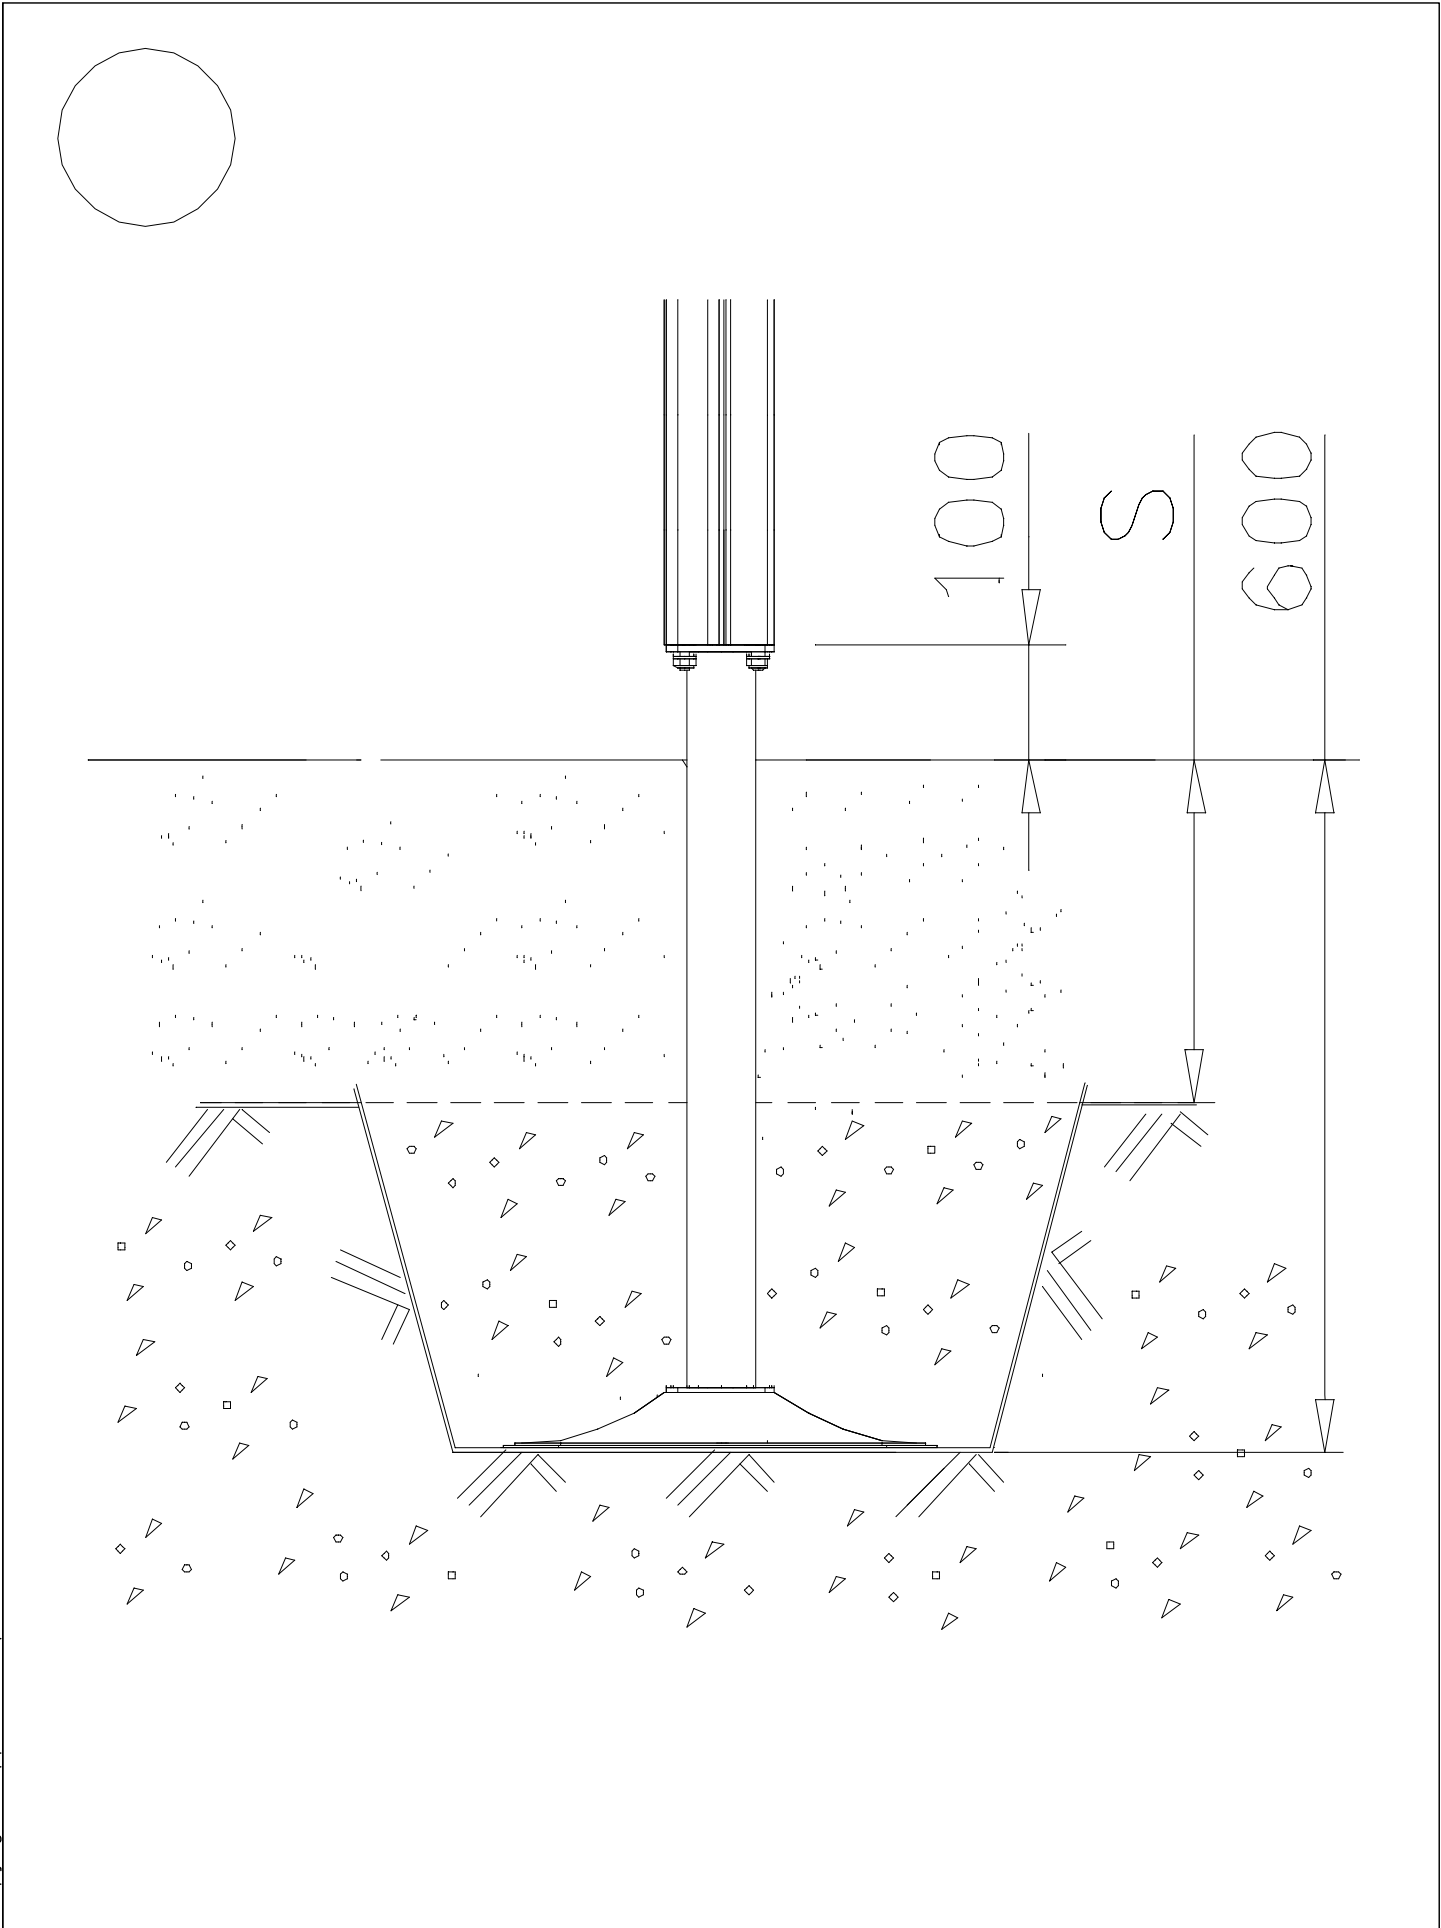

REMOVE SAFETY SURFACE/SAND/GRAVEL
TO CHECK FOUNDATION

REMOVE SAFETY SURFACE/SAND/GRAVEL
TO CHECK FOUNDATION

LAPPSET®
BETON FOUNDATION

FOOT

DATE: 27.10.2015

1(1)

② 905104	PCS		PCS
	4		
 M10	PCS		PCS

905104