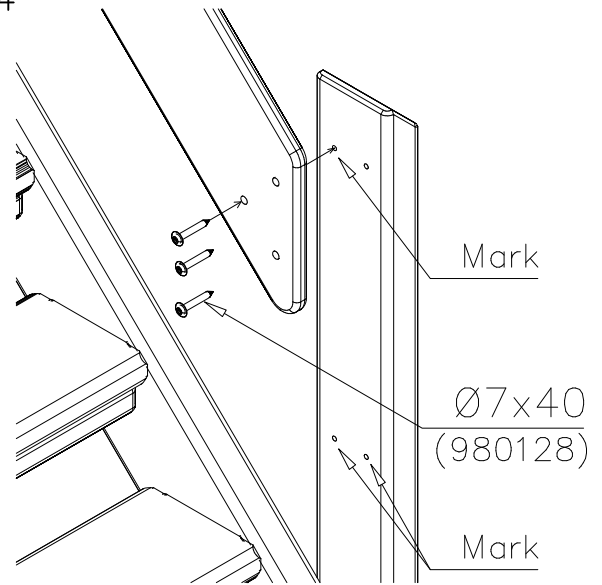

DET 5

DET 6

STAIRS OPTIONS +870

707191 	707191-602 DARK BROWN 707191-603 LIGHT BROWN 707191-604 LIGHT GRAY	
---	--	--

RAILING OPTIONS

RAILS 707146  15x145x1153	707146-701 BLUE 707146-702 YELLOW 707146-703 LIME 707146-704 DARK GRAY 707146-705 LIGHT GRAY 707146-706 RED	707146-707 GREEN 707146-708 FUXIA
---	--	--------------------------------------