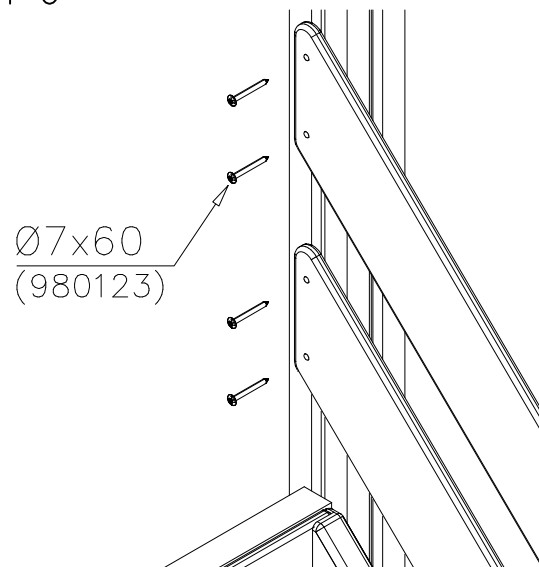

DET 5

DET 6

STAIRS OPTIONS +870

707191 	707191-602 DARK BROWN 707191-603 LIGHT BROWN 707191-604 LIGHT GRAY	
---	--	--

RAILING OPTIONS

RAILS 707146  15x145x1153	707146-701 BLUE 707146-702 YELLOW 707146-703 LIME 707146-704 DARK GRAY 707146-705 LIGHT GRAY 707146-706 RED	707146-707 GREEN 707146-708 FUXIA
---	--	--------------------------------------