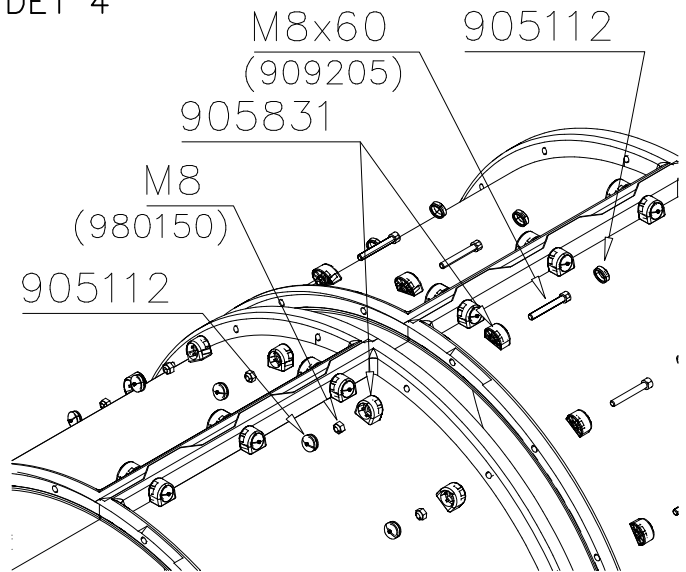

Product label is delivered by one of following ways:**1) Metal product label and screws**

- Fasten the label with screws.

2) Label sticker

- Clean the painted metal or plywood surface from dirt and moisture. Fasten the sticker as shown in the figure 2.
- Note. Do not attach the sticker to rough surfaced laminate or painted wood.

DATE: 27.10.2015

1(1)

② 905104	PCS		PCS
	4		
 M10	PCS		PCS

905104

①	909511	PCS	②	909519	PCS
		1			1
③	909637	PCS	④	909638	PCS
		4			8
	M10			Ø20/10.5	
⑤	909639	PCS			PCS
		4			
	M10x25				
		PCS			PCS
		PCS			PCS
		PCS			PCS
		PCS			PCS
		PCS			PCS

DET 1

DET 2

DET 3

DET 4

DET 5

DET 6