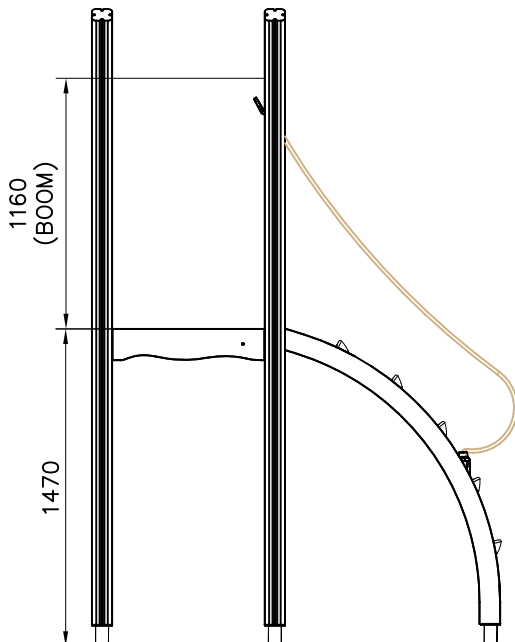

① 705245	PCS	② 980104	PCS
	2		12
53x119x754		Ø5x90	
③ 901868	PCS	④ 909867	PCS
	1		2
Ø34x598		M8x70	
⑤ 999561	PCS		PCS
	1		
10 g			
	PCS		PCS
	PCS		PCS
	PCS		PCS
	PCS		PCS
	PCS		PCS

DET 1

NOTE:

Chamfers of the pole and narrower must be mounted in the same direction.

400

+1470

+0

1000

DET 1

DET 2

DET 3

① 701092	PCS	② 705331	PCS
	1		1
15x120x700		45x645x1670	
③ 705363	PCS	④ 705373	PCS
	1		1
L 2120		95x1005x1365	
⑤ 705374	PCS	⑥ 900240	PCS
	1		8
95x1005x1365		Ø8x70	
⑦ 909256	PCS	⑧ 909855	PCS
	4		4
Ø16/8.4x1.6		M8x35	
⑨ 980107	PCS	⑩ 980123	PCS
	3		4
Ø6x60		Ø7x60	
⑪ 980128	PCS		PCS
	5		
Ø7x40			
	PCS		PCS
	PCS		PCS