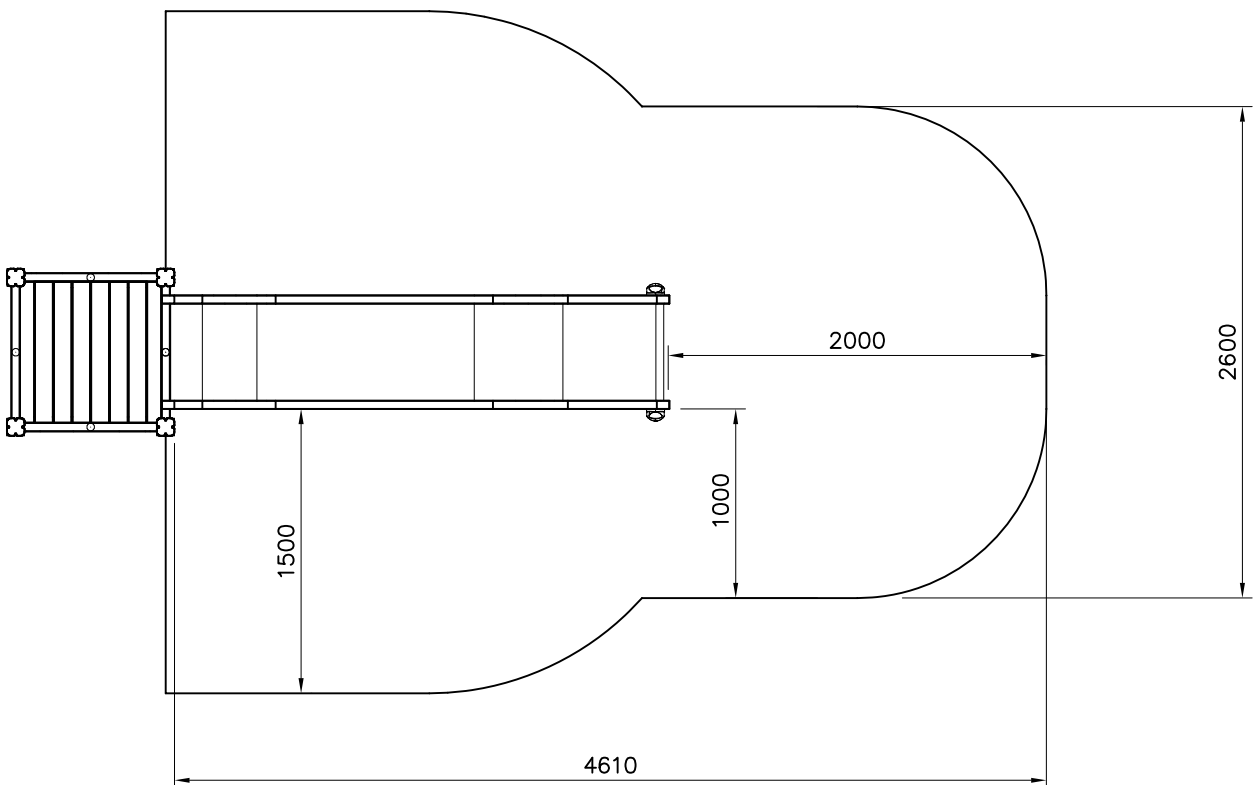

DET 1

DET 2

DET 3

DET 4

① 705260	PCS	② 903093	PCS
	1		10
WALL		Ø8x90	
	PCS		PCS
	PCS		PCS
	PCS		PCS
	PCS		PCS
	PCS		PCS
	PCS		PCS
	PCS		PCS

DET 1

DET 2

DET 3

① 705245	PCS	② 980104	PCS
	2		12
53x119x754		Ø5x90	
③ 901868	PCS	④ 909867	PCS
	1		2
Ø34x598		M8x70	
⑤ 999561	PCS		PCS
	1		
10 g			
	PCS		PCS
	PCS		PCS
	PCS		PCS
	PCS		PCS
	PCS		PCS

DET 1

NOTE:

Chamfers of the pole and narrower must be mounted in the same direction.