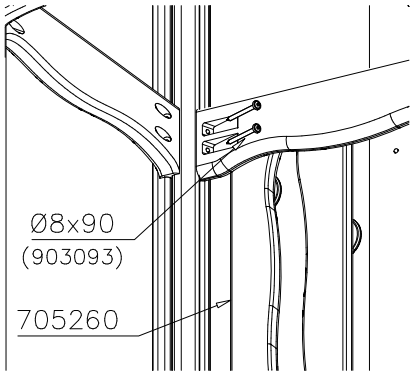

DET 1

DET 2

DET 3

DET 4

① 705260	PCS	② 903093	PCS
	1		10
WALL		Ø8x90	
	PCS		PCS
	PCS		PCS
	PCS		PCS
	PCS		PCS
	PCS		PCS
	PCS		PCS
	PCS		PCS

DET 1

DET 2

DET 3

① 705245	PCS	② 980104	PCS
	2		12
53x119x754		Ø5x90	
③ 901868	PCS	④ 909867	PCS
	1		2
Ø34x598		M8x70	
⑤ 999561	PCS		PCS
	1		
10 g			
	PCS		PCS
	PCS		PCS
	PCS		PCS
	PCS		PCS
	PCS		PCS

DET 1

NOTE:

Chamfers of the pole and narrower must be mounted in the same direction.