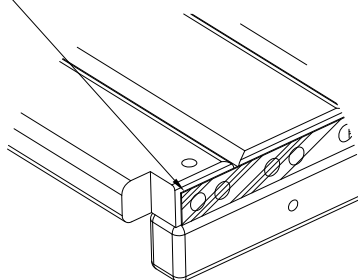

Naulanauha kannatinlistan puolelle.
Nail list to the bottom.