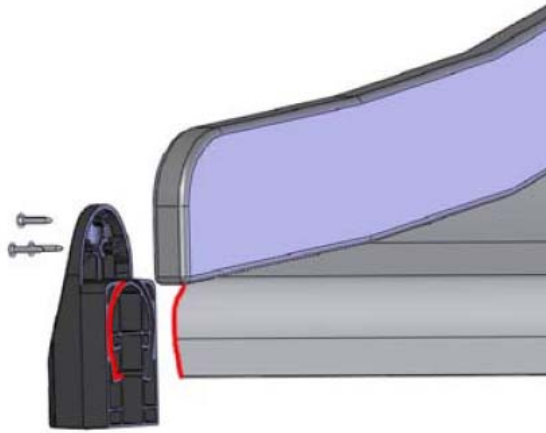

LAPPSET

DEEP FOUNDATION

DATE: 21.9.2016

5(5)

DET 7

Insert sheet metal IN to the plastic cover.