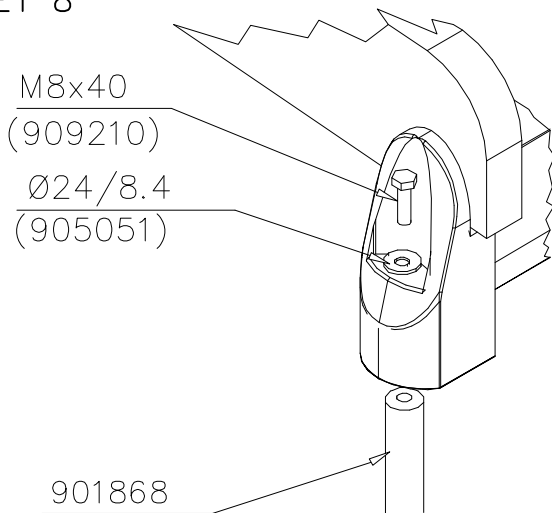

LAPPSET

DEEP FOUNDATION

DATE: 21.9.2016

5(5)

DET 7

Insert sheet metal IN to the plastic cover.

DET 8

DET 9