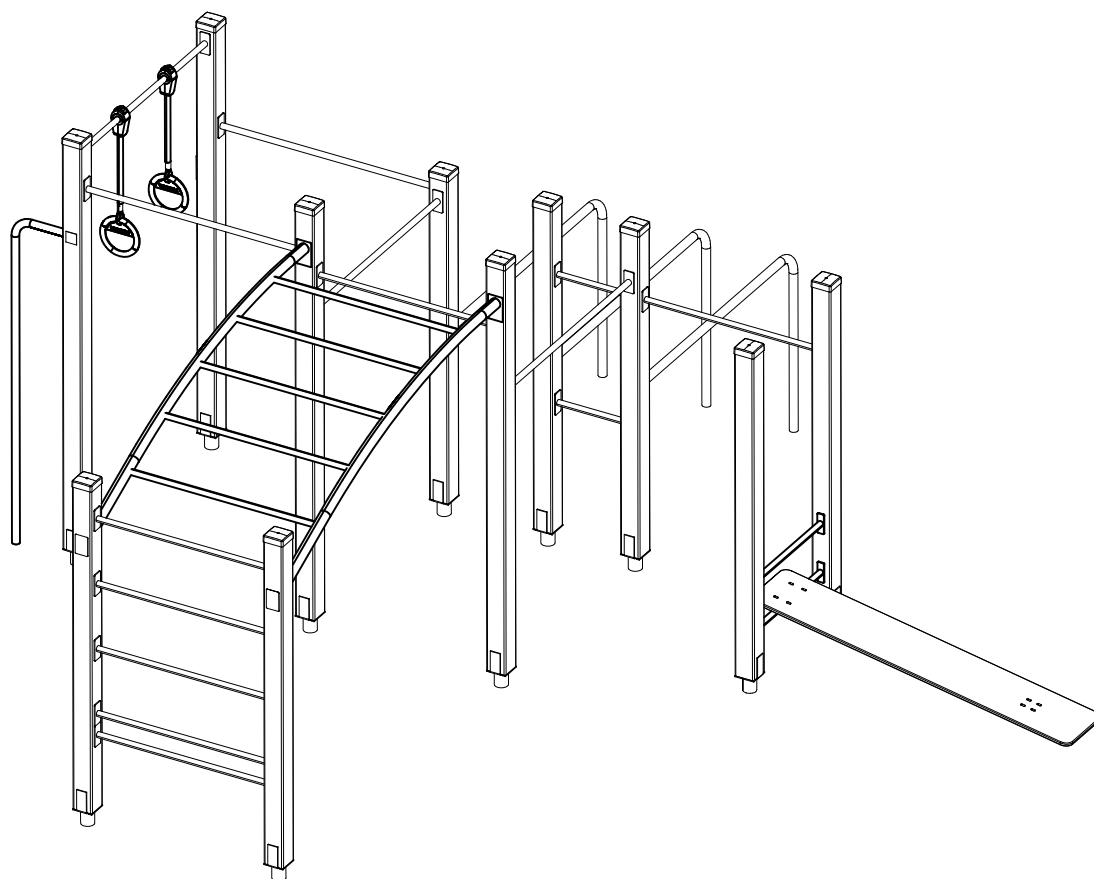

LAPPSET®

SPORT

ASENNUSOHJE
MONTERINGSANSVISNING
INSTALLATION INSTRUCTION
AUFBAUANLEITUNG
NOTICE D'INSTALLATION

DATE: 31.1.2023

Q12397-5