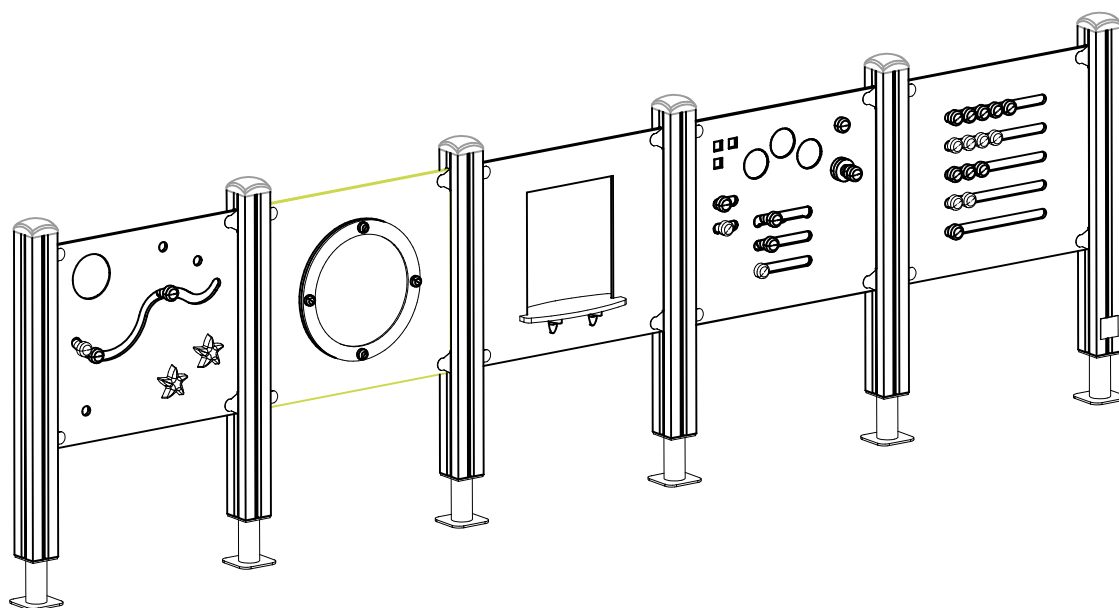

LAPPSET®

FINNO

ASENNUSOHJE
MONTERINGSANSVISNING
INSTALLATION INSTRUCTION
AUFBAUANLEITUNG
NOTICE D'INSTALLATION

DATE: 7.5.2021

Q14311-2

DATE: 7.5.2021

| | | | | | | | | | | | |
|---|-----------|---|----------|---|----------|---|----------|---|----------|---|----------|
| 702286  65x65 | PCS 1 | 705705-707  10x640x702 | PCS 1 | 706308-703  10x640x702 | PCS 1 | 706466-602  93x93x1025 | PCS 6 | 706551  10x702x640 | PCS 6 | 706727-702  10x702x640 | PCS 1 |
| 706744  15x145x380 | PCS 1 | 706766-703  10x640x702 | PCS 1 | 706778  GRAY | PCS 1 | 706885  GRAY | PCS 1 | 707209-701  10x640x702 | PCS 1 | 707446  | PCS 1 |
| 707449  | PCS 1 | 707450  | PCS 1 | 905138  GRAY | PCS 6 | 905196  GRAY | PCS 6 | 909531  130x130x150 | PCS 6 | 980114  Ø4x20 | PCS 4 |
| 980131  Ø6x60 | PCS 24 | | PCS | | PCS | | PCS | | PCS | | PCS |
| | PCS | | PCS | | PCS | | PCS | | PCS | | PCS |
| | PCS | | PCS | | PCS | | PCS | | PCS | | PCS |
| | PCS | | PCS | | PCS | | PCS | | PCS | | PCS |