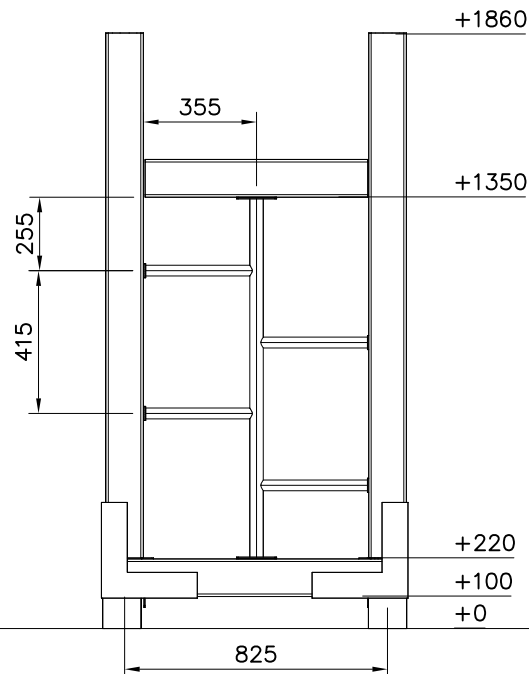

①	900240	PCS		PCS
		8		
	Ø8x70			
		PCS		PCS
		PCS		PCS
		PCS	○ 910783	PCS
				1
			704x1132	

1:24