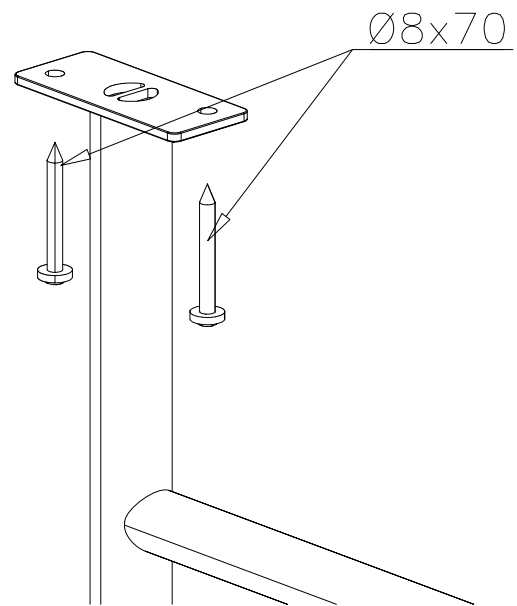

ELEMENT OPTIONS

910783

704x1132

- 910783-203 GREEN
- 910783-205 DARK GREY
- 910783-206 RED
- 910783-216 PEARL LIGHT GREY
- 910783-217 LIME

DET 1

DET 2