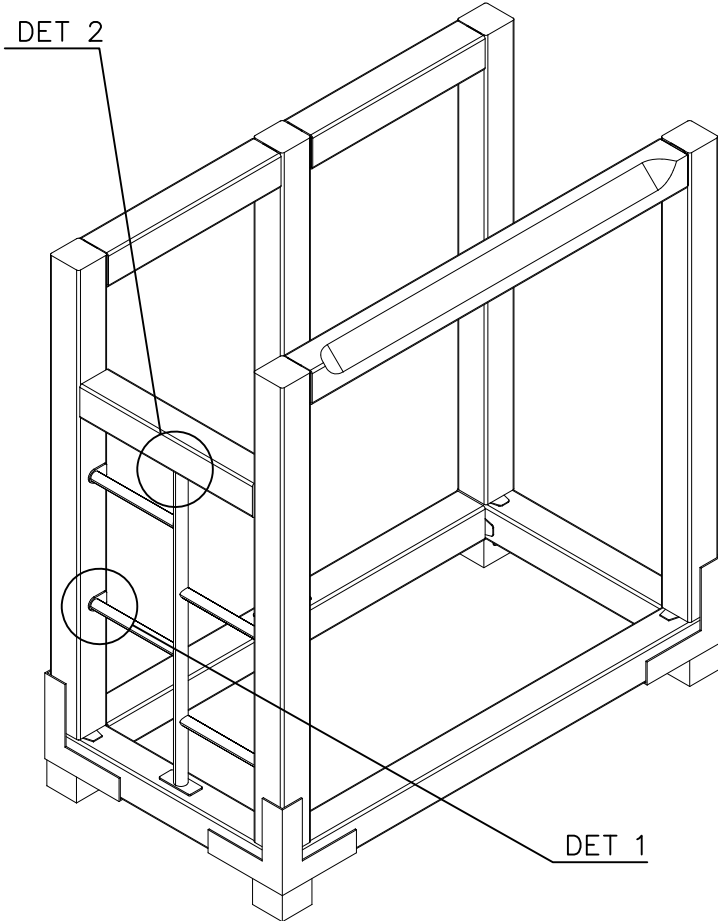

NOTE:

Grip positions and angles are adjustable (90°,180°270°).

Grip can be repositioned by removing the fastening bolt and pulling the grip off.

Securing pin can be repositioned when angle is changed.

After the parts are reassembled. Finish the assembly by fastening the cover plugs (Ø30).