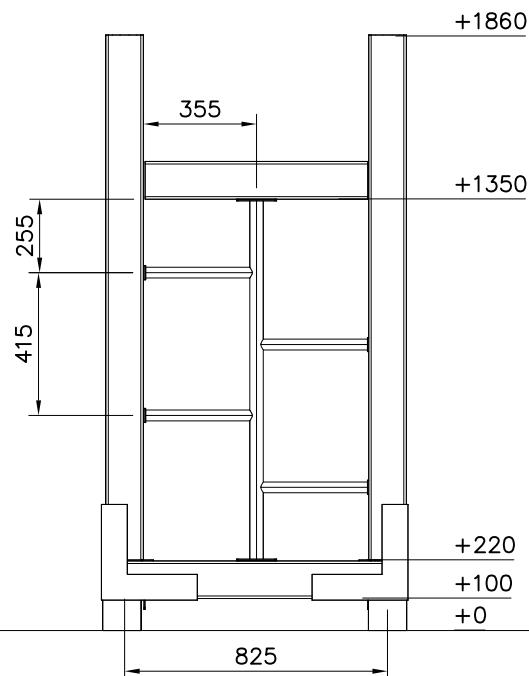

①	900240	PCS		PCS
		8		
Ø8x70				
		PCS		PCS
		PCS		PCS
		PCS		PCS
				1
			704x1132	

1:24