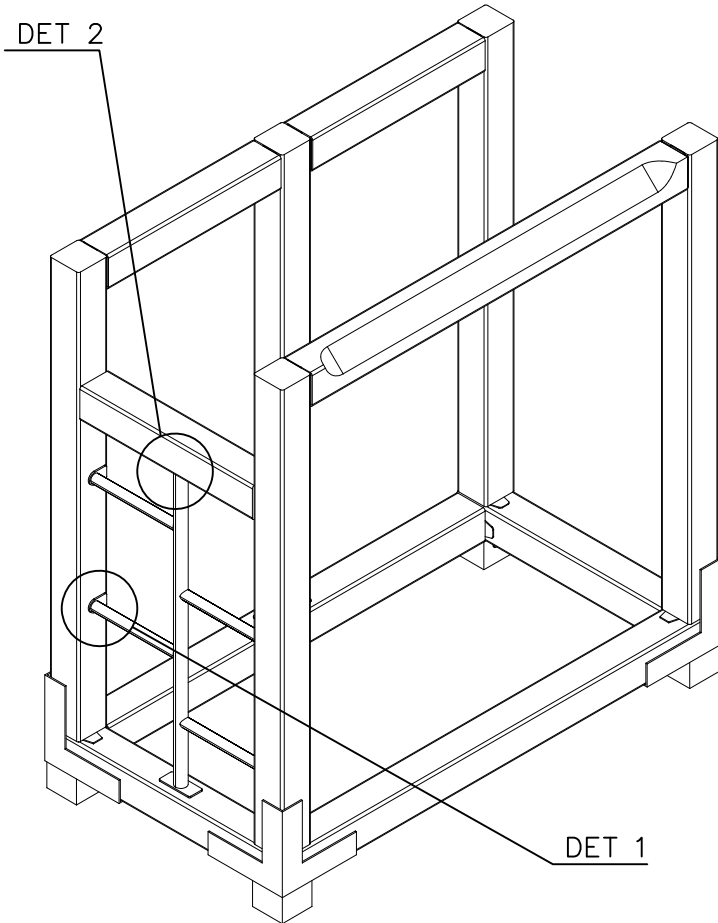

NOTE:

Grip positions and angles are adjustable (90°,180°270°).

Grip can be repositioned by removing the fastening bolt and pulling the grip off.

Securing pin can be repositioned when angle is changed.

After the parts are reassembled. Finish the assembly by fastening the cover plugs (Ø30).