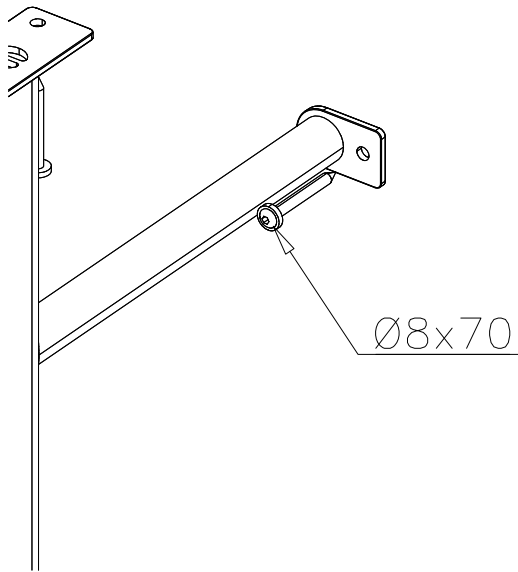

ELEMENT OPTIONS

910783

704x1132

910783-203

GREEN

910783-205

DARK GREY

910783-206

RED

910783-216

PEARL LIGHT GREY

910783-217

LIME

DET 1

DET 2