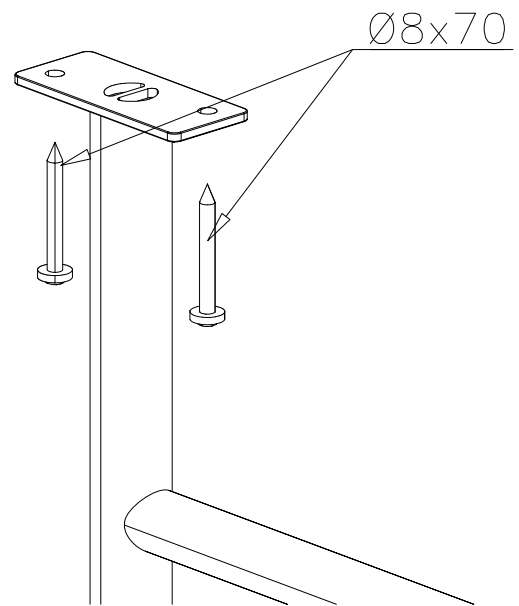

ELEMENT OPTIONS

910783

704x1132

910783-203

GREEN

910783-205

DARK GREY

910783-206

RED

910783-216

PEARL LIGHT GREY

910783-217

LIME

DET 1

DET 2