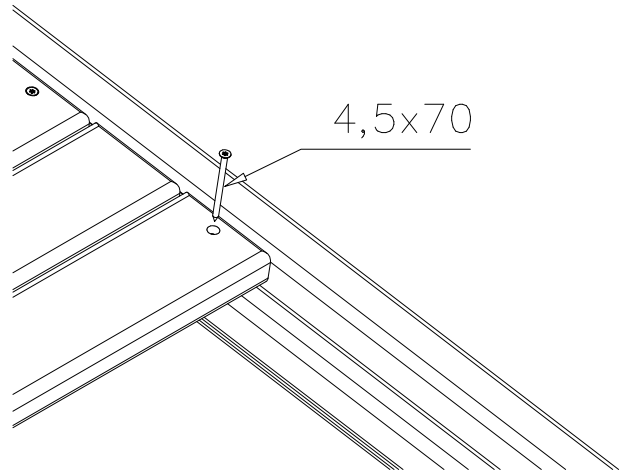

LAPPSET® FASTENER KIT

707888

DATE: 16.3.2021

2(3)

DET 2

DET 4

SURFACE MOUNTING (704341)

DET 5

DET 6