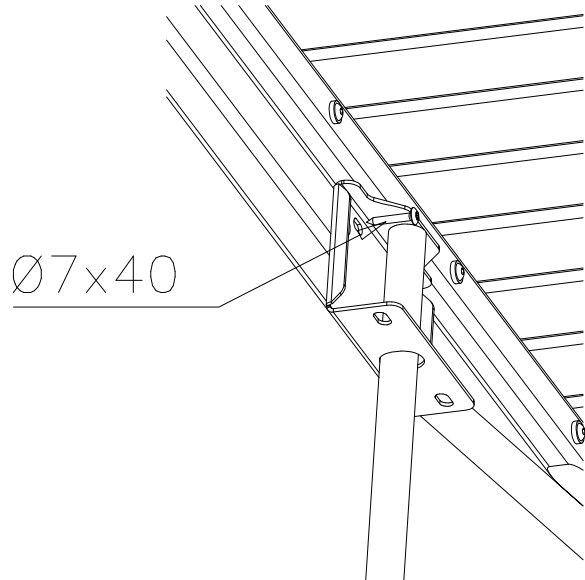

LAPPSET® FASTENER KIT

707888

DATE: 16.3.2021

3(3)

DEEP MOUNTING (704431)

DET 7

DET 8

DET 9