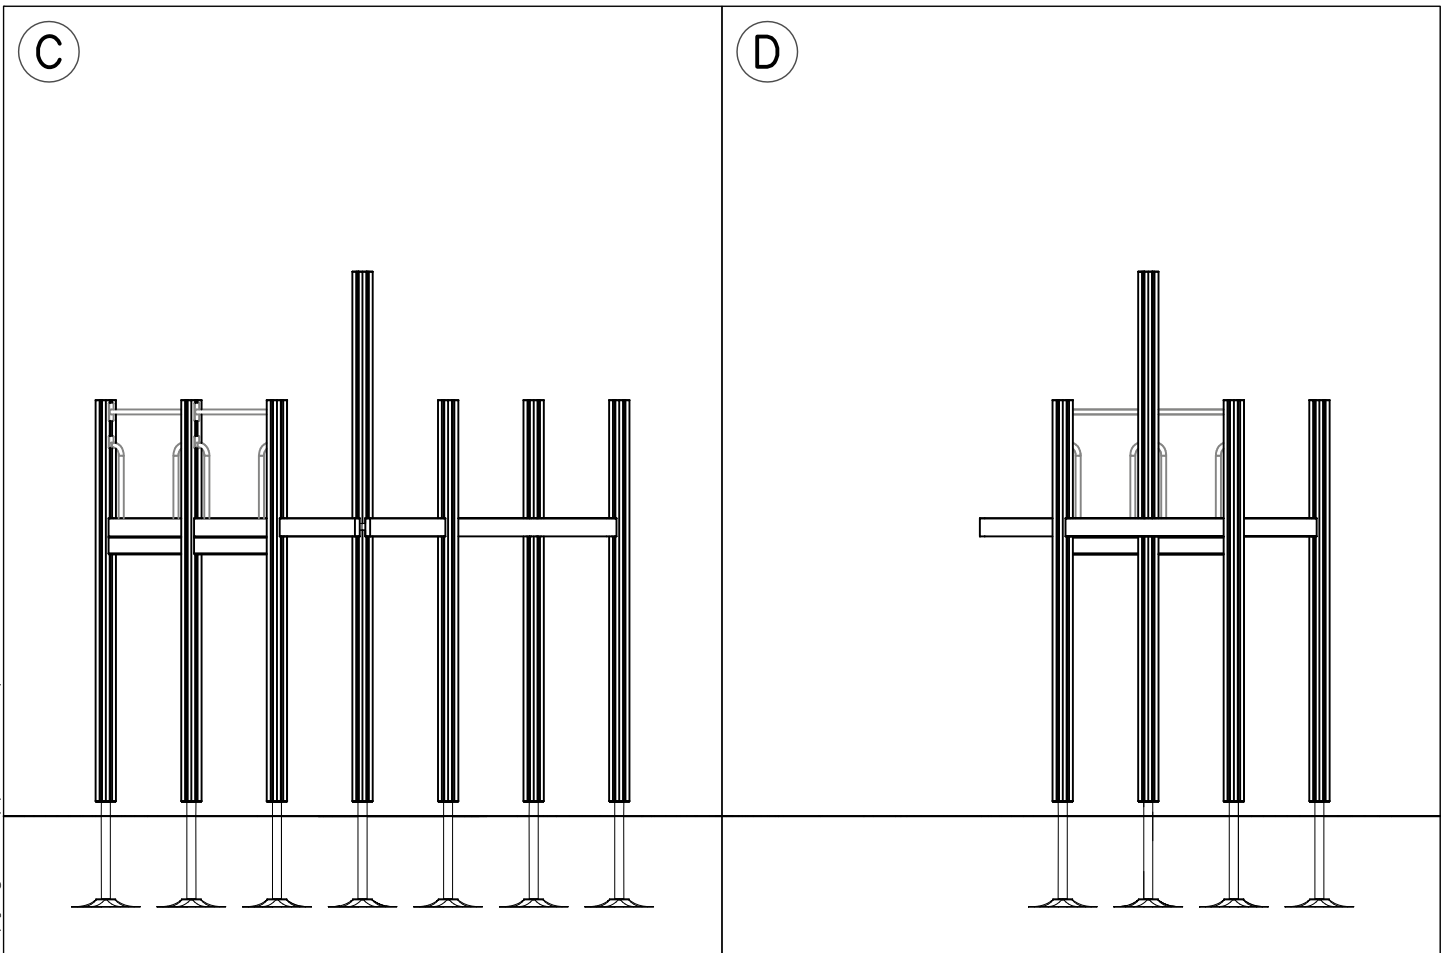

DATE: 19.11.2020

1:50