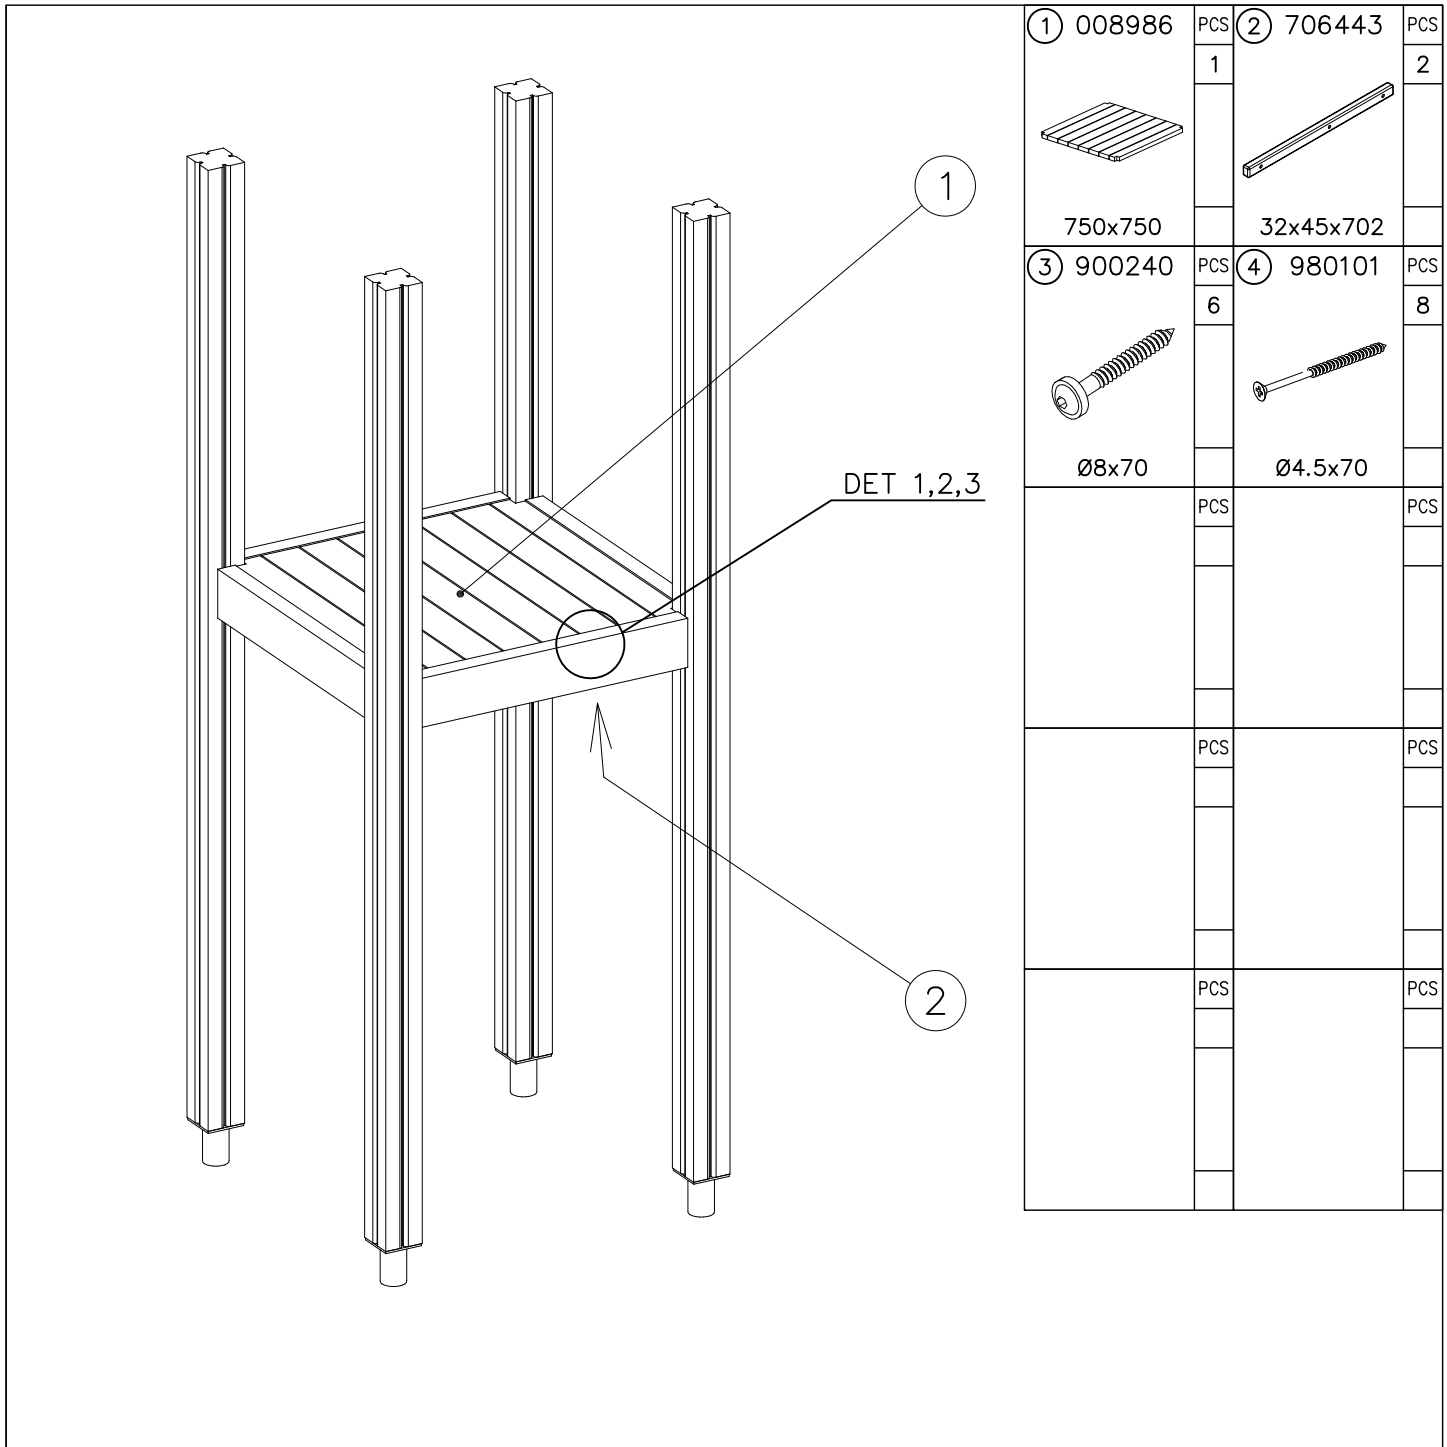

DET 2

DET 3

DET 1