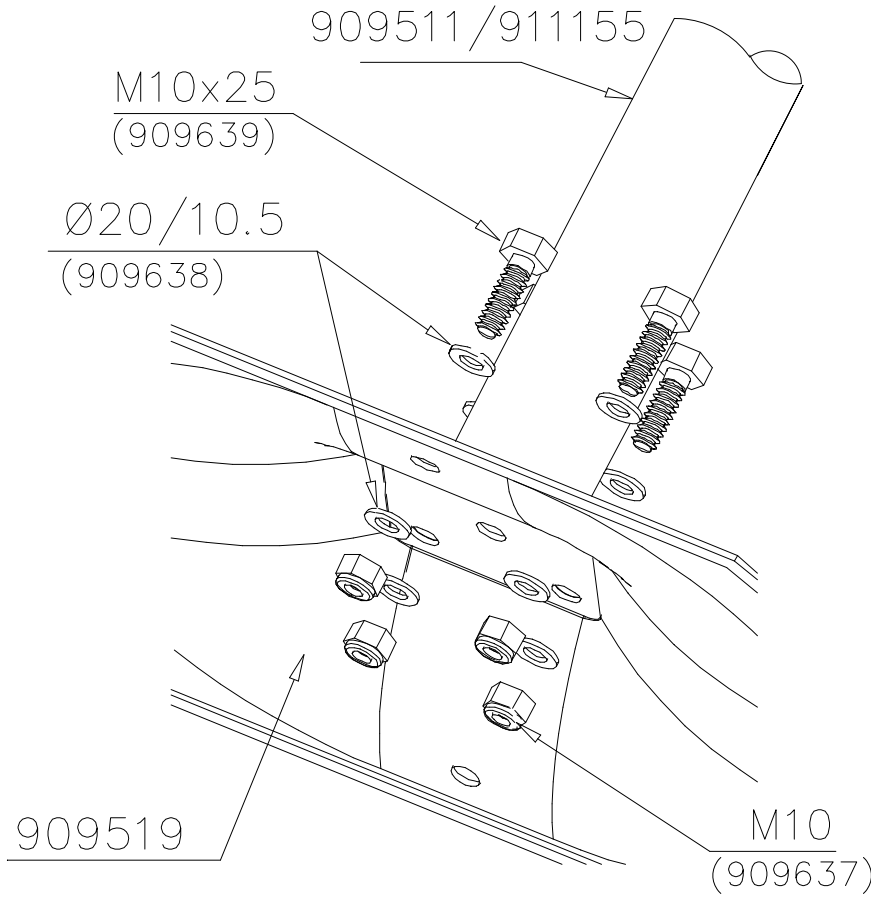

② 905104	PCS		PCS
	4		
			
	M10		
	PCS		PCS

905104

LAPPSET® DEEP FOUNDATION

FOOT

DATE: 15.5.2018

1(1)

①	909511	PCS	②	909519	PCS
		1			1
	90x90x650			50x380x380	

③	909637	PCS	④	909638	PCS
		4			8
	M10			Ø20/10.5	