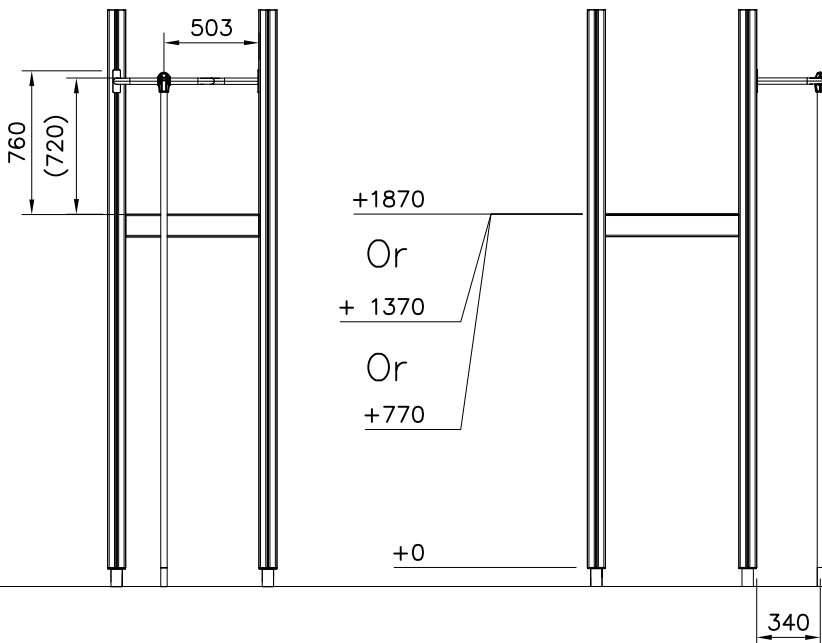

① 900240	PCS	② 900342	PCS
	4		2
Ø8x70		M8x16	
③ 901900	PCS	④ 901939	PCS
	2		1
20.5x36.2x56		M12x70	
⑤ 909850	PCS	⑥ 980150	PCS
	1		1
M8x25		M8	
⑦ 901182	PCS	⑧ 901902	PCS
	1		2
Ø11/M8x40		30.7x60.9x100	
	PCS		PCS
	PCS		PCS
○ 907829	PCS	○ 907698	PCS
	1		1
Ø33,7x1454		Ø33,7x2054	
○ 907817	PCS	○ 907695	PCS
	1		1
Ø33,7x2554