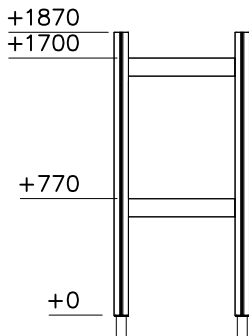

DATE: 1.9.2022

1:50

(A)