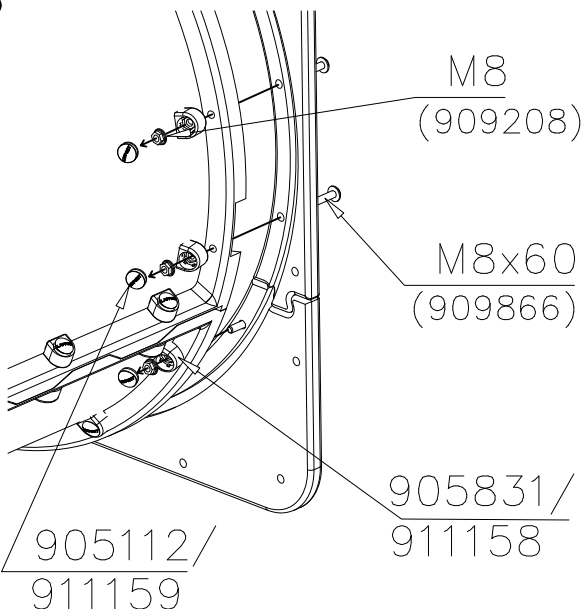

EN/AS Impact Area 39.4 m<sup>2</sup>  
Falling Space 53.3 m<sup>2</sup>  
Grid size = 500 mm  
Max Falling Height 0000 mm

 <p>A technical drawing showing a cable joint. It features a circular symbol in the top left corner. The drawing shows a cable with several conductors being joined. Two M10 screws are used to secure the joint. The part number 905104 is indicated.</p>	 <p>A technical drawing showing a cable joint with a dimension of 550 and a label S. The drawing shows a cable with several conductors being joined. A dimension of 550 is indicated. A label S is present.</p>	

DET 6

**LAPPSET®**  
**BETON FOUNDATION**

**FOOT**

DATE: 27.10.2015

**1(1)**

② 905104	PCS		PCS
	4		
 M10	PCS		PCS

905104

① 706746	PCS	② 909530	PCS
	1		4
45x640x701		55.9x127.5	
③ 900240	PCS	④ 980151	PCS
	4		4
Ø8x70		Ø16/8.4x1.6	
⑤ 905112	PCS		PCS
	4		
Ø22			
	PCS		PCS