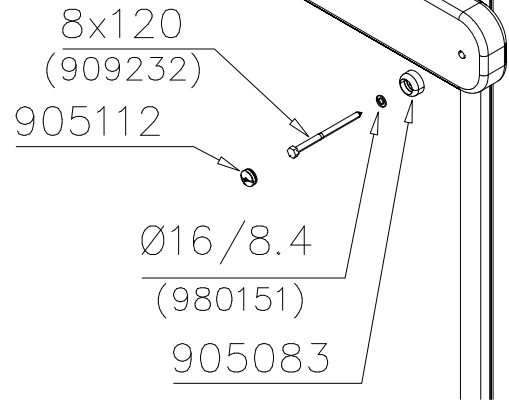

EN/AS Impact Area 39.4 m<sup>2</sup>  
Falling Space 53.3 m<sup>2</sup>  
Grid size = 500 mm  
Max Falling Height 0000 mm

 <p>A technical drawing showing a cable joint. It features a circular symbol in the top left corner. The drawing shows a cable with several conductors being joined. Two M10 screws are used to secure the joint. The part number 905104 is indicated.</p>	 <p>A technical drawing showing a cable joint with a dimension of 550 and a label S. The drawing shows a cable with several conductors being joined. A dimension of 550 is indicated. A label S is present.</p>	

DET 1

DET 2

Note:  
in side  
Bridge

DET 3

DET 4

DET 5

DET 6

① 707314	PCS	② 900240	PCS
	1		4
BLACK		Ø8x70	
	PCS		PCS
	PCS		PCS
	PCS		PCS
	PCS		PCS