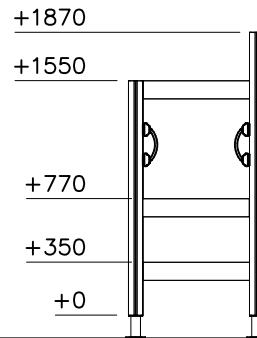

DATE: 1.9.2022

1:50

A

B

C

D