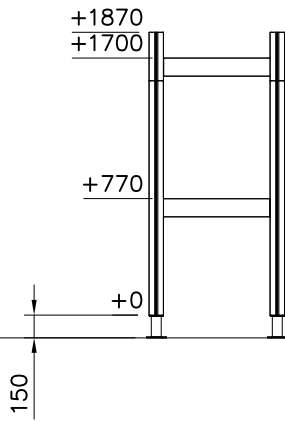

DATE: 1.9.2022

1:50

A