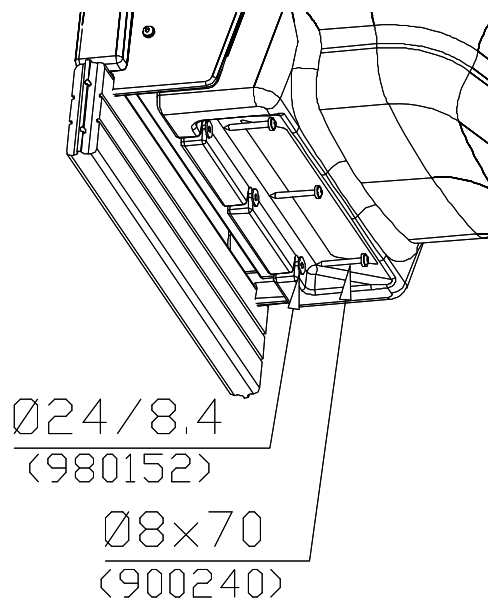

EN/AS Impact Area 39.4 m<sup>2</sup>  
Falling Space 53.3 m<sup>2</sup>  
Grid size = 500 mm  
Max Falling Height 0000 mm

 <p>A technical drawing showing a cable joint. It features a circular symbol in the top left corner. The drawing shows a cable with several conductors being joined. Two M10 screws are used to secure the joint. The part number 905104 is indicated.</p>	 <p>A technical drawing showing a cable joint with a dimension of 550 and a label S. The drawing shows a cable with several conductors being joined. A dimension of 550 is indicated. A label S is present.</p>	

DET 1

DET 2

DET 3

DET 4

DET 5

○ 908021	PCS	⑧ 902532	PCS	⑨ 909142	PCS	⑩ 980154	PCS	⑪ 909644	PCS
	2		4		4		4		4
		Ø10x60		M12x70		Ø24/13		M12	

DET 6

DET 7