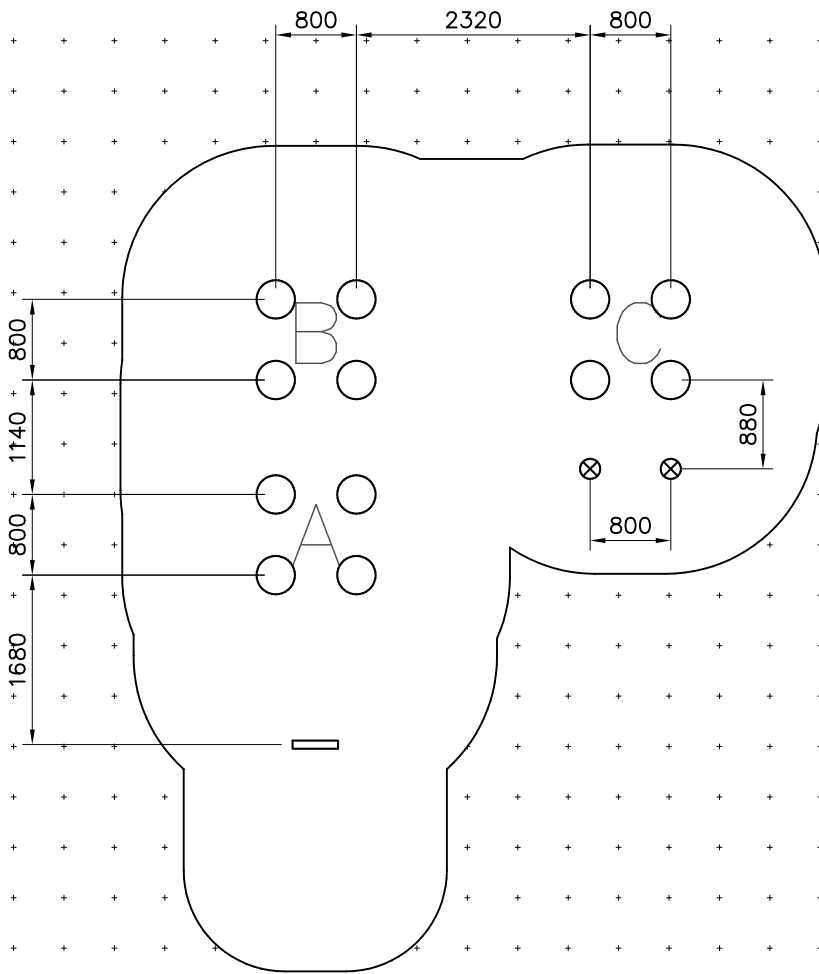

EN/AS Impact Area 39.4 m<sup>2</sup>  
Falling Space 53.3 m<sup>2</sup>  
Grid size = 500 mm  
Max Falling Height 0000 mm

 <p>A technical drawing showing a cable joint. It features a circular symbol in the top left corner. The drawing shows a cable with several conductors being joined. Two M10 screws are used to secure the joint. The part number 905104 is indicated.</p>	 <p>A technical drawing showing a cable joint with a dimension of 550 and a label S. The drawing shows a cable with several conductors being joined. A dimension of 550 is indicated. A label S is present.</p>	