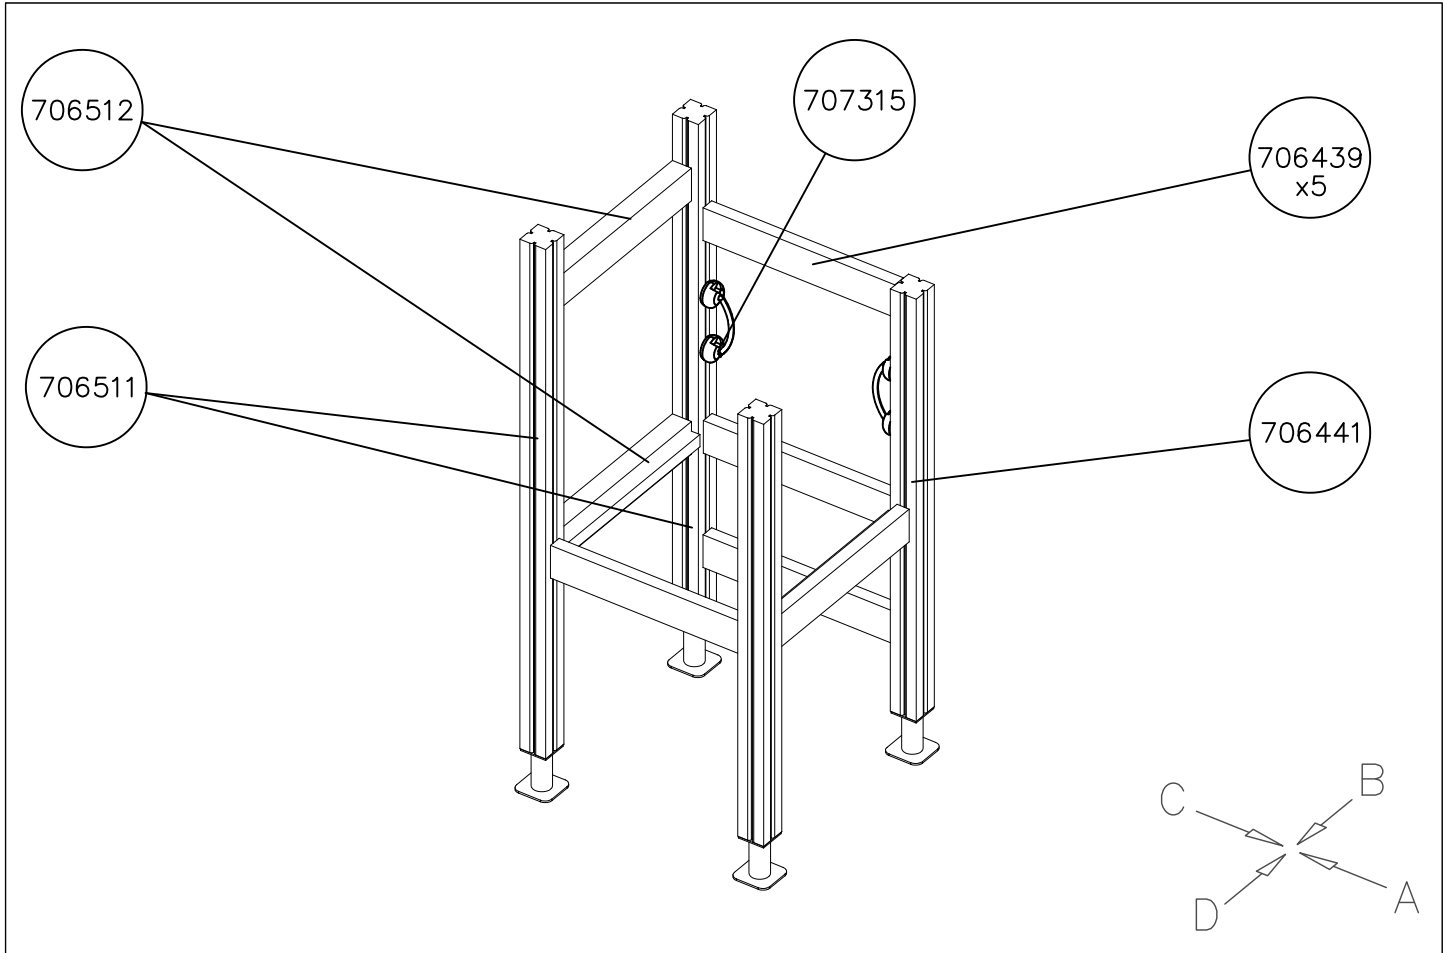

DATE: 1.9.2022