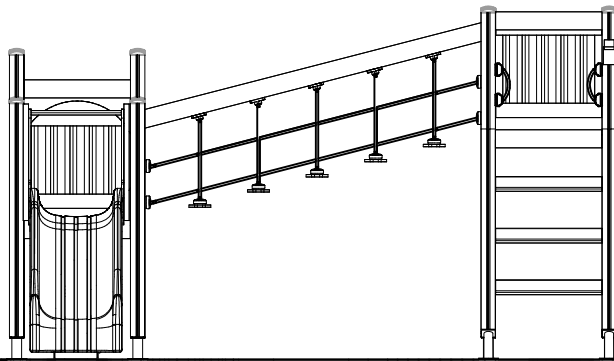

EN/AS Impact Area 39.4 m<sup>2</sup>  
Falling Space 53.3 m<sup>2</sup>  
Grid size = 500 mm  
Max Falling Height 0000 mm

 <p>A technical drawing showing a cable joint. It features a circular symbol in the top left corner. The drawing shows a cable with several conductors being joined. Two M10 screws are used to secure the joint. The part number 905104 is indicated.</p>	 <p>A technical drawing showing a cable joint with a dimension of 550 and a label S. The drawing shows a cable with several conductors being joined. A dimension of 550 is indicated. A label S is present.</p>	