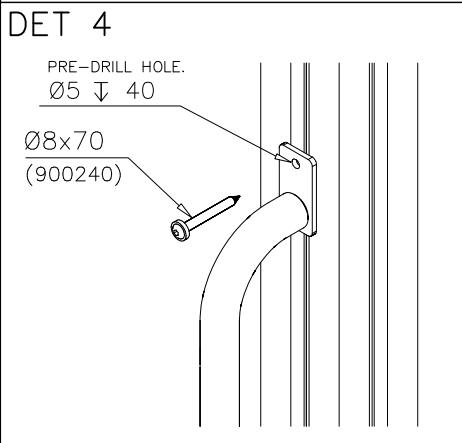

EN/AS Impact Area 39.4 m<sup>2</sup>  
Falling Space 53.3 m<sup>2</sup>  
Grid size = 500 mm  
Max Falling Height 0000 mm

 <p>A technical drawing showing a cable joint. It features a circular symbol in the top left corner. The drawing shows a cable with several conductors being joined. Two M10 screws are used to secure the joint. The part number 905104 is indicated.</p>	 <p>A technical drawing showing a cable joint with a dimension of 550 and a label S. The drawing shows a cable with several conductors being joined. A dimension of 550 is indicated. A label S is present.</p>	

DET 1

DET 2

Note:  
in side  
Bridge

DET 3

DET 4

DET 5

DET 6

① 707314	PCS	② 900240	PCS
	1		4
BLACK		Ø8x70	
	PCS		PCS
	PCS		PCS
	PCS		PCS
	PCS		PCS

① 900240	PCS	② 900727	PCS
	1		1
Ø8x70		M10x80	
	PCS		PCS
③ 907688	PCS	③ 907701	PCS
	1		1
765		545	
	PCS		PCS
	PCS		PCS
	PCS		PCS
	PCS		PCS

DET 1, 2, 3

① 909531	PCS	① 909513	PCS
	1		1
		60°	
① 909514	PCS	① 902056	PCS
	1		1
		75°	57°
① 902062	PCS		PCS
	1		
		70°	
	PCS		PCS
	PCS		PCS
② 909628	PCS		PCS
	4		
M10x100			