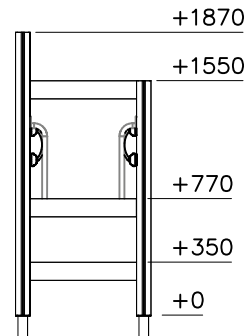

DATE: 1.9.2022

1:50

(A)

(B)

(C)

(D)