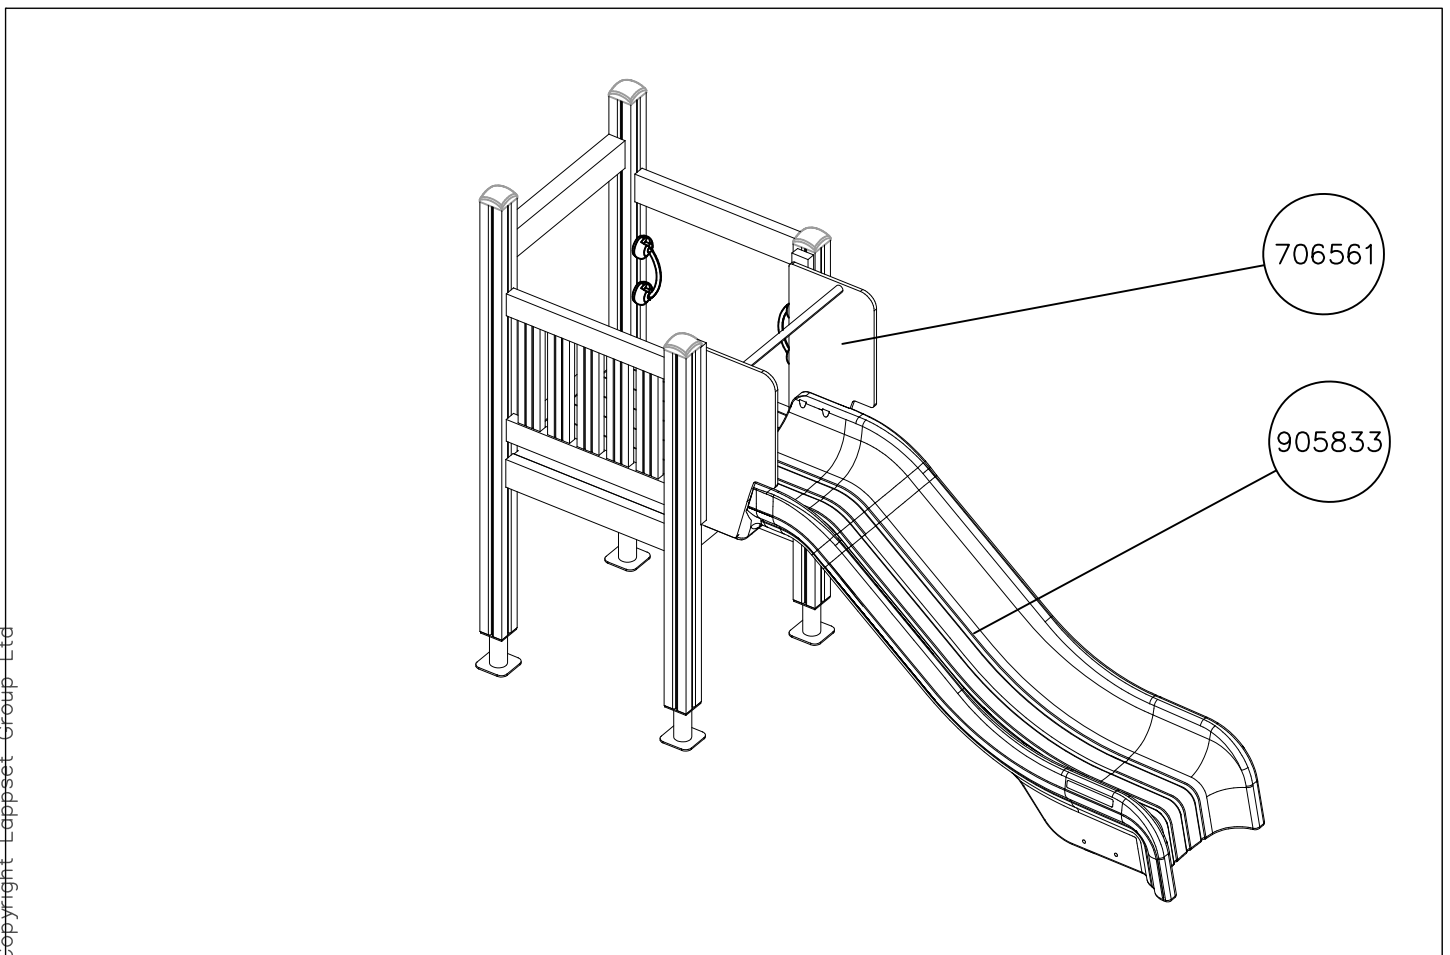

DATE: 1.9.2022