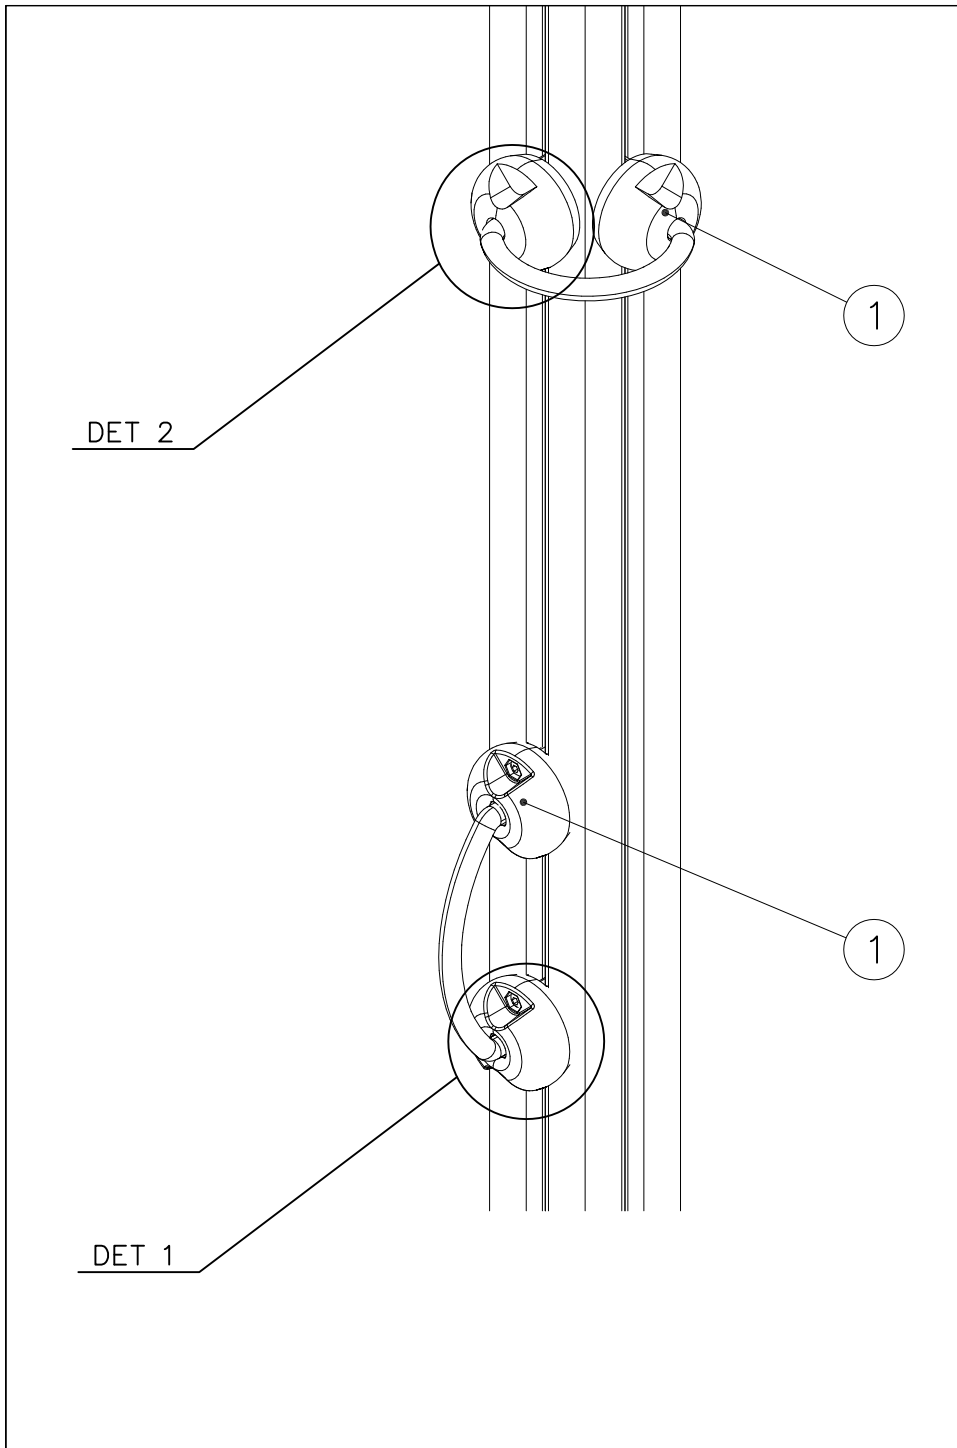

① 707314	PCS	② 900240	PCS
	1		4
BLACK		Ø8x70	
	PCS		PCS
	PCS		PCS
	PCS		PCS
	PCS		PCS