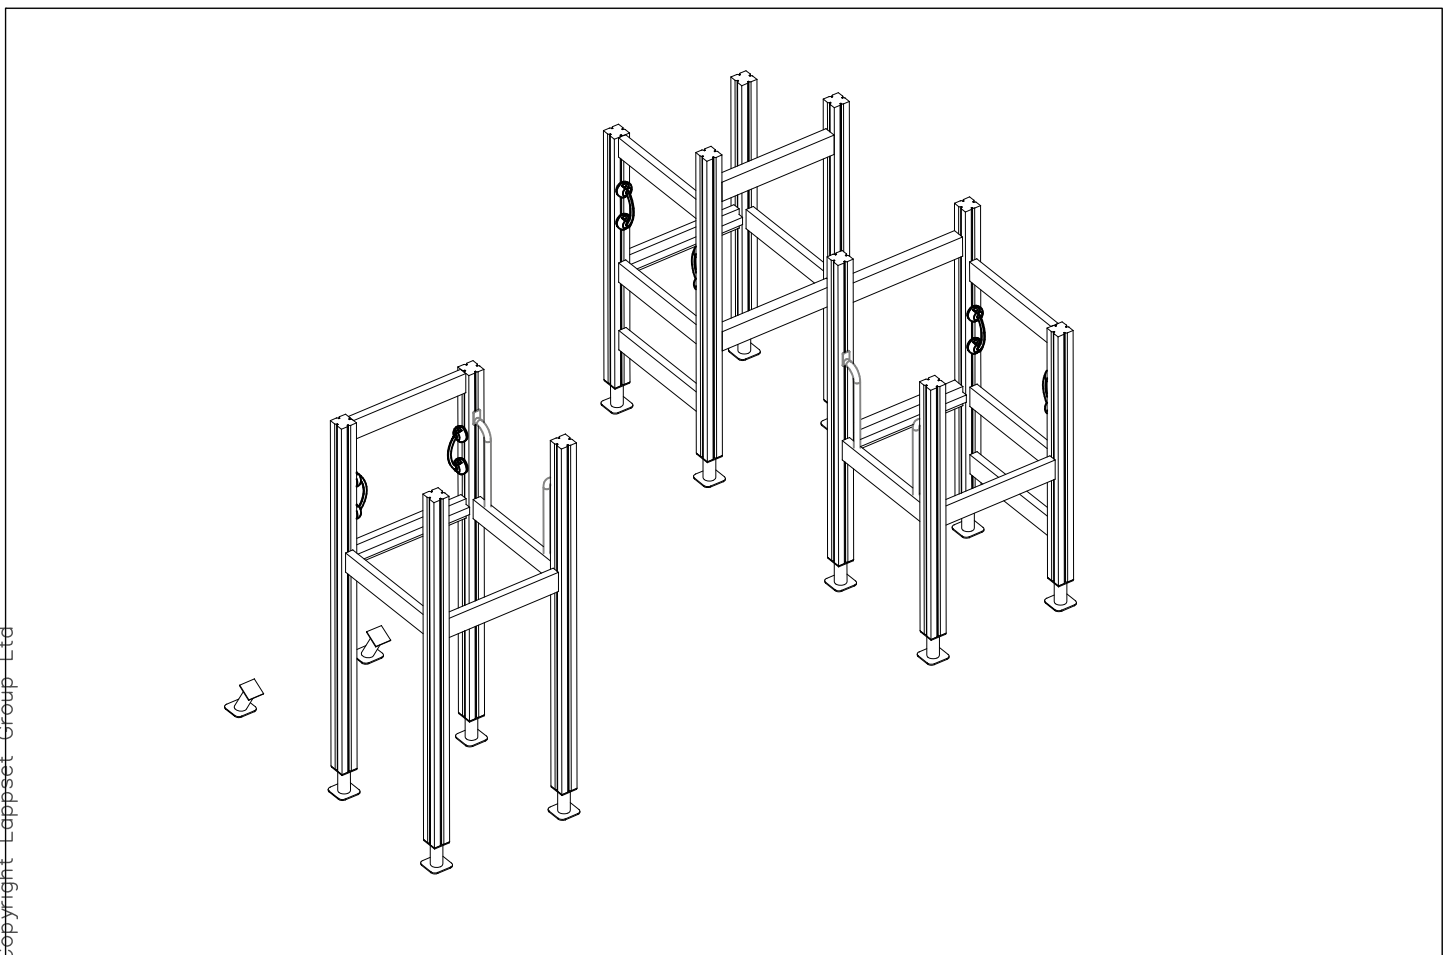

EN/AS Impact Area 39.4 m<sup>2</sup>  
Falling Space 53.3 m<sup>2</sup>  
Grid size = 500 mm  
Max Falling Height 0000 mm

 <p>A technical drawing showing a cable joint. It features a circular symbol in the top left corner. The drawing shows a cable with several conductors being joined. Two M10 screws are used to secure the joint. The part number 905104 is indicated.</p>	 <p>A technical drawing showing a cable joint with a dimension of 550 and a label S. The drawing shows a cable with several conductors being joined. A dimension of 550 is indicated. A label S is present.</p>	