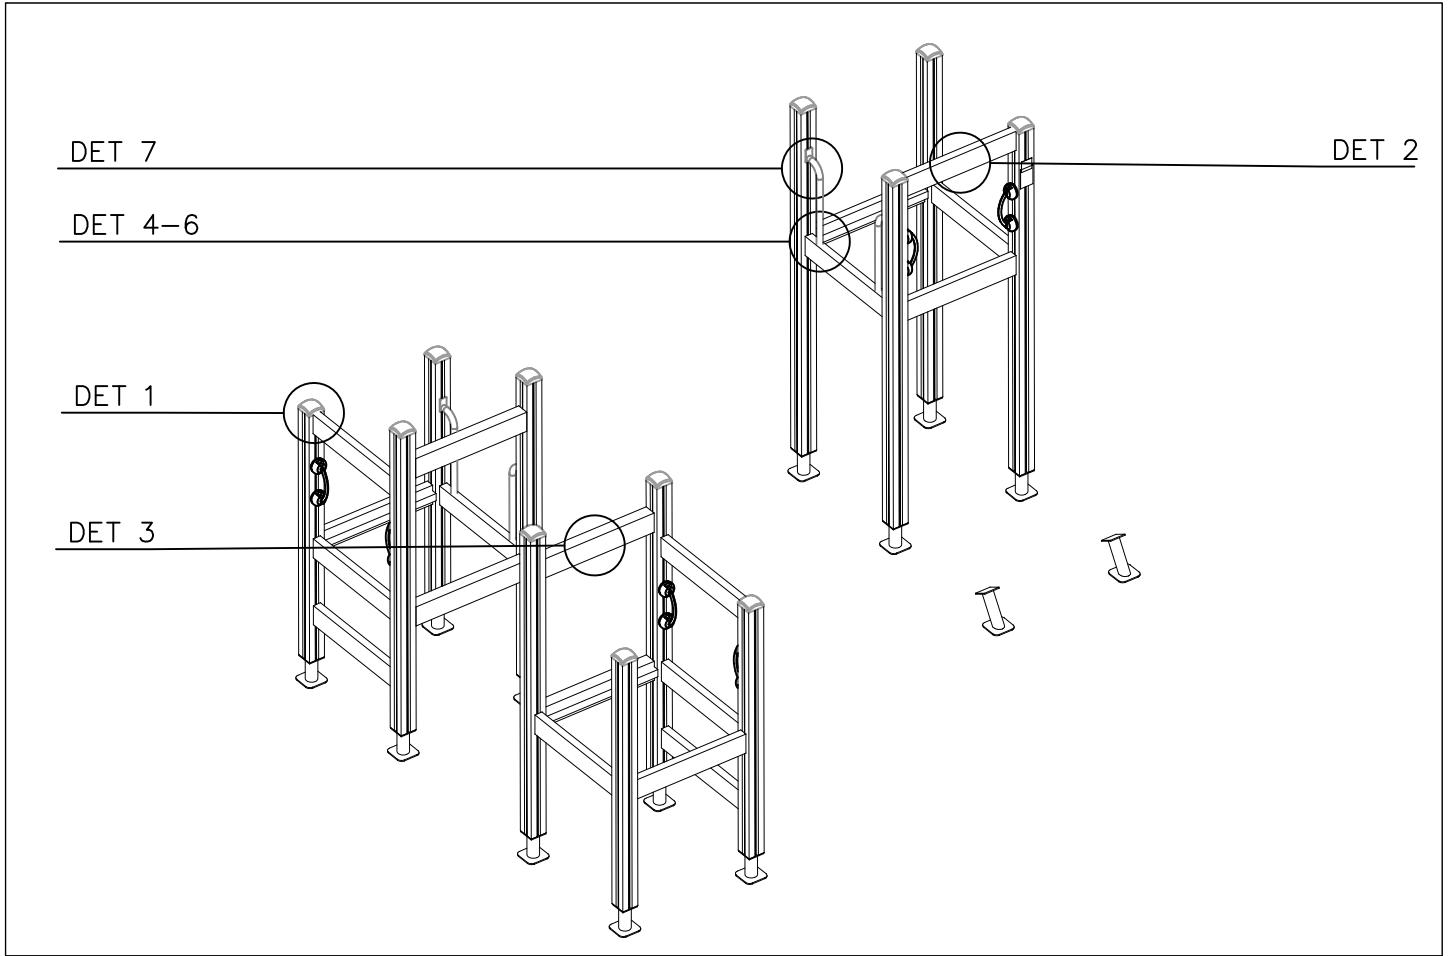

EN/AS Impact Area 39.4 m<sup>2</sup>  
Falling Space 53.3 m<sup>2</sup>  
Grid size = 500 mm  
Max Falling Height 0000 mm

 <p>A technical drawing showing a cable joint. It features a circular symbol in the top left corner. The drawing shows a cable with several conductors being joined. Two M10 screws are used to secure the joint. The part number 905104 is indicated.</p>	 <p>A technical drawing showing a cable joint with a dimension of 550 and a label S. The drawing shows a cable with several conductors being joined. A dimension of 550 is indicated. A label S is present.</p>	