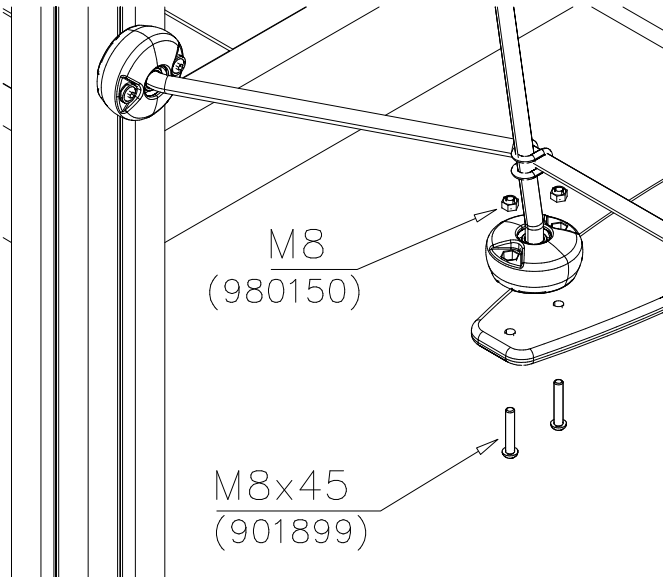

EN/AS Impact Area 39.4 m<sup>2</sup>  
Falling Space 53.3 m<sup>2</sup>  
Grid size = 500 mm  
Max Falling Height 0000 mm

 <p>A technical drawing showing a cable joint. It features a circular symbol in the top left corner. The drawing shows a cable with several conductors being joined. Two M10 screws are used to secure the joint. The part number 905104 is indicated.</p>	 <p>A technical drawing showing a cable joint with a dimension of 550 and a label S. The drawing shows a cable with several conductors being joined. A dimension of 550 is indicated. A label S is present.</p>	

DET 1

DET 2

Note:  
in side  
Bridge

DET 3

DET 4

DET 5

DET 6

① 707314	PCS	② 900240	PCS
	1		4
BLACK		Ø8x70	
	PCS		PCS
	PCS		PCS
	PCS		PCS
	PCS		PCS

① 900240	PCS	② 900727	PCS
	1		1
Ø8x70		M10x80	
	PCS		PCS
③ 907688	PCS	③ 907701	PCS
	1		1
765		545	
	PCS		PCS
	PCS		PCS
	PCS		PCS
	PCS		PCS

DET 1, 2, 3

① 909531	PCS	① 909513	PCS
	1		1
		60°	
① 909514	PCS	① 902056	PCS
	1		1
		75°	57°
① 902062	PCS		PCS
	1		
		70°	
	PCS		PCS
	PCS		PCS
② 909628	PCS		PCS
	4		
M10x100			