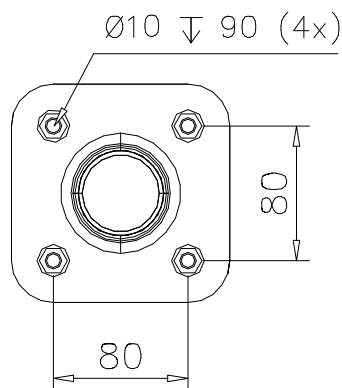

M10x100

DET 2