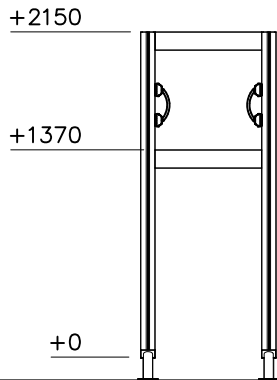

EN/AS Impact Area 39.4 m<sup>2</sup>  
Falling Space 53.3 m<sup>2</sup>  
Grid size = 500 mm  
Max Falling Height 0000 mm

 <p>A technical drawing showing a cable joint. It features a circular symbol in the top left corner. The drawing shows a cable with several conductors being joined. Two M10 screws are used to secure the joint. The part number 905104 is indicated.</p>	 <p>A technical drawing showing a cable joint with a dimension of 550 and a label S. The drawing shows a cable with several conductors being joined. A dimension of 550 is indicated. A label S is present.</p>	

<p>DET 1</p> <p>905138          Ø6x60          (980131)          905196</p>	<p>DET 2</p> <p>Ø8x90          (903093)</p>	<p>DET 3</p> <p>Ø8x90          (903093)</p>	<p>DET 4</p> <p>100          Pre-drill hole.          Ø6 ↓ 60</p>
<p>DET 5</p> <p>M10x80          (900727)</p>	<p>DET 6</p> <p>25</p>	<p>DET 7</p> <p>PRE-DRILL HOLE.          Ø5 ↓ 40          Ø8x70          (900240)</p>	

(B)

(C)

(D)

① 008986	PCS	② 706443	PCS
	1		2
750x750		32x45x702	
③ 900240	PCS	④ 980101	PCS
	6		8
Ø8x70		Ø4.5x70	
	PCS		PCS
	PCS		PCS
	PCS		PCS

DET 1

DET 2

Naulanauha kannatinlistan puolelle.  
Nail list to the bottom.