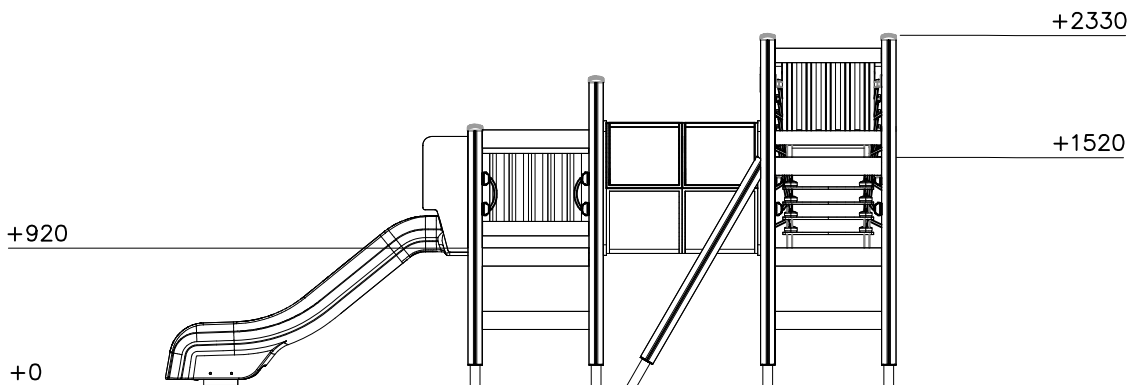

### **Q14422**

<p>980114</p>  <p>Ø4x20</p>	PCS	<p>980131</p>  <p>Ø6x60</p>	PCS		PCS		PCS		PCS		PCS		
	8		48										
	PCS		PCS		PCS		PCS		PCS		PCS		
	PCS		PCS		PCS		PCS		PCS		PCS		
	PCS		PCS		PCS		PCS		PCS		PCS		
	PCS		PCS		PCS		PCS		PCS		PCS		

EN/AS Impact Area 39.4 m<sup>2</sup>  
Falling Space 53.3 m<sup>2</sup>  
Grid size = 500 mm  
Max Falling Height 0000 mm

 <p>A technical drawing showing a cable joint. It features a circular symbol in the top left corner. The drawing shows a cable with several conductors being joined. Two M10 screws are used to secure the joint. The part number 905104 is indicated.</p>	 <p>A technical drawing showing a cable joint with a dimension of 550 and a label S. The drawing shows a cable with several conductors being joined. A dimension of 550 is indicated. A label S is present.</p>	