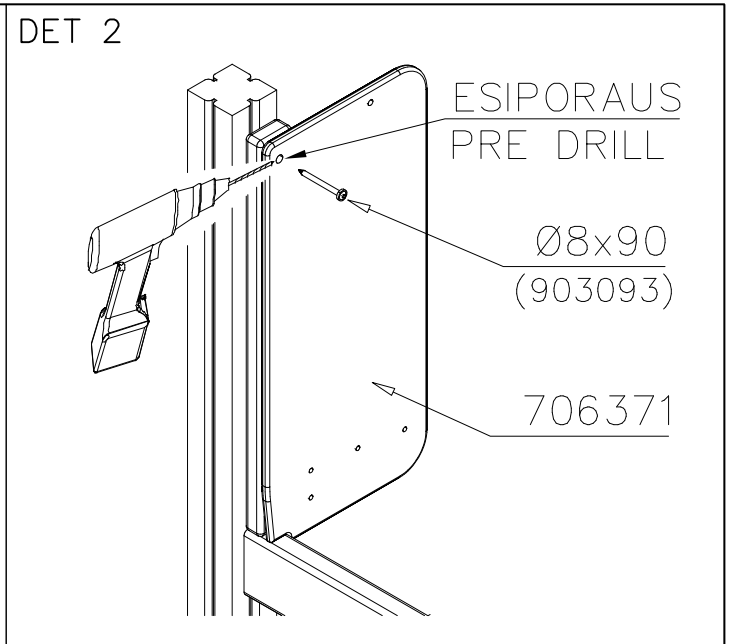

LAPPSET

SURFACE FOUNDATION

SLIDE WOOD

DATE: 3.11.2017

4(5)

○ 901879	PCS	⑥ 909509	PCS	⑦ 909139	PCS	⑧ 980154	PCS	⑨ 980128	PCS
	2		2		2		4		6
		M12x50		M12x130		Ø24/13		Ø7x40	

DET 7

Insert sheet metal IN to the plastic cover.