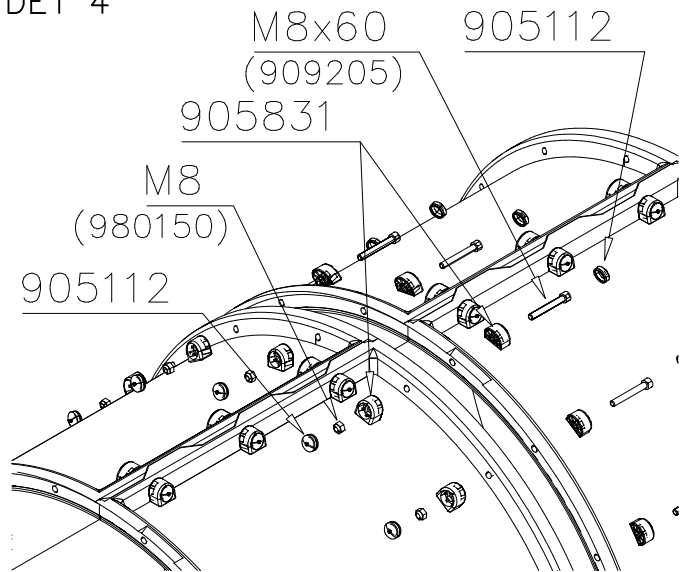

Product label is delivered by one of following ways:

1) Metal product label and screws

- Fasten the label with screws.

2) Label sticker

- Clean the painted metal or plywood surface from dirt and moisture. Fasten the sticker as shown in the figure 2.
- Note. Do not attach the sticker to rough surfaced laminate or painted wood.

0000	PCS 2	004914 	PCS 2	707918-706 	PCS 4	900240  Ø8x70	PCS 14	903533  SRL12	PCS 6	905086  Ø44/13.5	PCS 4
905112  BLACK Ø22	PCS 1072	905801  GREY	PCS 26	905811  GREY	PCS 26	905821  GREY	PCS 16	905829  TRANSPARENT	PCS 8	905831  BLACK	PCS 992
905850 	PCS 1	905859  6x80x850	PCS 2	905860 	PCS 2	909205  8x60	PCS 504	909248  M12	PCS 4	909274  8x30	PCS 4
980150  M8	PCS 500	980151  Ø16/8.4	PCS 8		PCS		PCS		PCS		PCS
	PCS		PCS		PCS		PCS		PCS		PCS
	PCS		PCS		PCS		PCS		PCS		PCS
	PCS		PCS		PCS		PCS		PCS		PCS

DET 1

DET 2

DET 3

DET 4

DET 5

DET 6