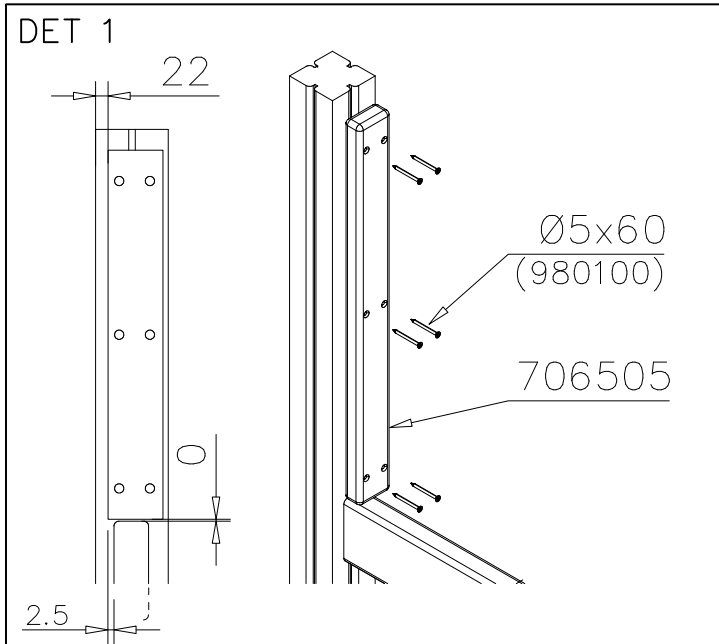

LAPPSET

SURFACE FOUNDATION

SLIDE WOOD

DATE: 3.11.2017

4(5)

○ 901879	PCS	⑥ 909509	PCS	⑦ 909139	PCS	⑧ 980154	PCS	⑨ 980128	PCS
	2		2		2		4		6
		M12x50		M12x130		Ø24/13		Ø7x40	

DET 7

Insert sheet metal IN to the plastic cover.