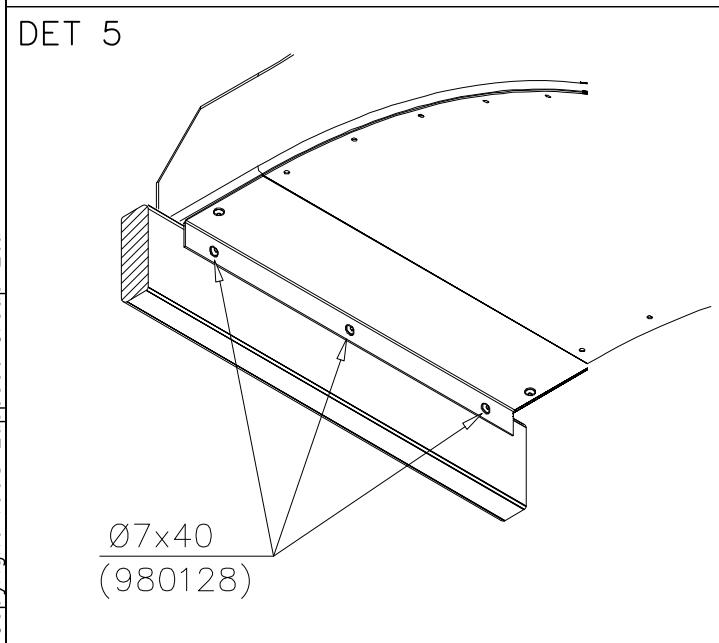

LAPPSET

SURFACE FOUNDATION

SLIDE WOOD

DATE: 3.11.2017

4(5)

○ 901879	PCS	⑥ 909509	PCS	⑦ 909139	PCS	⑧ 980154	PCS	⑨ 980128	PCS
	2		2		2		4		6
		M12x50		M12x130		Ø24/13		Ø7x40	

DET 7

Insert sheet metal IN to the plastic cover.