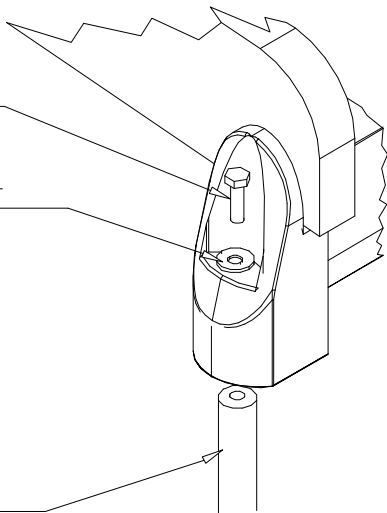

## DEEP FOUNDATION

DATE: 21.9.2016

5(5)

DET 7

Insert sheet metal IN to the plastic cover.

DET 8

M8x40  
(909210)  
Ø24/8.4  
(905051)

901868