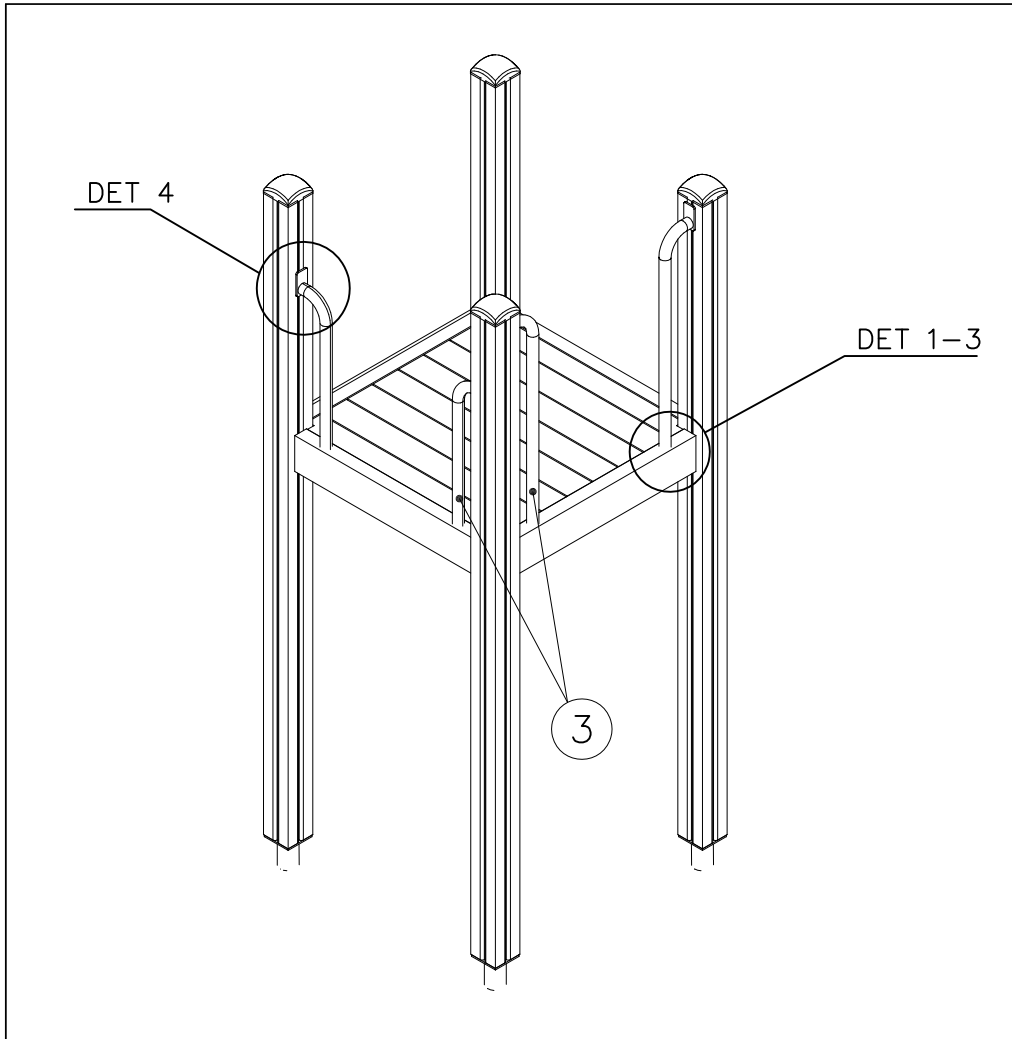

① 900240	PCS	② 900727	PCS
	1		1
Ø8x70		M10x80	
	PCS		PCS
③ 907688	PCS	③ 907701	PCS
	1		1
765		545	
	PCS		PCS
	PCS		PCS
	PCS		PCS
	PCS		PCS