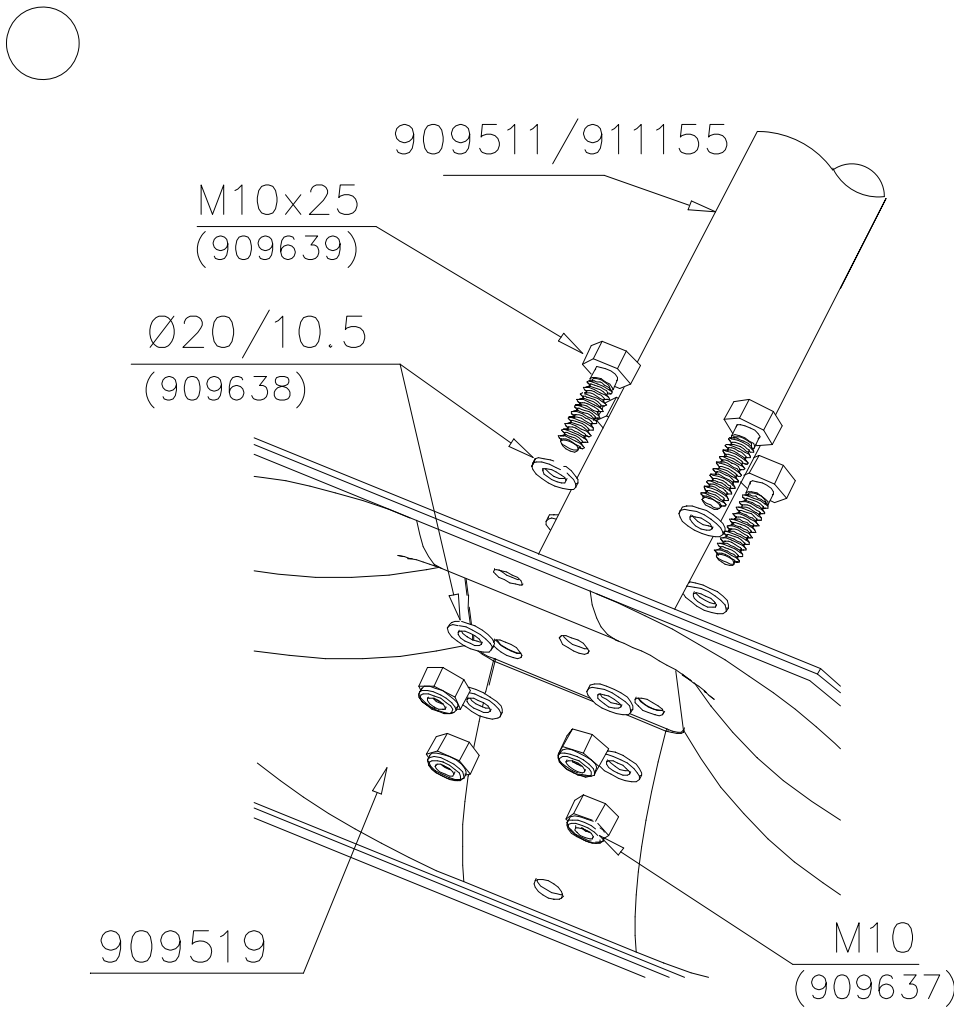

① 705510	PCS	② 900240	PCS
	1		4
		Ø8x70	
	PCS		PCS
	PCS		PCS
	PCS		PCS
	PCS		PCS
	PCS		PCS
	PCS		PCS
	PCS		PCS

DET 1

DET 2

LAPPSET® DEEP FOUNDATION

FOOT

DATE: 15.5.2018

1(1)

①	909511	PCS	②	909519	PCS
		1			1
	90x90x650			50x380x380	