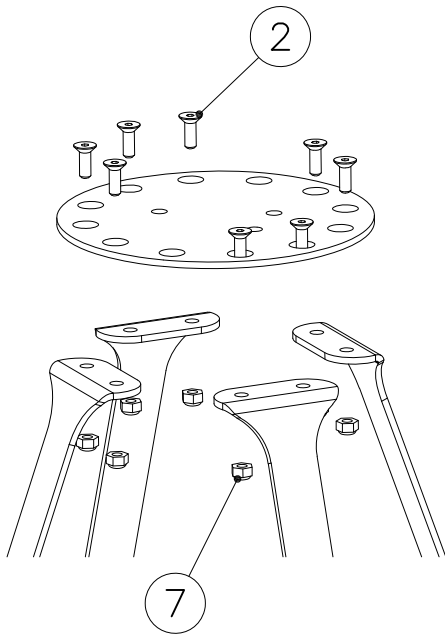

LAPPSET® GROUNDING

705101

DATE: 5.6.2023

1(2)

①	707138	PCS	②	900958	PCS
		4			8
					
	260x595			M10x30	
③	902232	PCS	④	905993	PCS
		4			1
					
	M10x55				
⑤	906000	PCS	⑥	909255	PCS
		4			8
					
				Ø30/10.5	
⑦	980161	PCS			PCS
		12			
					
	M10				
		PCS			PCS
		PCS			PCS
		PCS			PCS

DET 1

DET 2

DET 3 OPTIO 1

DET 3 OPTIO 2 (WITH CONCRETE)

① 909629	PCS	② 909638	PCS
	4		4
M10x30		Ø20/10,5	
	PCS		PCS
	PCS		PCS

LAPPSET®
BETON FOUNDATION

FOOT

DATE: 27.10.2015