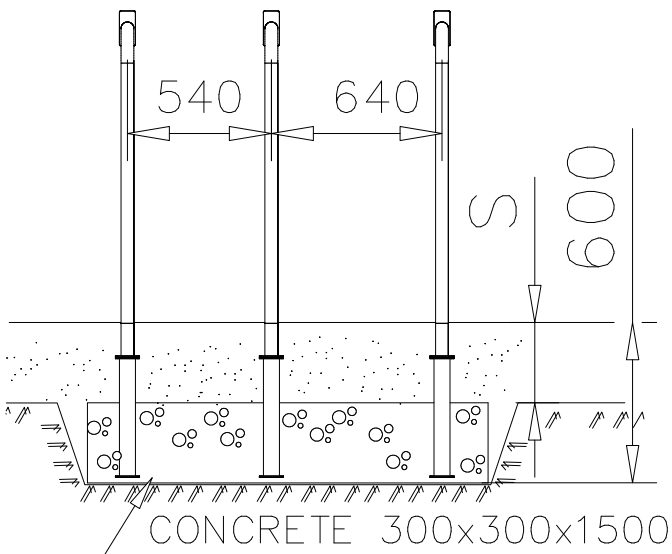

$\varnothing 16 \downarrow > 130$

DET 5