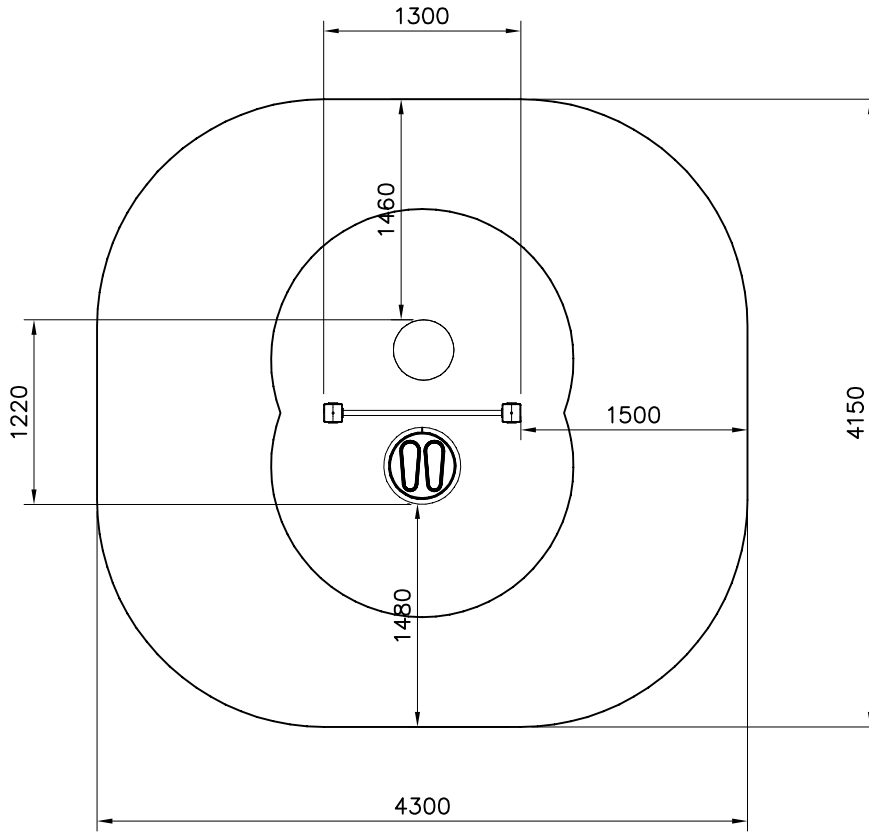

Area of Movement 15.9 m²
Training Space 4.5 m²
Max Falling Height 320 mm