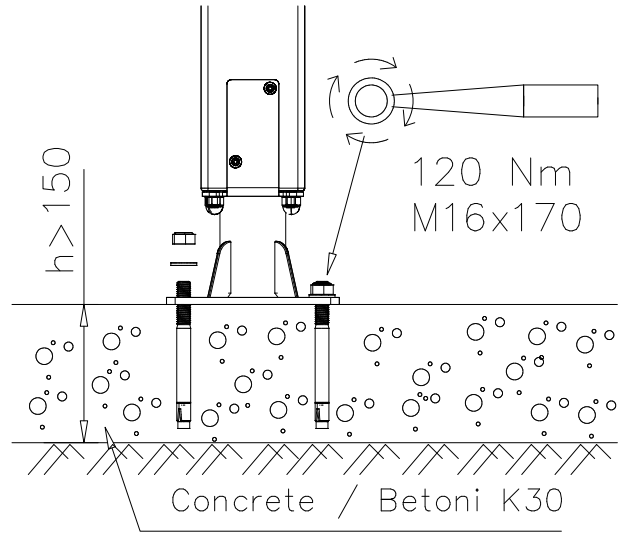

$\varnothing 16 \downarrow > 130$

DET 2

DET 4