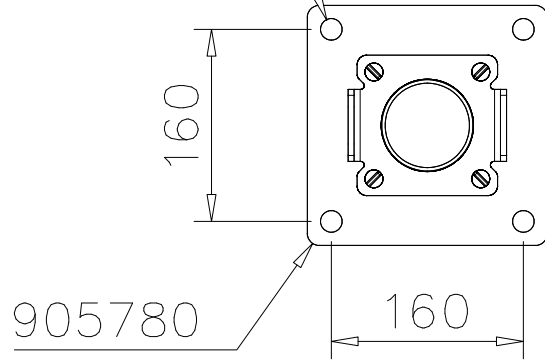

$\varnothing 16 \downarrow > 130$