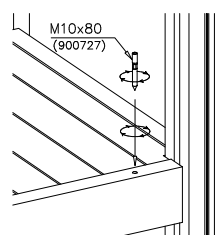

LAPPSET® FASTENER KIT

707652

DATE: 23.3.2016

2(4)

NOTE:
Pre-Drill hole
for screw
Ø5 √50

NOTE:
Pre-Drill hole
for screw
Ø5 √50

DET 5

DET 6