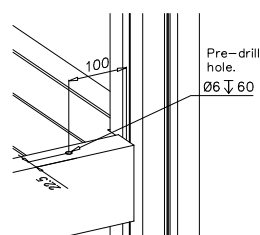

LAPPSET® FASTENER KIT

707652

DATE: 23.3.2016

2(4)

NOTE:
Pre-Drill hole
for screw
Ø5 √50

NOTE:
Pre-Drill hole
for screw
Ø5 √50

DET 5

DET 6