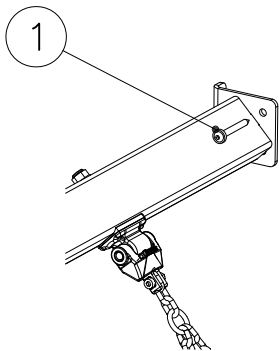

LAPPSET® FASTENER KIT

707652

DATE: 23.3.2016

2(4)

DET 1

NOTE:
Pre-Drill hole
for screw
Ø5 √50

DET 2

NOTE:
Pre-Drill hole
for screw
Ø5 √50