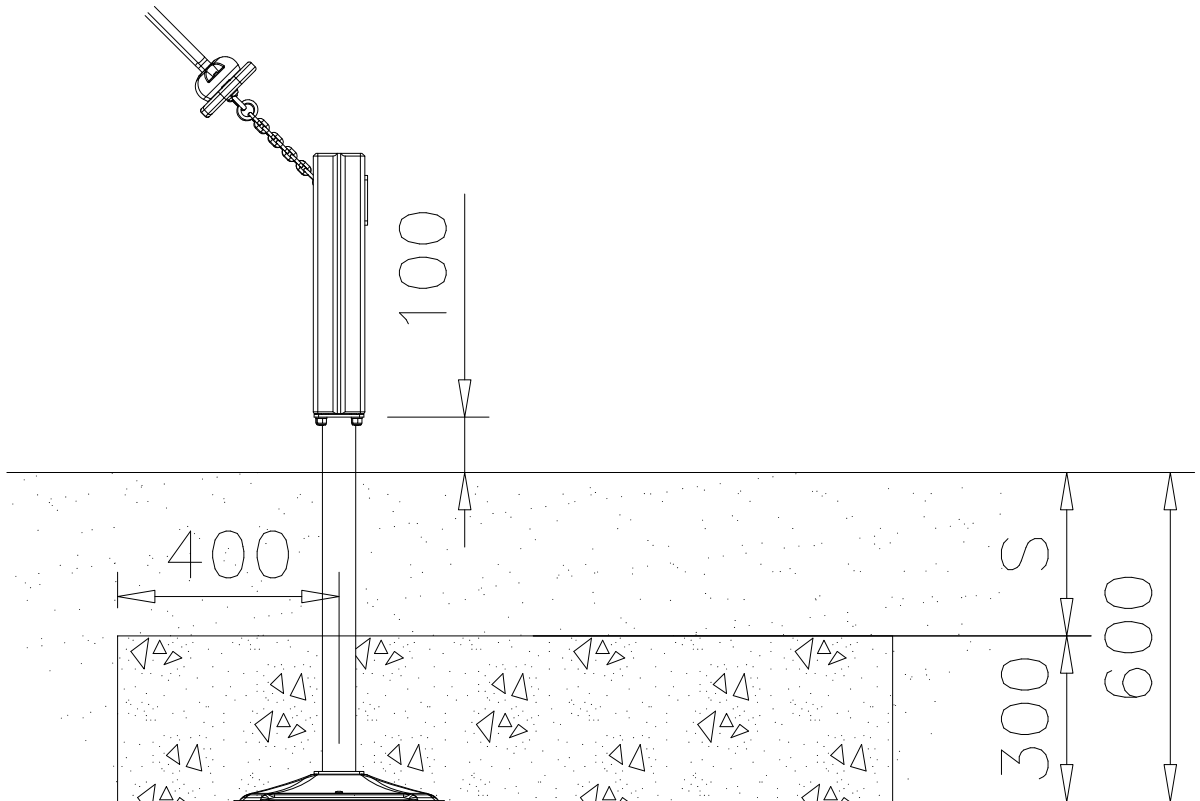

DET 3

DET 4

DET 5

DET 6

DEEP FOUNDATION

CONCRETE: 300x1400x1800

DEEP FOUNDATION

CONCRETE: 300x1400x1800