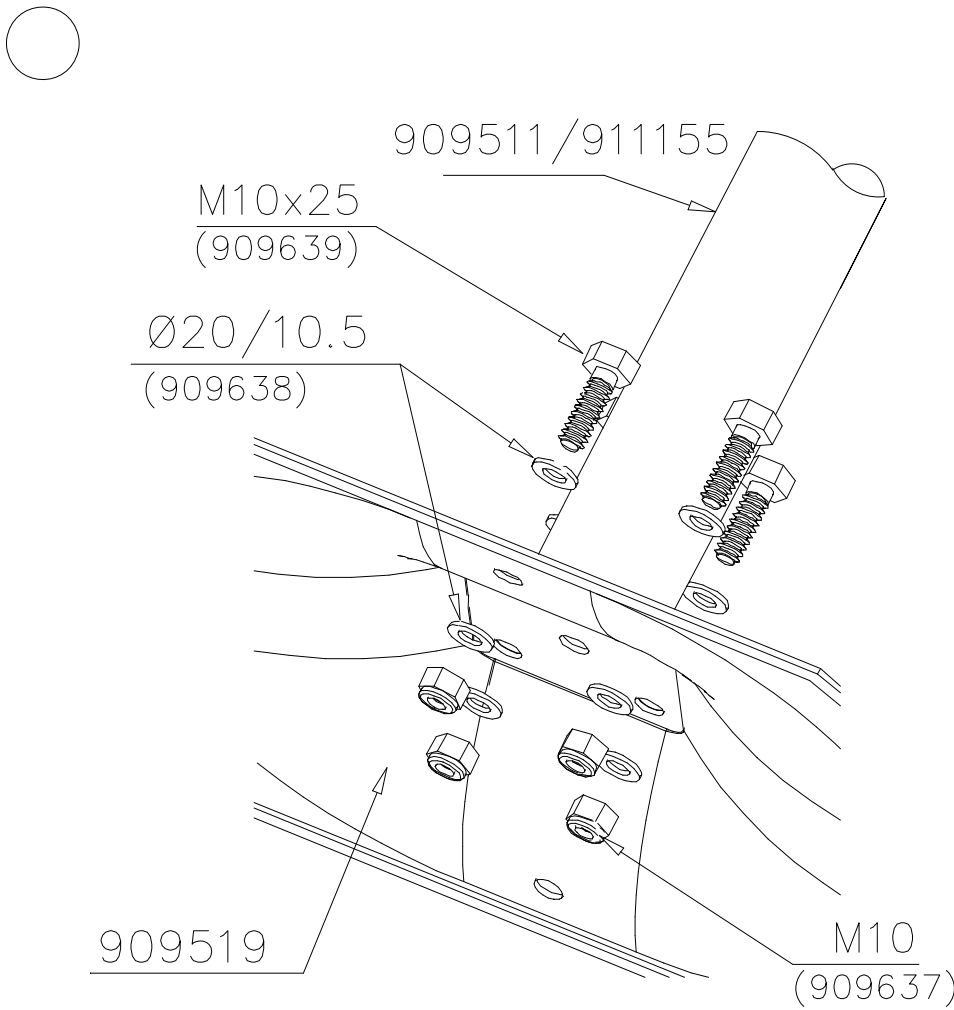

② 905104	PCS		PCS
	4		
			
	M10		
	PCS		PCS

905104

LAPPSET® DEEP FOUNDATION

FOOT

DATE: 15.5.2018

1(1)

①	909511	PCS	②	909519	PCS
		1			1
	90x90x650			50x380x380	

③	909637	PCS	④	909638	PCS
		4			8
	M10			Ø20/10.5	