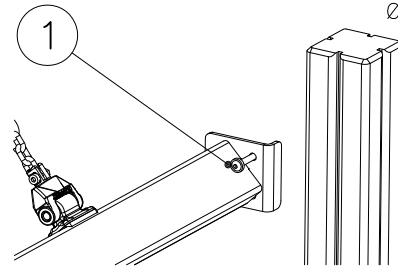

LAPPSET® FASTENER KIT

707652

DATE: 23.3.2016

2(4)

DET 1

NOTE:
Pre-Drill hole
for screw
Ø5 √50

DET 2

NOTE:
Pre-Drill hole
for screw
Ø5 √50