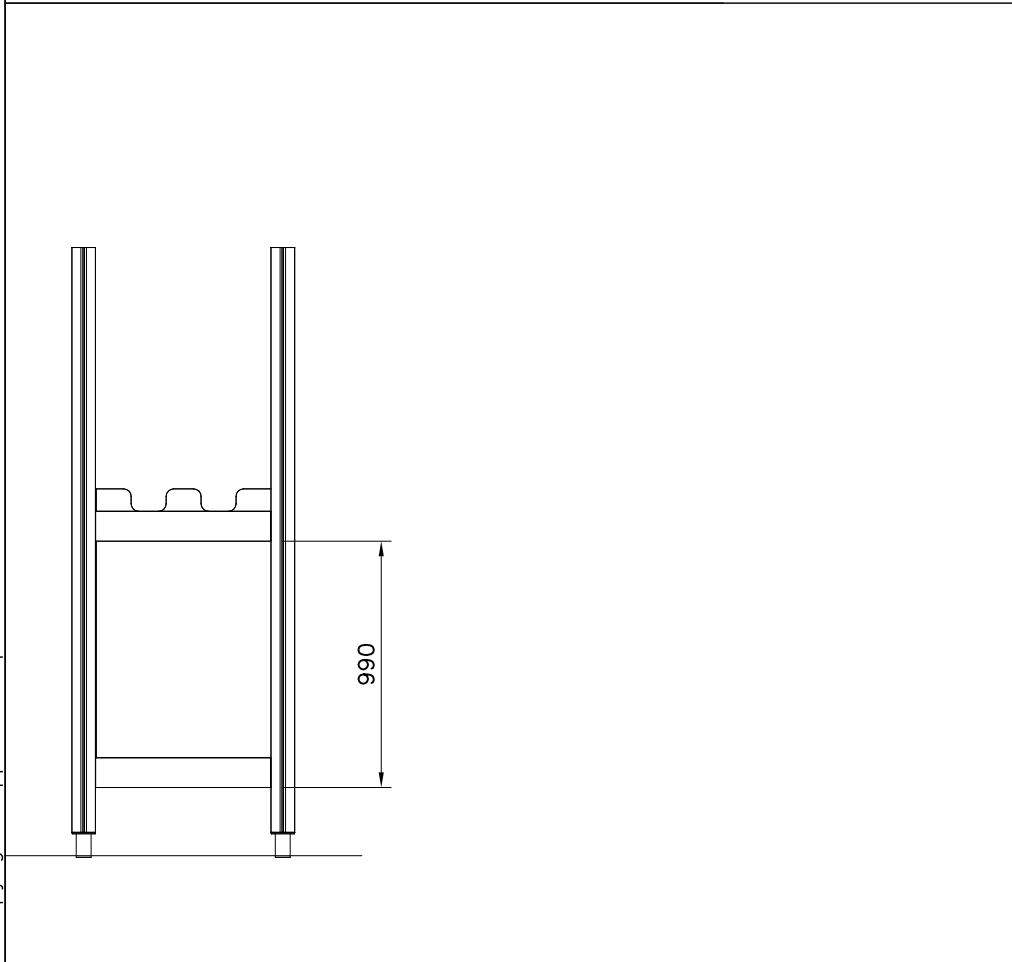

DEEP FOUNDATION

CONCRETE: 300x1400x1800

SURFACE FOUNDATION

SURFACE FOUNDATION

Pre-drill hole
 $\varnothing 10 \downarrow 90$ (x4)

SURFACE FOUNDATION

① 980128	PCS		PCS
	6		
Ø7x40			
	PCS		PCS
	PCS		PCS

COLOR OPTIONS	
-605	DARK GRAY
-606	LIGHT GRAY
-607	RED
-608	BLUE
-610	YELLOW
-611	LIME
-609	GREEN
-612	FUXIA