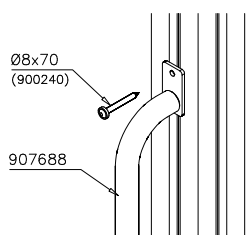

LAPPSET® FASTENER KIT

707652

DATE: 23.3.2016

2(4)

NOTE:
Pre-Drill hole
for screw
Ø5 √50

NOTE:
Pre-Drill hole
for screw
Ø5 √50

DET 5

DET 6