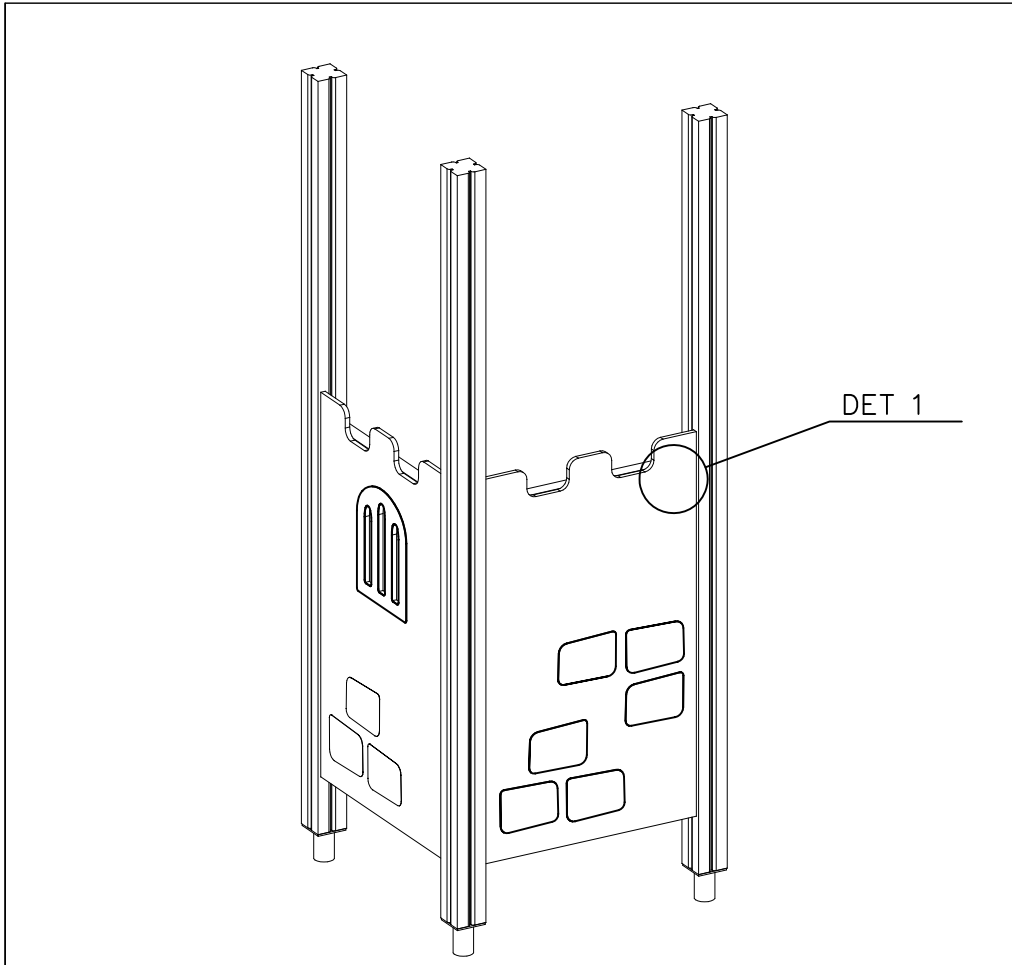

DEEP FOUNDATION

CONCRETE: 300x1400x1800

SURFACE FOUNDATION

SURFACE FOUNDATION

Pre-drill hole
 $\varnothing 10 \downarrow 90$ (x4)

SURFACE FOUNDATION

① 980128	PCS		PCS
	6		
Ø7x40			
	PCS		PCS
	PCS		PCS

COLOR OPTIONS	
-605	DARK GRAY
-606	LIGHT GRAY
-607	RED
-608	BLUE
-610	YELLOW
-611	LIME
-609	GREEN
-612	FUXIA