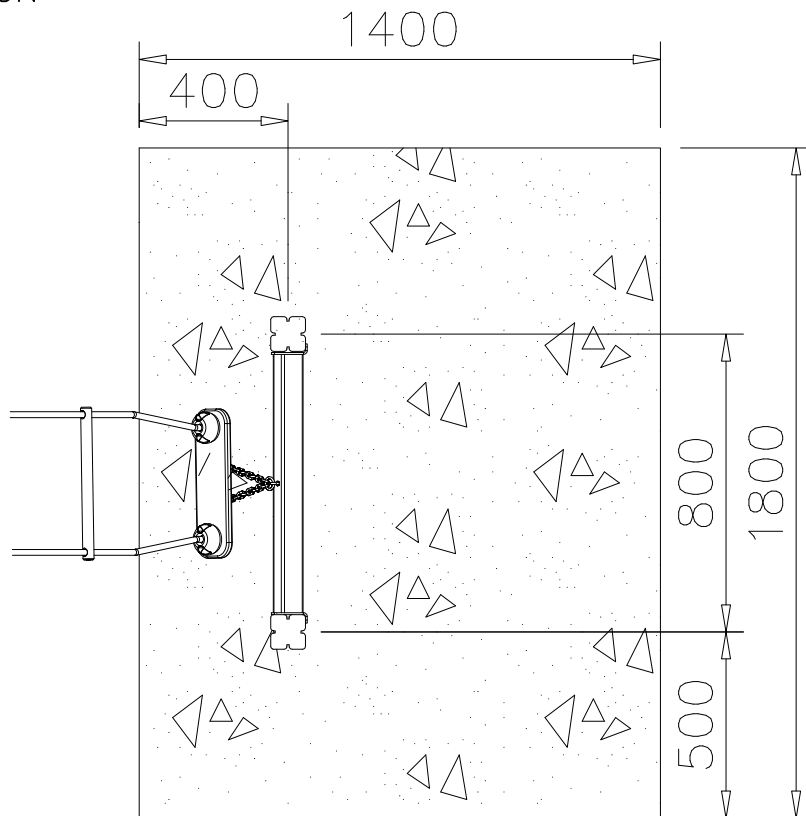

DET 3

DET 4

DET 5

DET 6

DEEP FOUNDATION

CONCRETE: 300x1400x1800

DEEP FOUNDATION

CONCRETE: 300x1400x1800