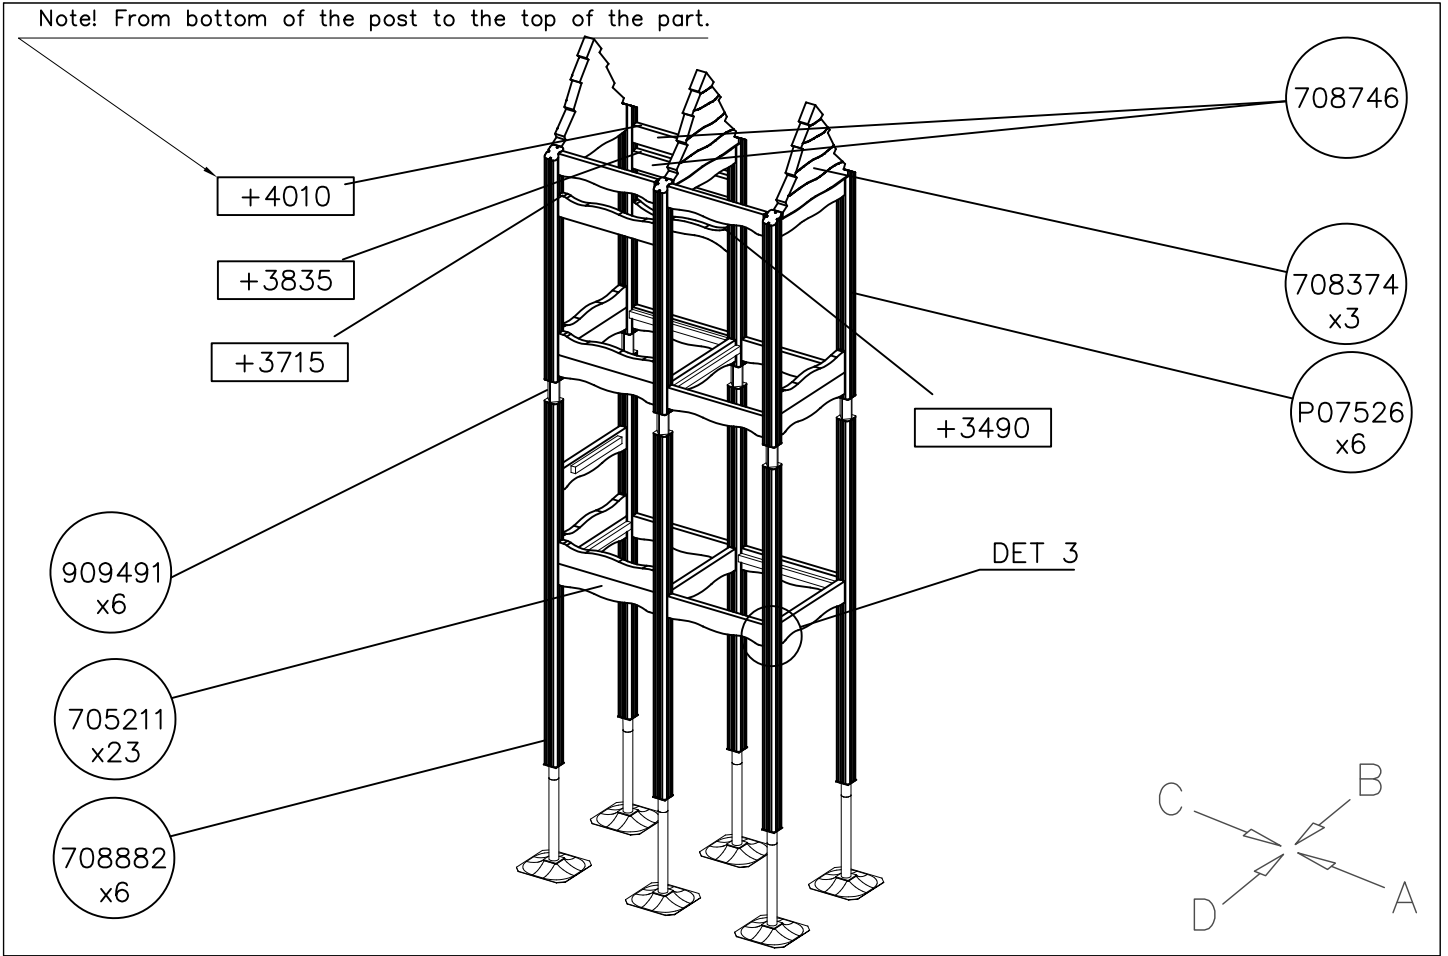

DATE: 15.5.2020

Note! From bottom of the post to the top of the part.