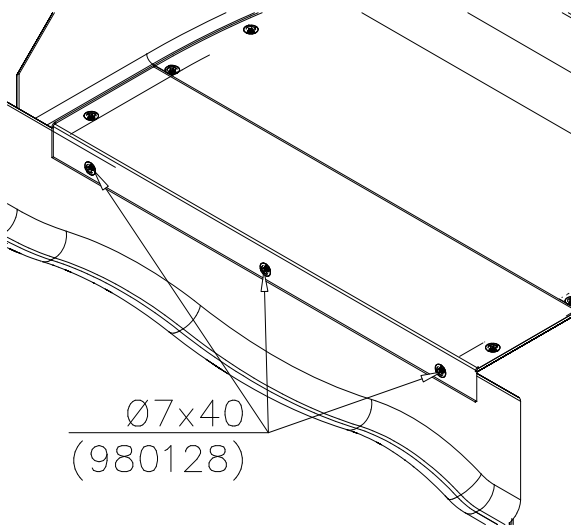

DET 2

Insert sheet metal IN to the plastic cover.

DET 3

DET 4

DET 5

① 705487	PCS	② 905051	PCS
	2		4
45x120x590		Ø24/8.4	
③ 905066	PCS	④ 909232	PCS
	4		4
S30H		8x120	
	PCS		PCS
	PCS		PCS

① 705510	PCS	② 900240	PCS
	1		4
		Ø8x70	
	PCS		PCS
	PCS		PCS
	PCS		PCS
	PCS		PCS
	PCS		PCS
	PCS		PCS
	PCS		PCS
	PCS		PCS

DET 1

DET 2

LAPPSET® DEEP FOUNDATION

FOOT

DATE: 15.5.2018

1(1)

① 909511	PCS	② 909519	PCS
	1		1
90x90x650		50x380x380	

③ 909637	PCS	④ 909638	PCS
	4		8
M10		Ø20/10.5	