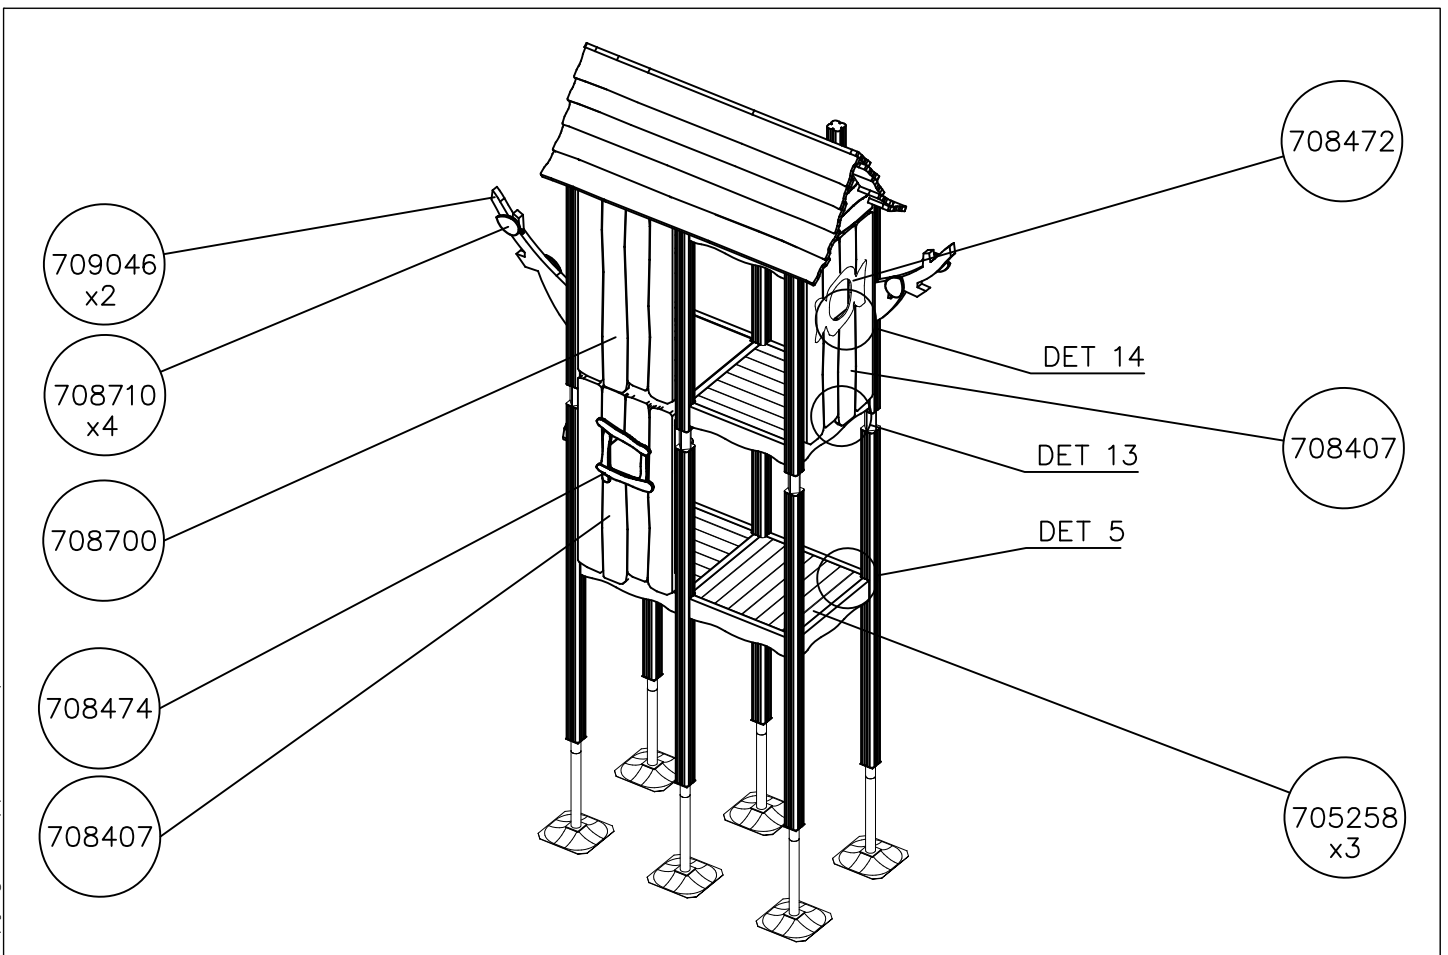

DATE: 15.5.2020

Note! From bottom of the post to the top of the part.