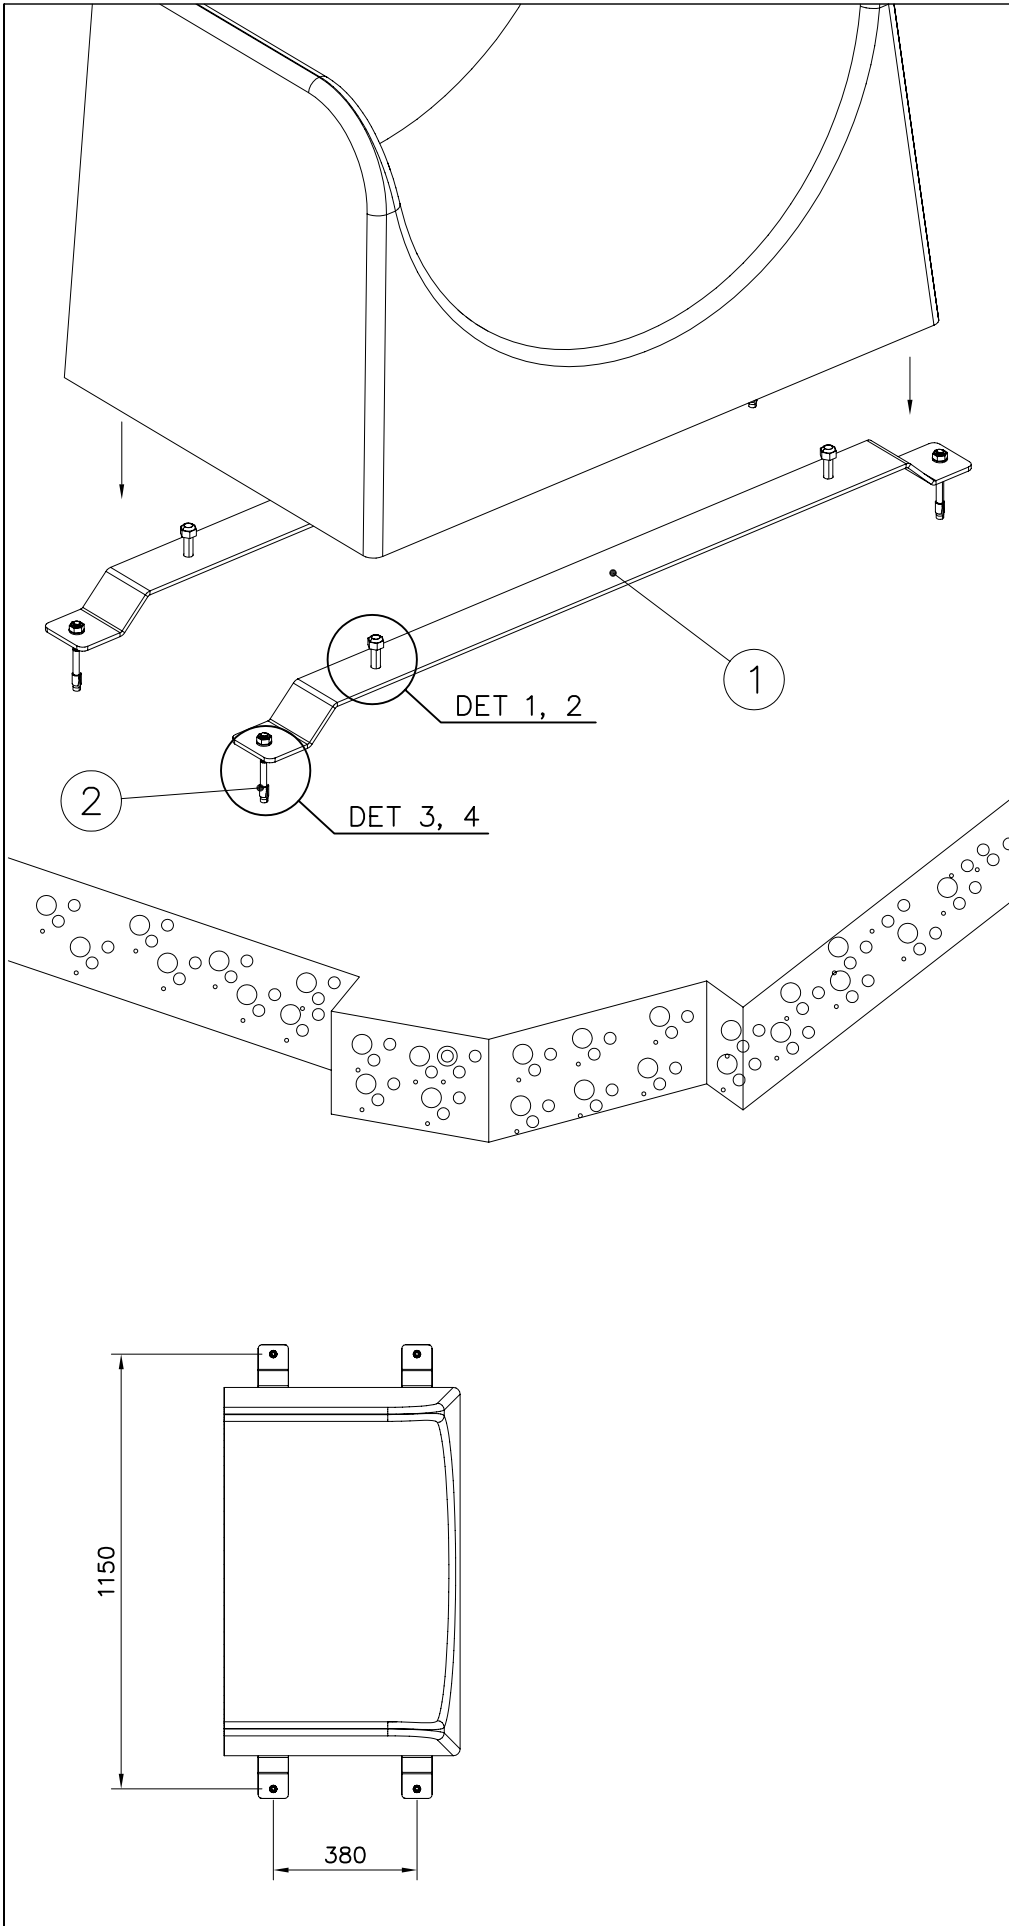

① 905858	PCS	② 909628	PCS
	2		4
1200x80x90		M10x100	
	PCS		PCS
	PCS		PCS
	PCS		PCS
	PCS		PCS
	PCS		PCS
	PCS		PCS
	PCS		PCS