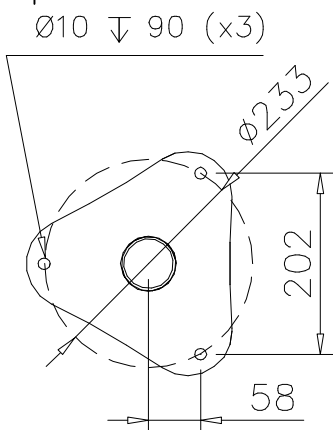

LAPPSET®

WALL AND FLOOR

CLOXX

DATE: 3.8.2010

2(3)

 701986	 668x668x15	PCS 1	 150x50x50	PCS 14	 M10	PCS 14	 M10x55	PCS 7	 M10x30	PCS 7		PCS
 701989	 668x668x15	PCS 1	 150x50x50	PCS 14	 M10	PCS 14	 M10x55	PCS 7	 M10x30	PCS 7		PCS
 701997	 668x668x15	PCS 1	 150x50x50	PCS 10	 M10	PCS 10	 M10x55	PCS 5	 M10x30	PCS 5		PCS
 701999	 668x668x15	PCS 1	 Ø120x30	PCS 3	 150x50x50	PCS 14	 M10	PCS 14	 Ø22	PCS 6	 M8	PCS 6
	 Ø16/8.4x1.6	PCS 6	 M10x55	PCS 7	 M10x30	PCS 7	 M8x45	PCS 6		PCS		PCS
 702000	 668x668x15	PCS 1	 150x50x50	PCS 10	 200x50x50	PCS 4	 M10	PCS 14	 M10x55	PCS 9	 M10x30	PCS 5
 702056	 668x668x15	PCS 1	 150x50x50	PCS 16	 M10	PCS 16	 M10x55	PCS 8	 M10x30	PCS 8		PCS
 702155	 668x668x15	PCS 1	 150x50x50	PCS 14	 M10	PCS 14	 M10x55	PCS 7	 M10x30	PCS 7		PCS

DET 1

DET 2

DET 3

① 702009	PCS	② 902195	PCS
	1		20
		150*50*50	
③ 902232	PCS	④ 902233	PCS
	10		10
M10x55		M10x30	
⑤ 902273	PCS	⑥ 980161	PCS
	20		20
		M10	
	PCS		PCS
	PCS		PCS
	PCS		PCS

① 702154	PCS	② 902195	PCS
	1		8
		150*50*50	
③ 902232	PCS	④ 902233	PCS
	4		4
M10x55		M10x30	
⑤ 902273	PCS	⑥ 980161	PCS
	8		8
		M10	
	PCS		PCS
	PCS		PCS
	PCS		PCS