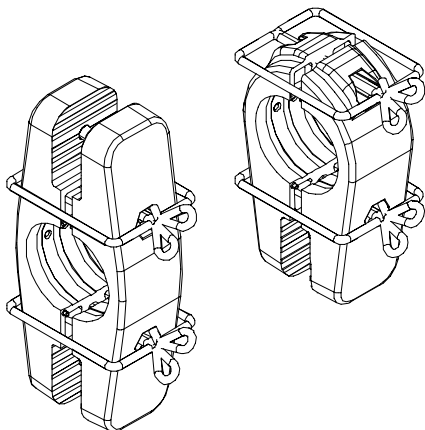

LAPPSET®

WALL AND FLOOR

CLOXX

DATE: 3.8.2010

2(3)

 701986	 668x668x15	PCS 1	 150x50x50	PCS 14	 M10	PCS 14	 M10x55	PCS 7	 M10x30	PCS 7		PCS
 701989	 668x668x15	PCS 1	 150x50x50	PCS 14	 M10	PCS 14	 M10x55	PCS 7	 M10x30	PCS 7		PCS
 701997	 668x668x15	PCS 1	 150x50x50	PCS 10	 M10	PCS 10	 M10x55	PCS 5	 M10x30	PCS 5		PCS
 701999	 668x668x15	PCS 1	 Ø120x30	PCS 3	 150x50x50	PCS 14	 M10	PCS 14	 Ø22	PCS 6	 M8	PCS 6
	 Ø16/8.4x1.6	PCS 6	 M10x55	PCS 7	 M10x30	PCS 7	 M8x45	PCS 6		PCS		PCS
 702000	 668x668x15	PCS 1	 150x50x50	PCS 10	 200x50x50	PCS 4	 M10	PCS 14	 M10x55	PCS 9	 M10x30	PCS 5
 702056	 668x668x15	PCS 1	 150x50x50	PCS 16	 M10	PCS 16	 M10x55	PCS 8	 M10x30	PCS 8		PCS
 702155	 668x668x15	PCS 1	 150x50x50	PCS 14	 M10	PCS 14	 M10x55	PCS 7	 M10x30	PCS 7		PCS

DET 1

DET 2

DET 3

① 702009	PCS	② 902195	PCS
	1		20
		150*50*50	
③ 902232	PCS	④ 902233	PCS
	10		10
M10x55		M10x30	
⑤ 902273	PCS	⑥ 980161	PCS
	20		20
		M10	
	PCS		PCS
	PCS		PCS
	PCS		PCS

① 702154	PCS	② 902195	PCS
	1		8
		150*50*50	
③ 902232	PCS	④ 902233	PCS
	4		4
M10x55		M10x30	
⑤ 902273	PCS	⑥ 980161	PCS
	8		8
		M10	
	PCS		PCS
	PCS		PCS
	PCS		PCS