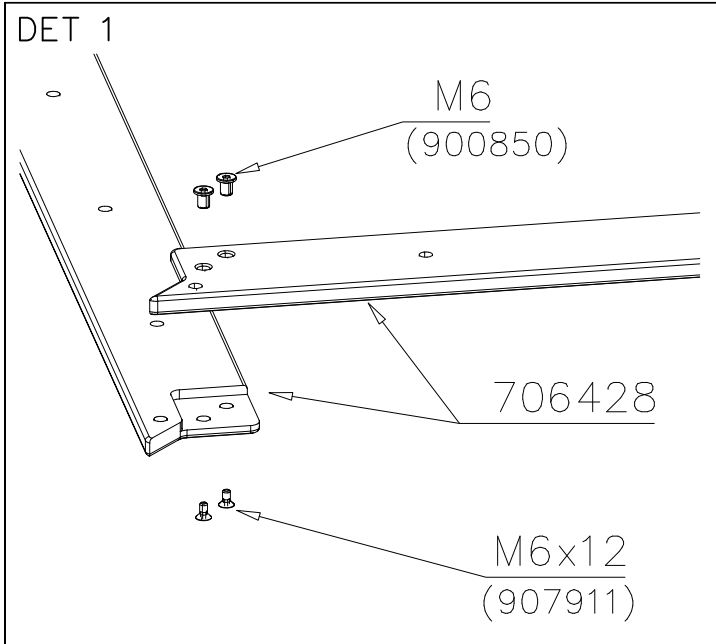

① 706428	PCS	② 706429	PCS
	4		4
15x93x888.5		32x45x705	
③ 900850	PCS	④ 907911	PCS
	8		8
M6		M6x12	
⑤ 980123	PCS	⑥ 980128	PCS
	8		12
Ø7x60		Ø7x40	
	PCS		PCS
	PCS		PCS

STRIP OPTIONS

706429

32x45x705

706429-602 DARK BROWN  
706429-603 LIGHT BROWN  
706429-604 LIGHT GRAY