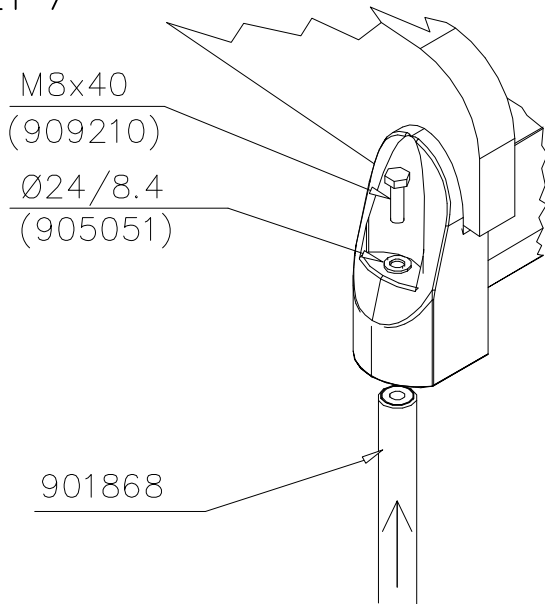

DET 6

Insert sheet metal IN to the plastic cover.

DET 7