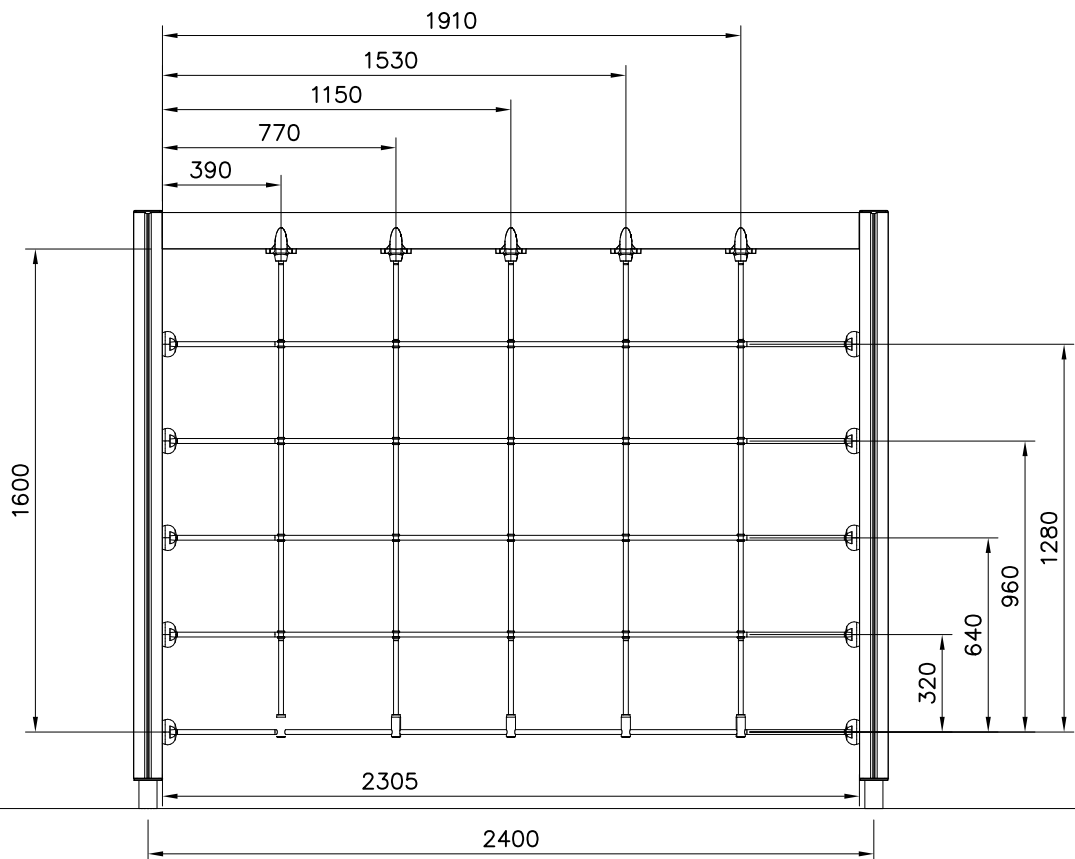

① 706428	PCS	② 706429	PCS
	4		4
15x93x888.5		32x45x705	
③ 900850	PCS	④ 907911	PCS
	8		8
M6		M6x12	
⑤ 980123	PCS	⑥ 980128	PCS
	8		12
Ø7x60		Ø7x40	
	PCS		PCS
	PCS		PCS

STRIP OPTIONS

706429

32x45x705

706429-602 DARK BROWN  
706429-603 LIGHT BROWN  
706429-604 LIGHT GRAY

① 707285  1600x2305	PCS 1	② 900240  Ø8x70	PCS 20
③ 980128  Ø7x40	PCS 5	④ 980123  Ø7x60	PCS 10
	PCS		PCS
	PCS		PCS

1:25

NET OPTIONS

707285

1600x2305

- |            |        |
|------------|--------|
| 707285-301 | BLUE   |
| 707285-302 | RED    |
| 707285-303 | BEIGE  |
| 707285-304 | GREY   |
| 707285-305 | BLACK  |
| 707285-306 | YELLOW |