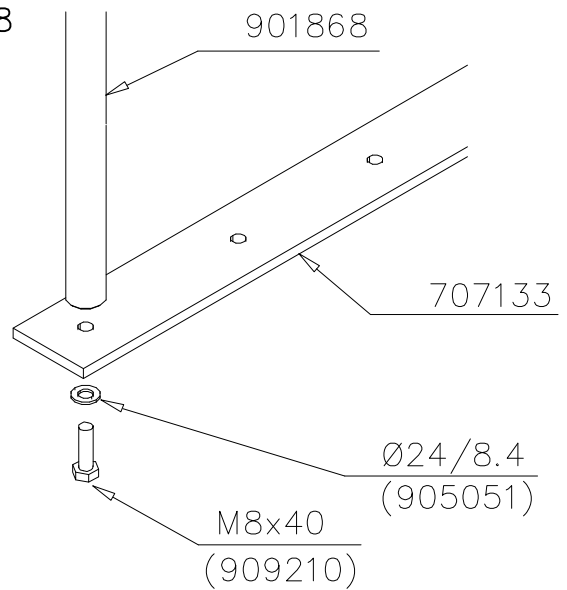

DET 6

Insert sheet metal IN to the plastic cover.

DET 8