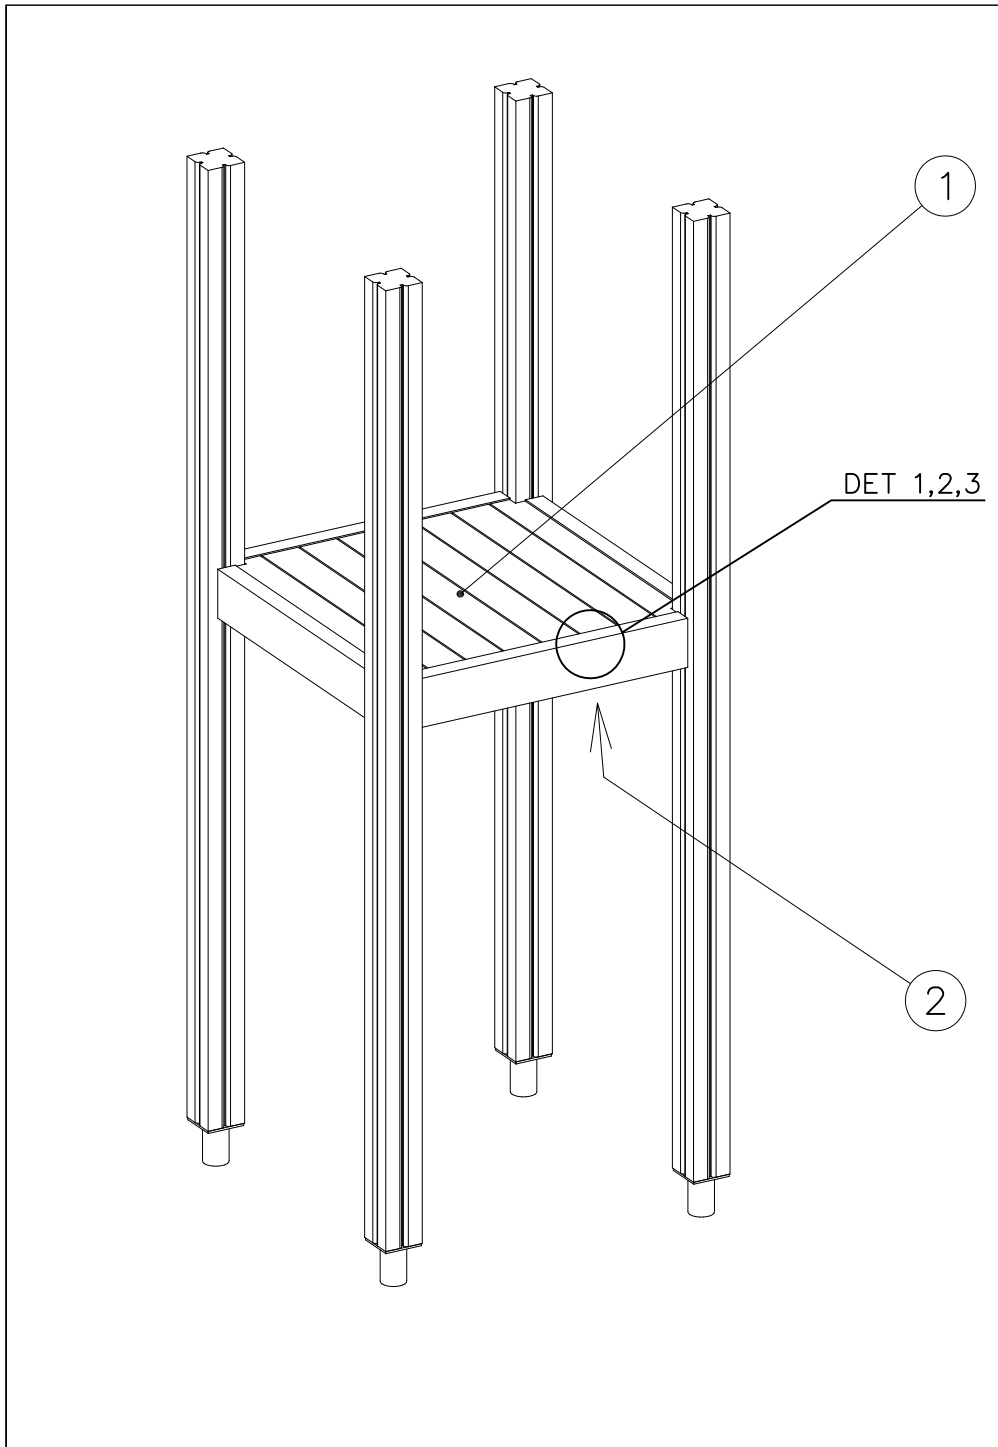

DET 2

DET 3

① 008986	PCS	② 706443	PCS
	1		2
750x750		32x45x702	
③ 900240	PCS	④ 980101	PCS
	6		8
Ø8x70		Ø4.5x70	
	PCS		PCS
	PCS		PCS
	PCS		PCS