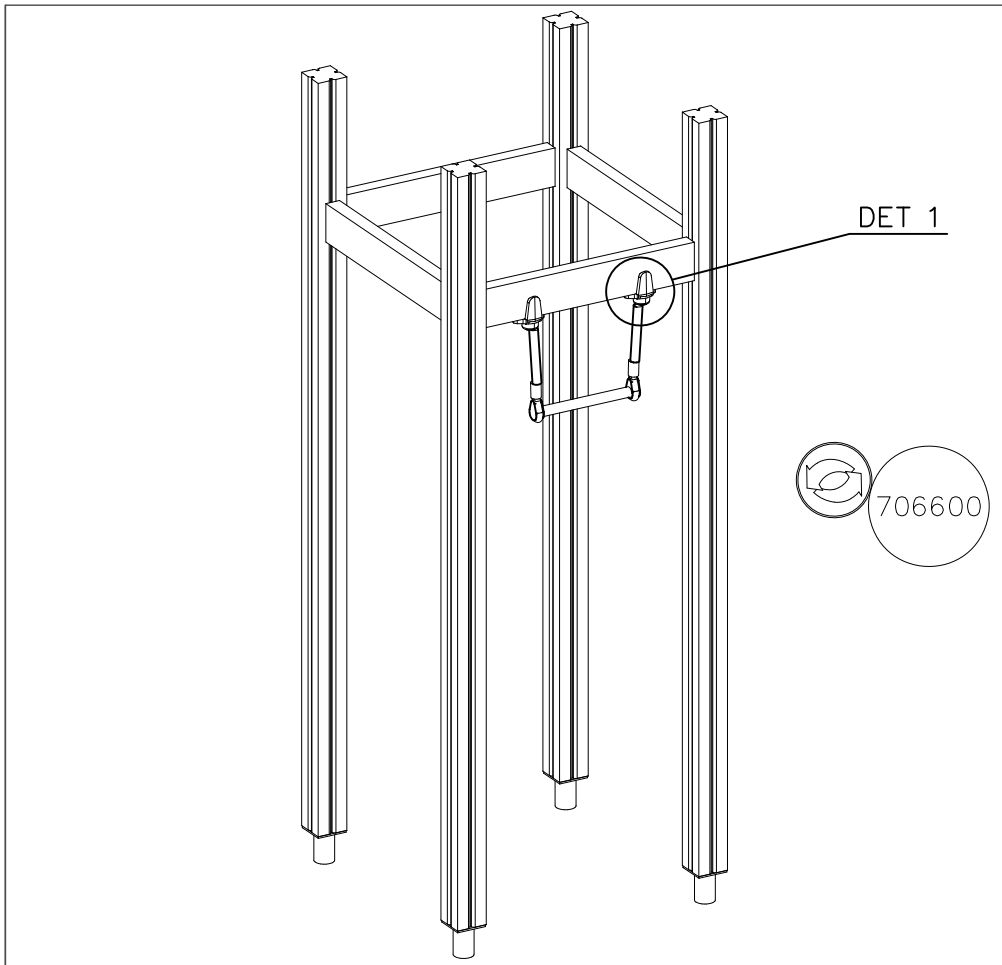

① 706600	PCS	② 980128	PCS
	1		2
		Ø7x40	
③ 980123	PCS		PCS
	4		
		Ø7x60	
	PCS		PCS
	PCS		PCS