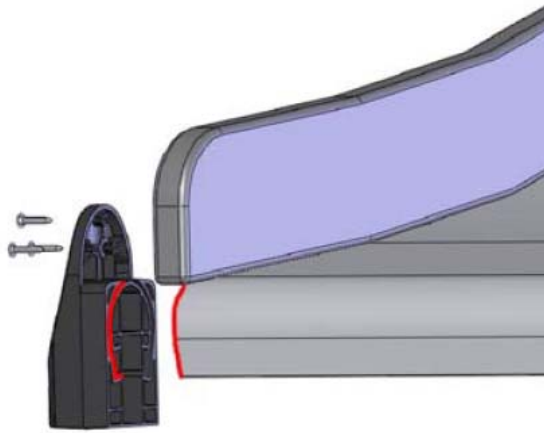

# SLIDE WOOD

DATE: 3.11.2017

4(5)

○ 707133	PCS	○ 901868	PCS	○ 901879	PCS	⑥ 909210	PCS	⑦ 905051	PCS	⑧ 980128	PCS
	1		2		2		4		4		6
10x80x745		Ø30x598				M8x40		Ø24/8.4		Ø7x40	

DET 6

Insert sheet metal IN to the plastic cover.