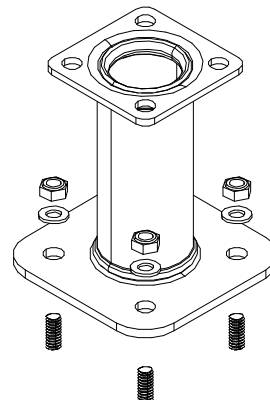

DEEP FOUNDATION

CONCRETE: 300x1400x1800

SURFACE FOUNDATION

SURFACE FOUNDATION

Pre-drill hole
 $\varnothing 10 \downarrow 90$ (x4)

SURFACE FOUNDATION

① 900240	PCS	② 900727	PCS
	1		1
Ø8x70		M10x80	
	PCS		PCS
③ 907688	PCS	③ 907701	PCS
	1		1
765		545	
	PCS		PCS
	PCS		PCS
	PCS		PCS
	PCS		PCS

①	900240	PCS	②	900342	PCS
		8			4
Ø8x70			M8x16		
③	900348	PCS	④	900727	PCS
		18			2
M8x30			M10x80		
⑤	901182	PCS	⑥	901900	PCS
		2			4
Ø11/M8x40			20.5x36.2x56		
⑦	901902	PCS	⑧	904800	PCS
		4			1
30.7x60.9x100			Ø76x25		
⑨	905083	PCS	⑩	905112	PCS
		4			4
Ø32			Ø22		
⑪	905857	PCS	⑫	909256	PCS
		6			32
M8x35			Ø16/8.4x1.6		
⑬	909850	PCS	⑭	909633	PCS
		2			24
M8x25			M8		
⑮	909855	PCS	⑯	980160	PCS
		4			6
M8x35			M8		
⑰	909628	PCS	⑱	909638	PCS
		4			8
M10x100	SURF		Ø20/10.5	DEEP	
⑰	909629	PCS	⑳	909637	PCS
		4			4
M10x30	DEEP		M10	DEEP	