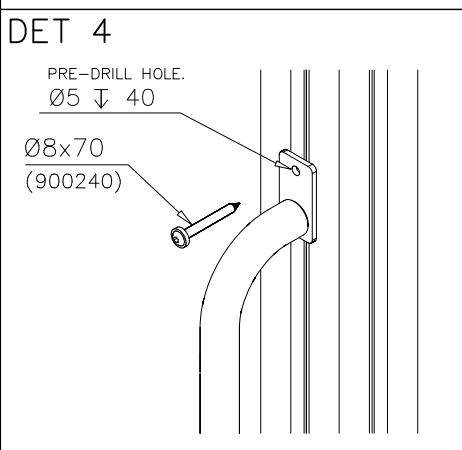

DEEP FOUNDATION

CONCRETE: 300x1400x1800

SURFACE FOUNDATION

SURFACE FOUNDATION

Pre-drill hole
 $\varnothing 10 \downarrow 90$ (x4)

SURFACE FOUNDATION

① 900240	PCS	② 900727	PCS
	1		1
Ø8x70		M10x80	
	PCS		PCS
③ 907688	PCS	③ 907701	PCS
	1		1
765		545	
	PCS		PCS
	PCS		PCS
	PCS		PCS
	PCS		PCS