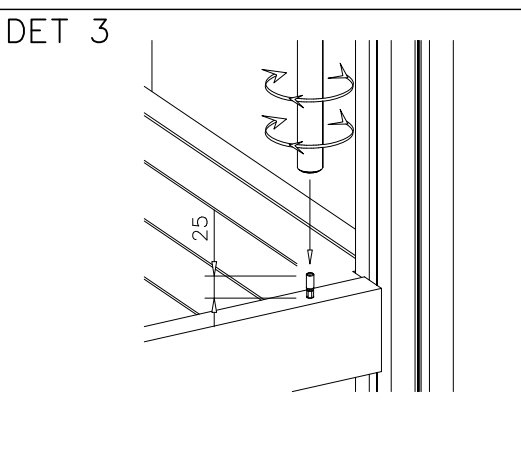

DEEP FOUNDATION

CONCRETE: 300x1400x1800

SURFACE FOUNDATION

SURFACE FOUNDATION

Pre-drill hole
 $\varnothing 10 \downarrow 90$ (x4)

SURFACE FOUNDATION

① 900240	PCS	② 900727	PCS
	1		1
Ø8x70		M10x80	
	PCS		PCS
③ 907688	PCS	③ 907701	PCS
	1		1
765		545	
	PCS		PCS
	PCS		PCS
	PCS		PCS
	PCS		PCS