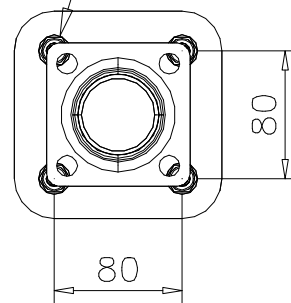

DEEP FOUNDATION

CONCRETE: 300x1400x1800

SURFACE FOUNDATION

SURFACE FOUNDATION

Pre-drill hole
 $\varnothing 10 \downarrow 90$ (x4)

SURFACE FOUNDATION

① 900240	PCS	② 900727	PCS
	1		1
Ø8x70		M10x80	
	PCS		PCS
③ 907688	PCS	③ 907701	PCS
	1		1
765		545	
	PCS		PCS
	PCS		PCS
	PCS		PCS
	PCS		PCS