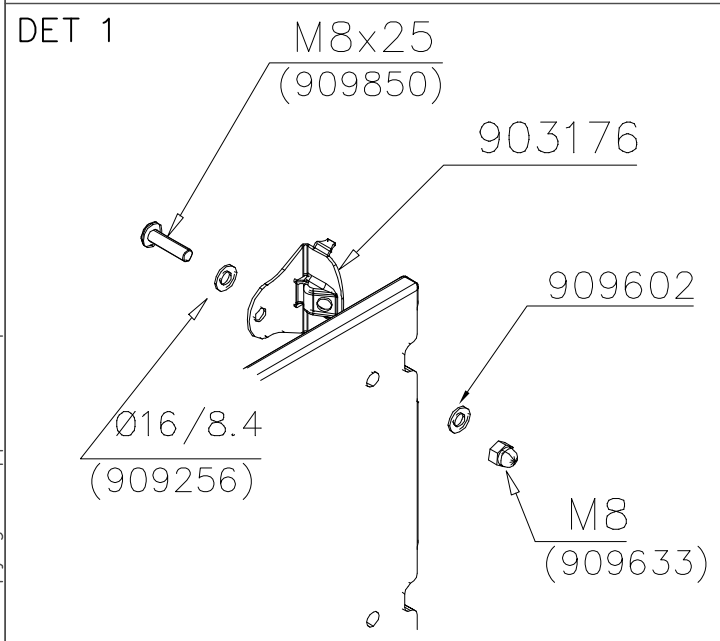

① 903176 PCS 8	② 909850 M8x25 PCS 8
	③ 909256 Ø16/8.4x1.6 PCS 8	④ 909633 M8 PCS 8
	⑤ 980123 Ø7x60 PCS 8	⑥ 902602 M8 PCS 8
	○ 707766 ACRYL 8x700x1730 PCS 1