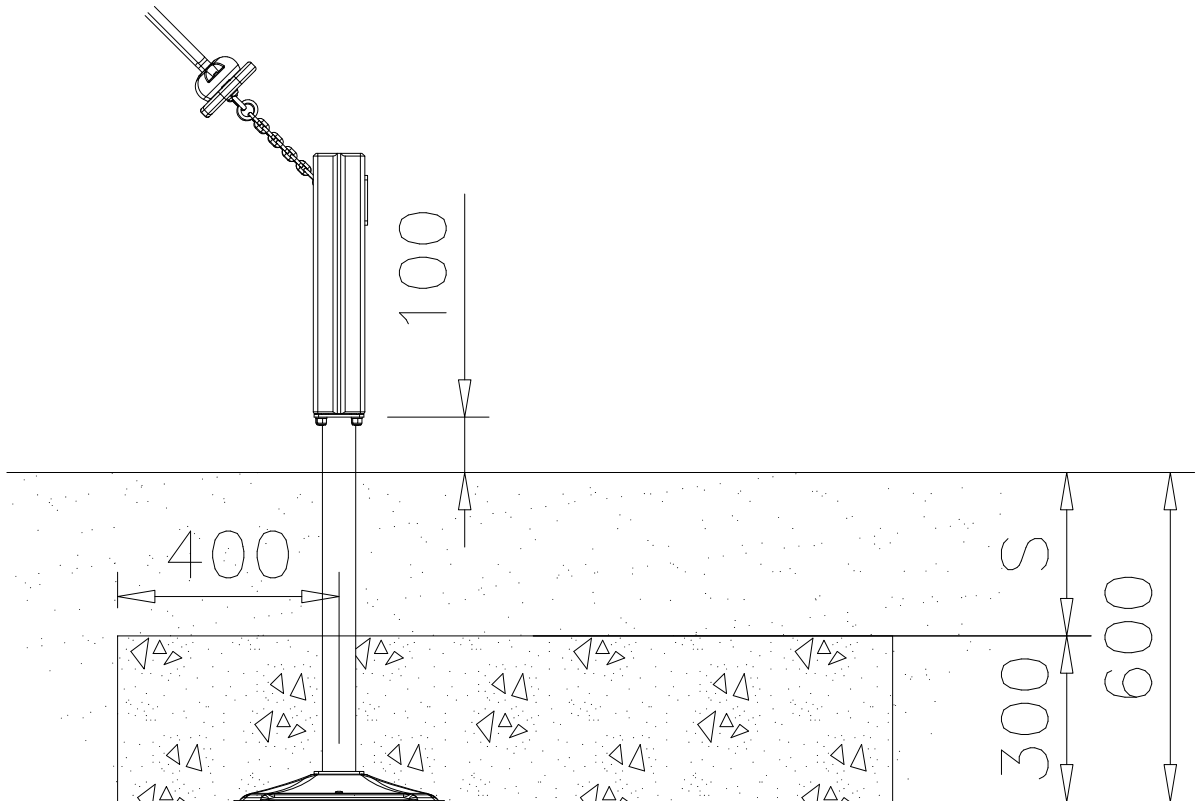

DEEP FOUNDATION

CONCRETE: 300x1400x1800

DEEP FOUNDATION