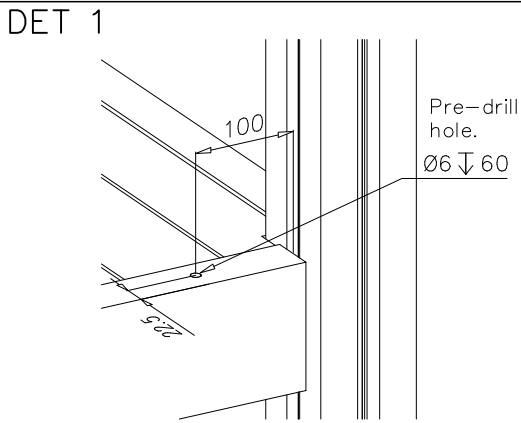

DEEP FOUNDATION

CONCRETE: 300x1400x1800

SURFACE FOUNDATION

SURFACE FOUNDATION

Pre-drill hole
 $\varnothing 10 \downarrow 90$ (x4)

SURFACE FOUNDATION

① 900240	PCS	② 900727	PCS
	1		1
Ø8x70		M10x80	
	PCS		PCS
③ 907688	PCS	③ 907701	PCS
	1		1
765		545	
	PCS		PCS
	PCS		PCS
	PCS		PCS
	PCS		PCS