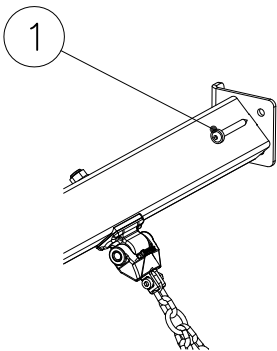

LAPPSET® FASTENER KIT

707652

DATE: 23.3.2016

2(4)

DET 1

NOTE:
Pre-Drill hole
for screw
Ø5 √50

DET 2

NOTE:
Pre-Drill hole
for screw
Ø5 √50