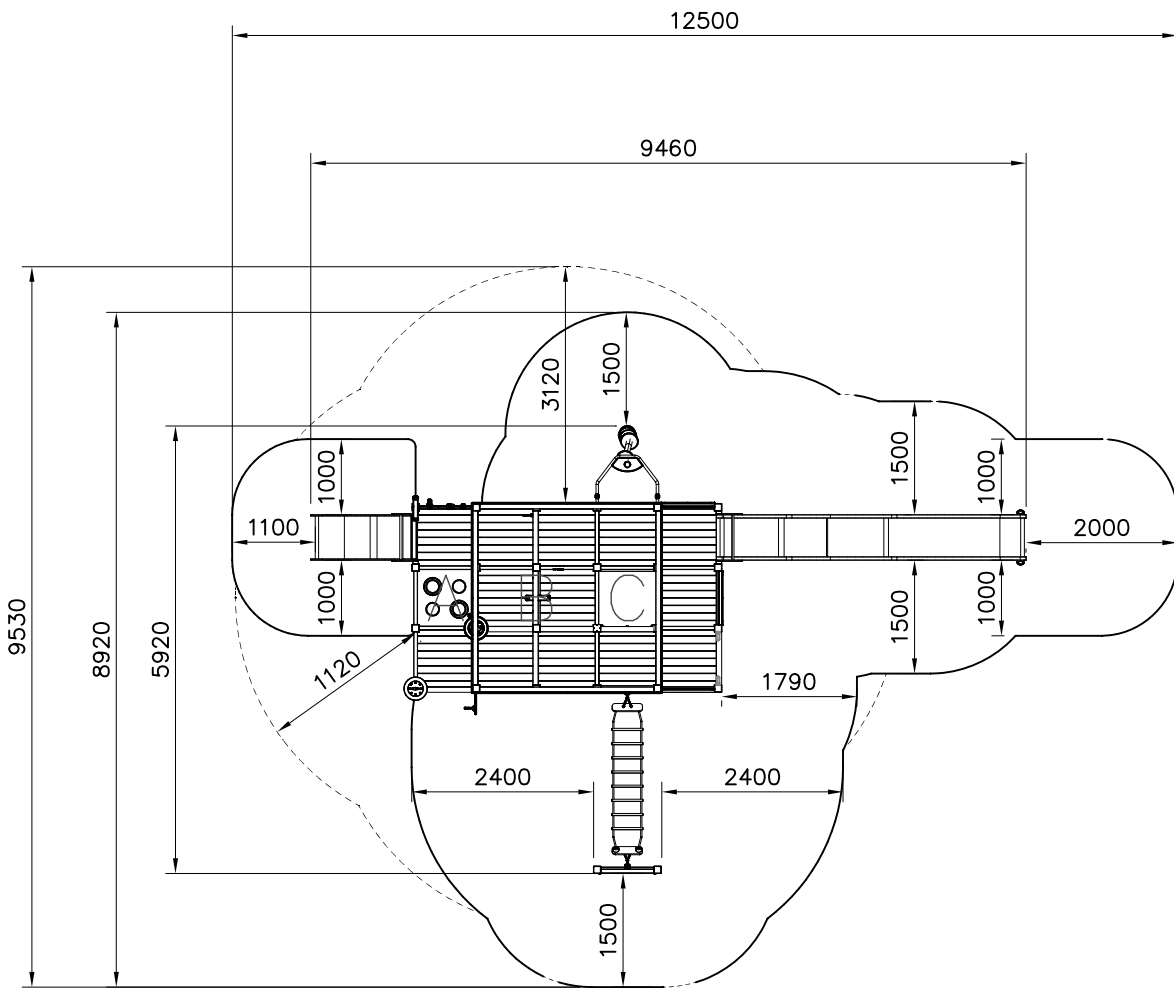

EN/AS Impact Area 63.9 m²

Falling Space 72.6 m²

Max Falling Height 1970 mm