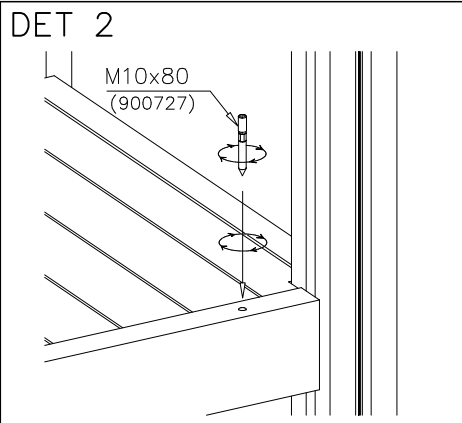

DEEP FOUNDATION

CONCRETE: 300x1400x1800

SURFACE FOUNDATION

SURFACE FOUNDATION

Pre-drill hole
 $\varnothing 10 \downarrow 90$ (x4)

SURFACE FOUNDATION

① 900240	PCS	② 900727	PCS
	1		1
Ø8x70		M10x80	
	PCS		PCS
③ 907688	PCS	③ 907701	PCS
	1		1
765		545	
	PCS		PCS
	PCS		PCS
	PCS		PCS
	PCS		PCS