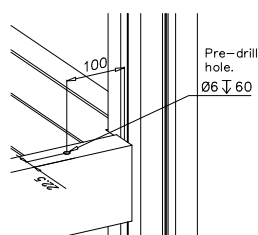

LAPPSET® FASTENER KIT

707652

DATE: 23.3.2016

2(4)

DET 1

NOTE:
Pre-Drill hole
for screw
Ø5 √50

DET 2

NOTE:
Pre-Drill hole
for screw
Ø5 √50

DET 3

DET 4

DET 5

DET 6