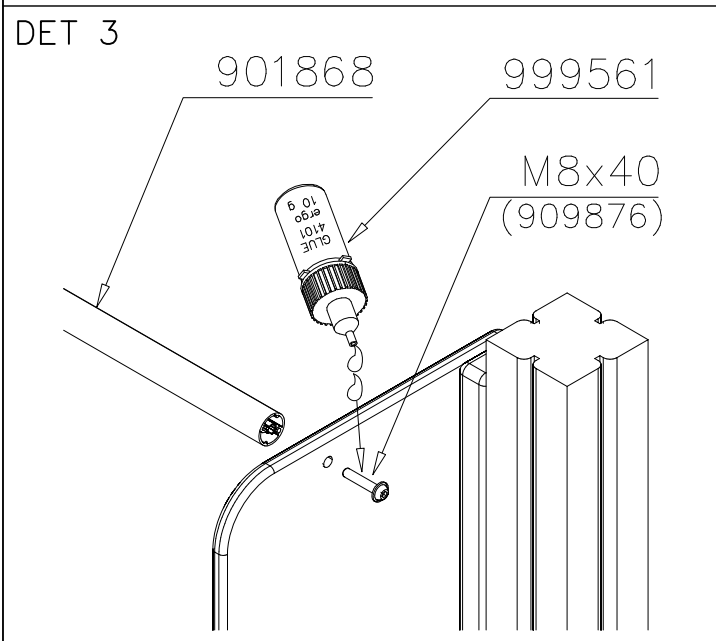

LAPPSET

DEEP FOUNDATION

SLIDE WOOD

DATE: 3.11.2017

4(5)

○ 707133	PCS	○ 901868	PCS	○ 901879	PCS	⑥ 909210	PCS	⑦ 905051	PCS	⑧ 980128	PCS
	1		2		2		4		4		6
10x80x745		Ø30x598				M8x40		Ø24/8.4		Ø7x40	

DET 6

Insert sheet metal IN to the plastic cover.