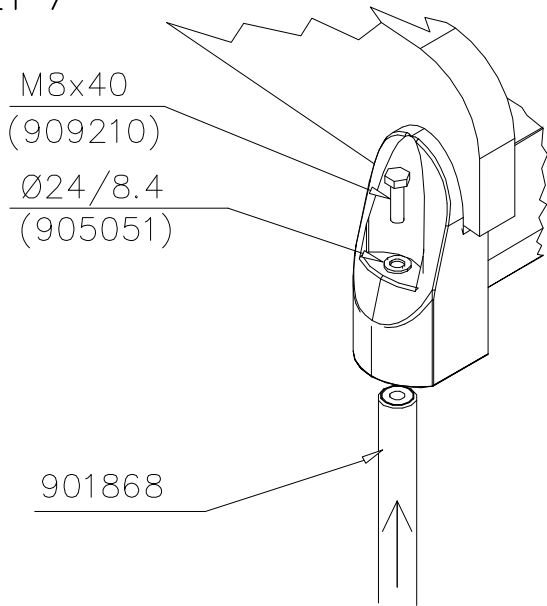

DET 6

Insert sheet metal IN to the plastic cover.

DET 7