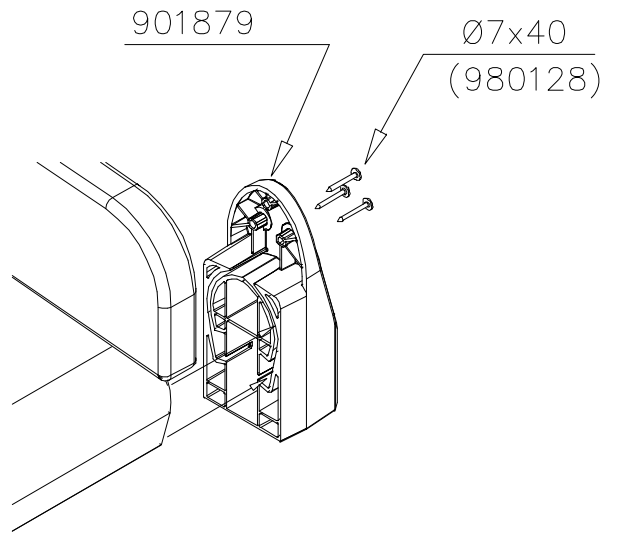

LAPPSET

DEEP FOUNDATION

SLIDE WOOD

DATE: 3.11.2017

4(5)

○ 707133	PCS	○ 901868	PCS	○ 901879	PCS	⑥ 909210	PCS	⑦ 905051	PCS	⑧ 980128	PCS
	1		2		2		4		4		6
10x80x745		Ø30x598				M8x40		Ø24/8.4		Ø7x40	

DET 6

Insert sheet metal IN to the plastic cover.