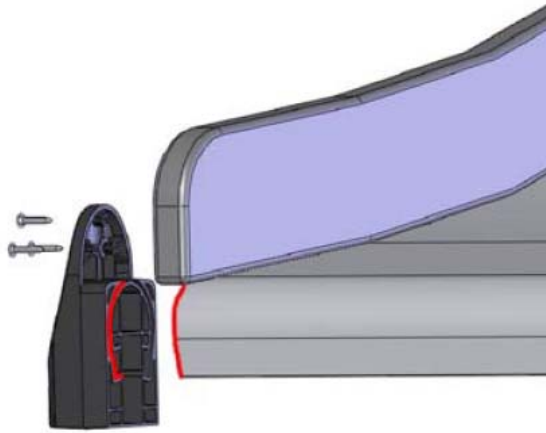

LAPPSET

DEEP FOUNDATION

SLIDE WOOD

DATE: 3.11.2017

4(5)

○ 707133	PCS	○ 901868	PCS	○ 901879	PCS	⑥ 909210	PCS	⑦ 905051	PCS	⑧ 980128	PCS
	1		2		2		4		4		6
10x80x745		Ø30x598				M8x40		Ø24/8.4		Ø7x40	

DET 6

Insert sheet metal IN to the plastic cover.