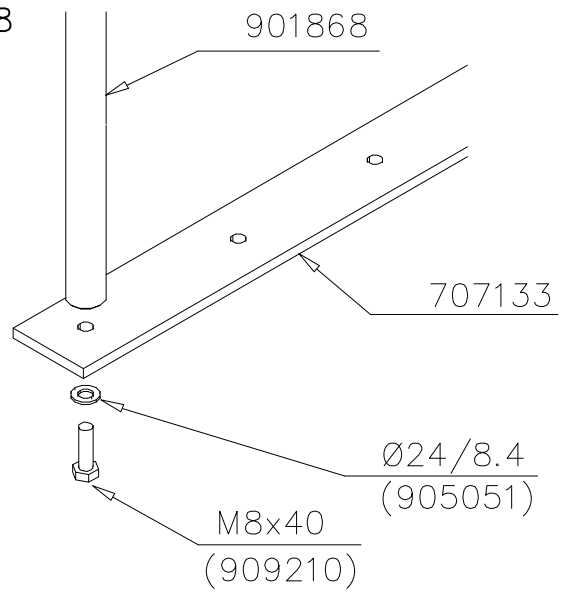

DET 6

Insert sheet metal IN to the plastic cover.

DET 8