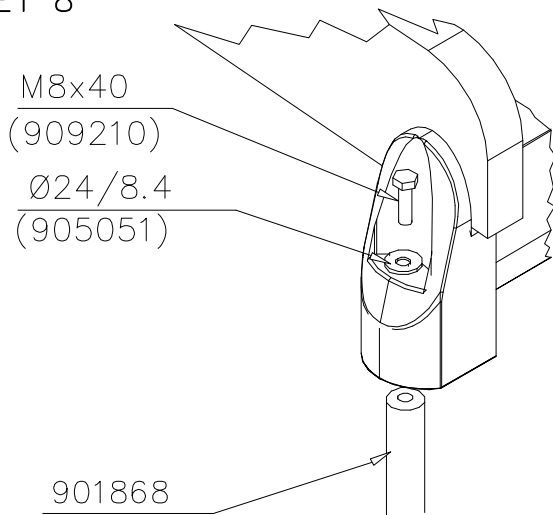

## DEEP FOUNDATION

DATE: 21.9.2016

5(5)

DET 7

Insert sheet metal IN to the plastic cover.

DET 8

DET 9

① 706600	PCS	② 980128	PCS
	1		2
		Ø7x40	
③ 980123	PCS		PCS
	4		
		Ø7x60	
	PCS		PCS
	PCS		PCS