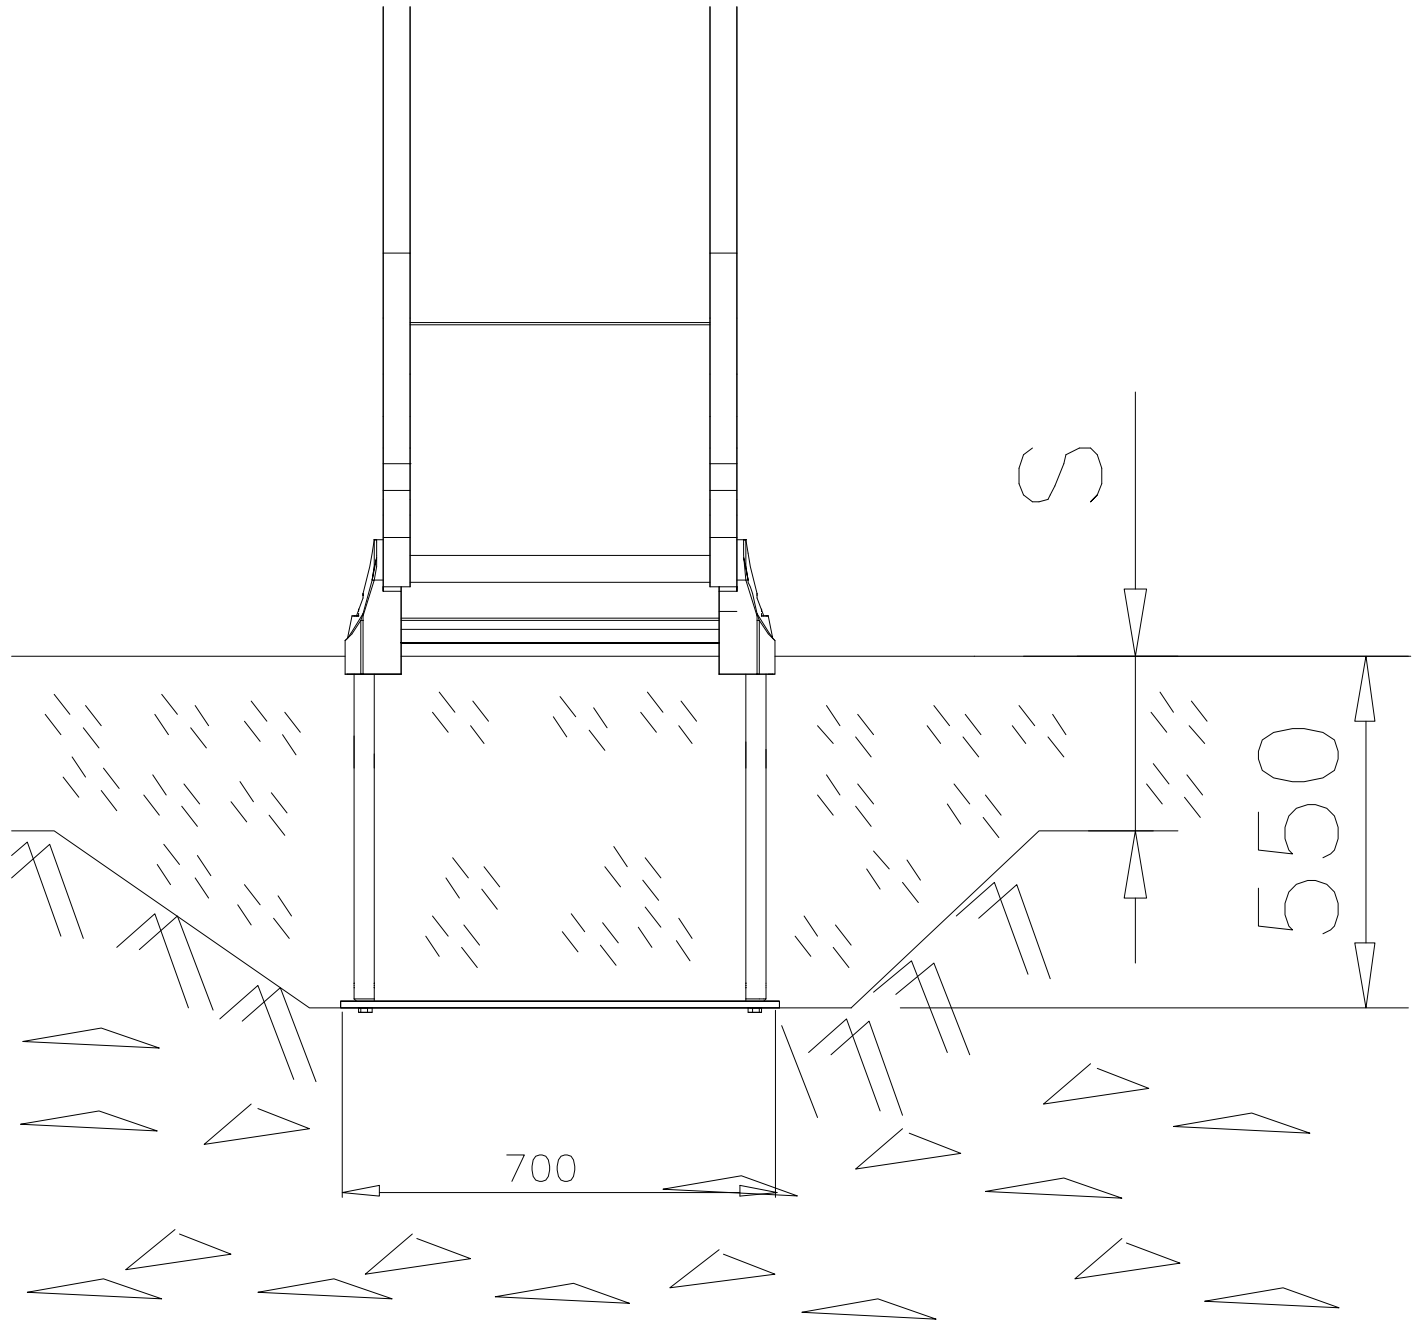

LAPPSET® DEEP FOUNDATION

FOOT

DATE: 15.5.2018

1(1)

①	909511	PCS	②	909519	PCS
		1			1
	90x90x650			50x380x380	

③	909637	PCS	④	909638	PCS
		4			8
	M10			Ø20/10.5	

⑤	909639	PCS	⑥	905104	PCS
		4			4
	M10x25			M10	

OPTION FOOT

①	911155	PCS			PCS
		1			
	90x90x650				

LAPPSET

DEEP FOUNDATION

SLIDE WOOD

DATE: 22.5.2015

1(1)

SLIDE OPTIONS

LAPPSET

DEEP FOUNDATION

SLIDE WOOD

DATE: 3.11.2017

4(5)

○ 707133	PCS	○ 901868	PCS	○ 901879	PCS	⑥ 909210	PCS	⑦ 905051	PCS	⑧ 980128	PCS
	1		2		2		4		4		6
10x80x745		Ø30x598				M8x40		Ø24/8.4		Ø7x40	

DET 6

Insert sheet metal IN to the plastic cover.