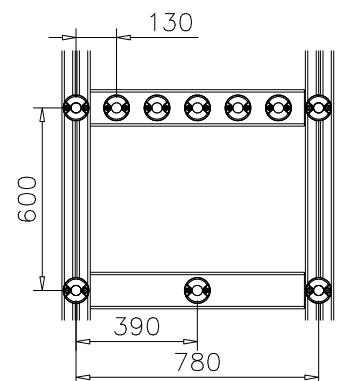

① 900240	PCS	② 980123	PCS
	12		22
Ø8x70		Ø7x60	
		③ 909526	PCS
			22
		Ø16/8.4	

NET OPTIONS

707425

707425-301	BLUE
707425-302	RED
707425-303	BEIGE
707425-304	GRAY
707425-305	BLACK
707425-306	YELLOW

DET 1

DET 2