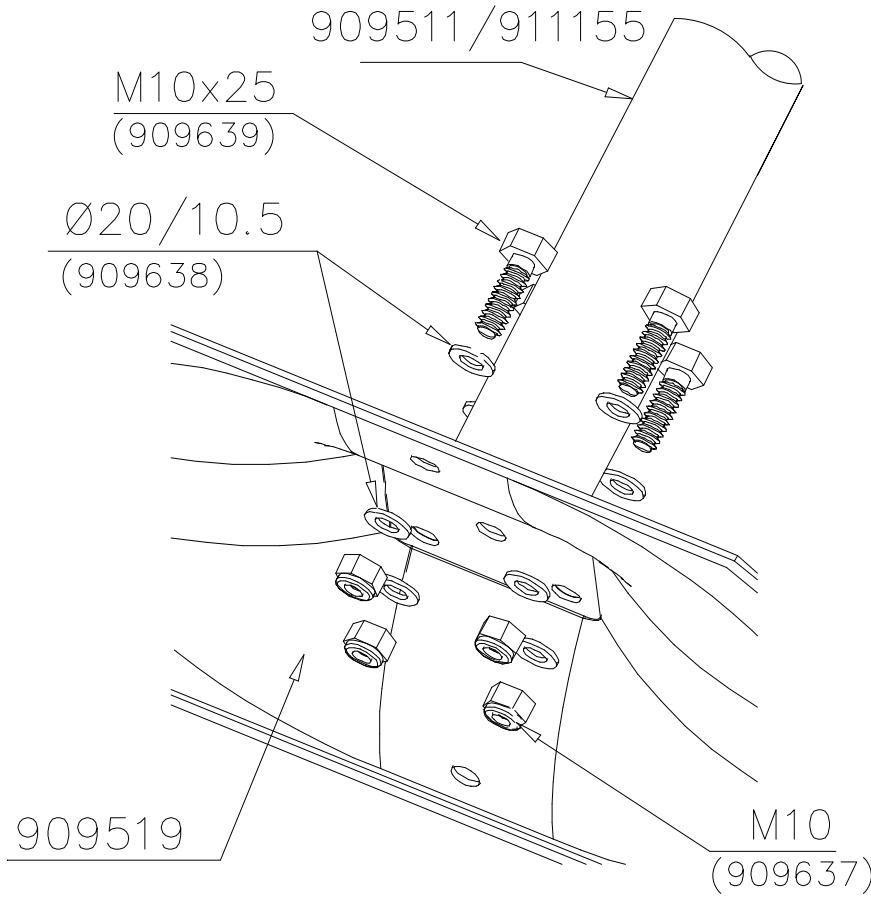

② 905104	PCS		PCS
	4		
 M10	PCS		PCS

905104

LAPPSET® DEEP FOUNDATION

FOOT

DATE: 15.5.2018

1(1)

①	909511	PCS	②	909519	PCS
		1			1
	90x90x650			50x380x380	

③	909637	PCS	④	909638	PCS
		4			8
	M10			Ø20/10.5	