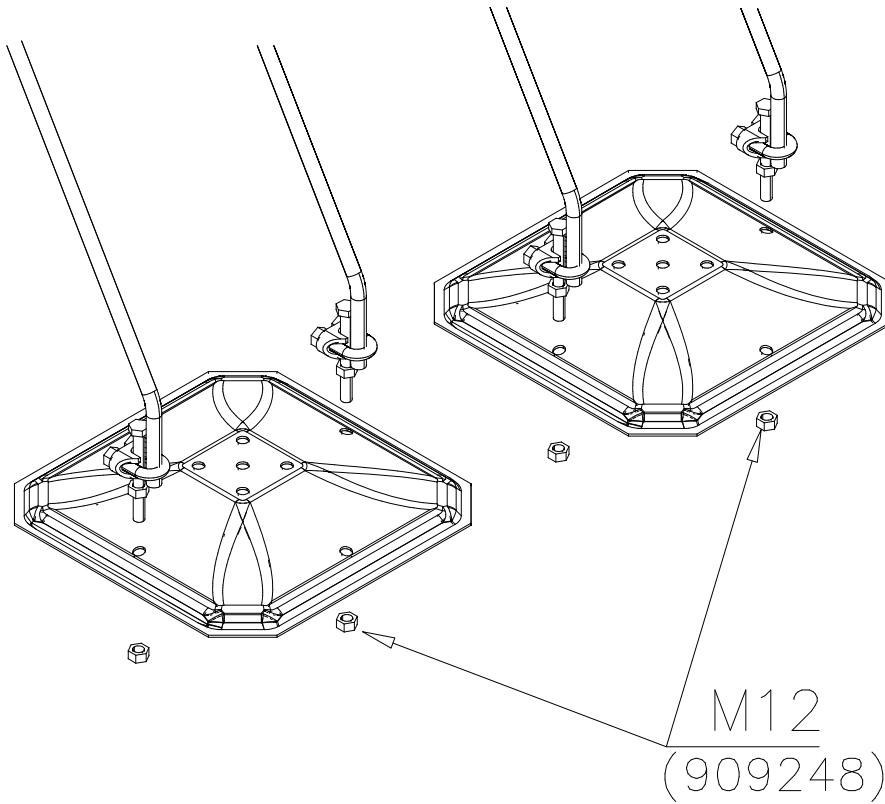

LAPPSET® DEEP FOUNDATION

707864

DATE: 16.6.2017

1(3)

DET 1