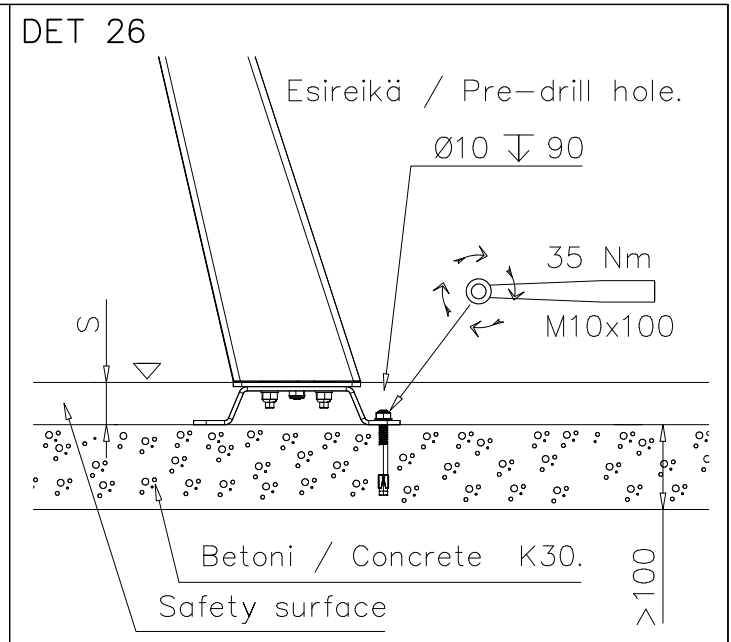

LAPPSET SPORT

BASE

DATE: 29.4.2015

5(10)