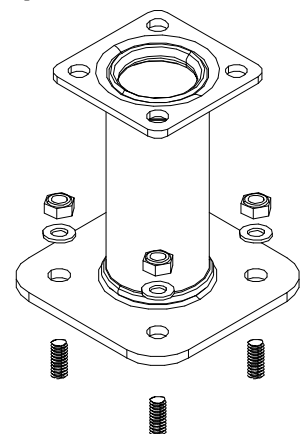

DET 1, 2, 3

① 909531	PCS	① 909513	PCS
	1		1
		60°	
① 909514	PCS	① 902056	PCS
	1		1
		75°	57°
① 902062	PCS		PCS
	1		
		70°	
	PCS		PCS
	PCS		PCS
② 909628	PCS		PCS
	4		
M10x100			

M10x100

DET 3