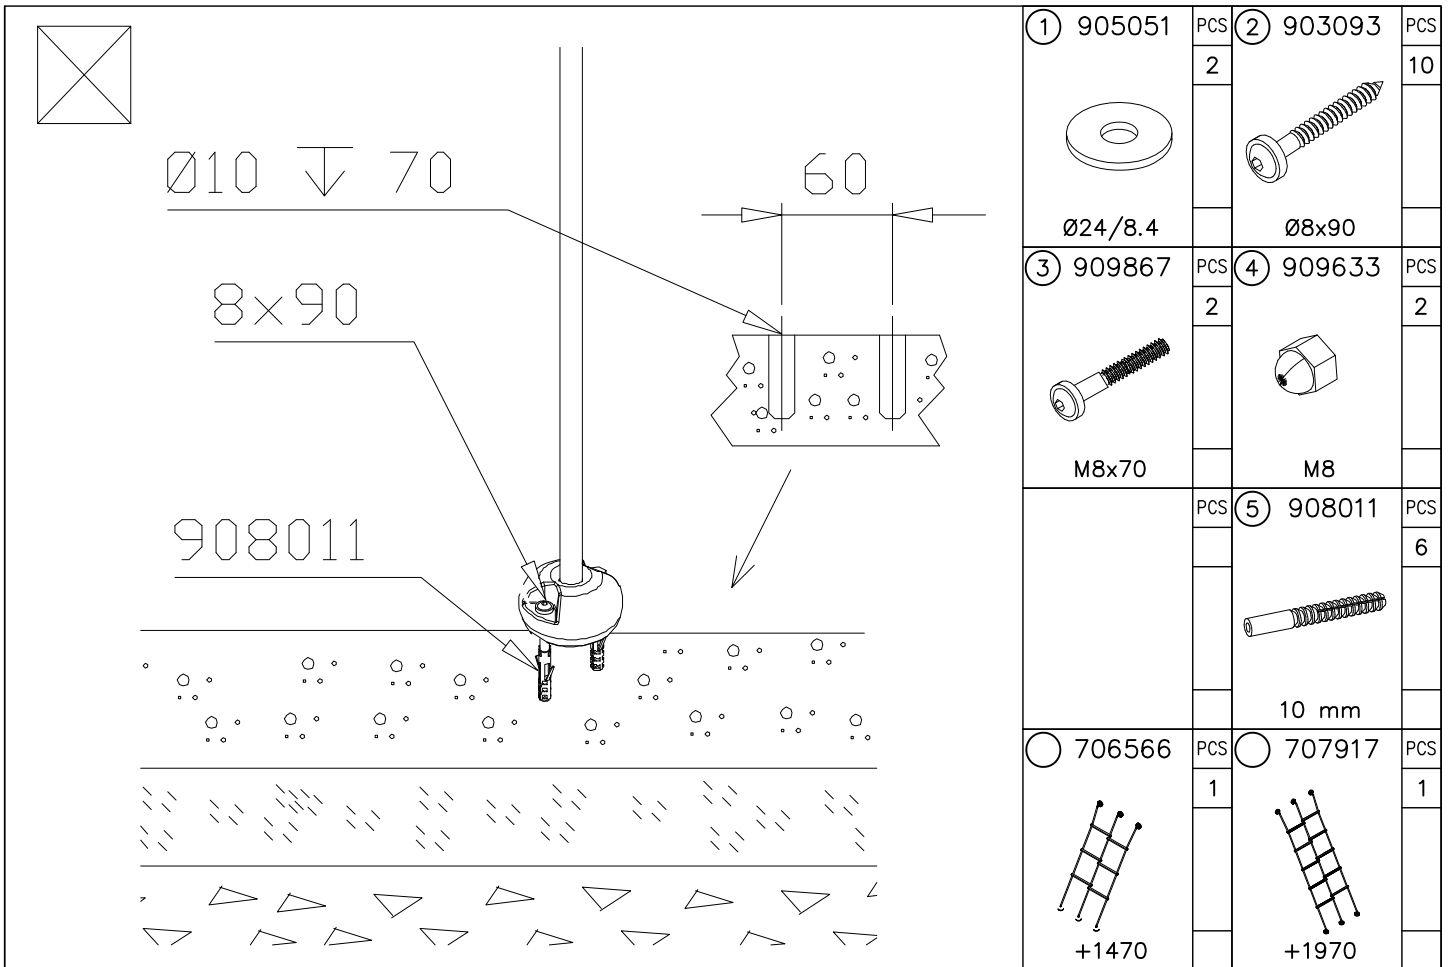

LAPPSET®

SURF. FOUNDATION

ROPE LADDER

DATE: 30.9.2016

1(1)