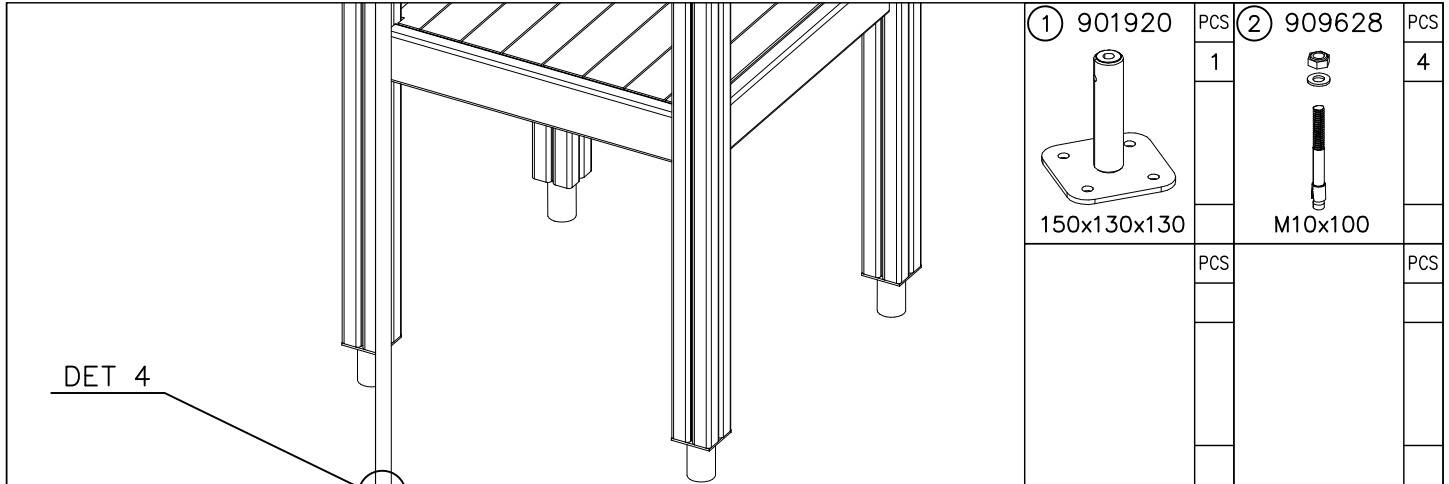

① 901920	PCS	② 909628	PCS
	1		4
150x130x130		M10x100	
	PCS		PCS

Pre-drill hole
10 ↓ 90 (x4)