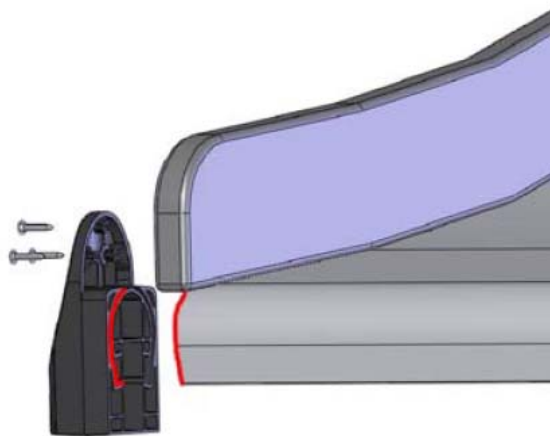

LAPPSET

SURFACE FOUNDATION

SLIDE WOOD

DATE: 3.11.2017

4(5)

○ 901879	PCS	⑥ 909509	PCS	⑦ 909139	PCS	⑧ 980154	PCS	⑨ 980128	PCS
	2		2		2		4		6
		M12x50		M12x130		Ø24/13		Ø7x40	

DET 7

Insert sheet metal IN to the plastic cover.