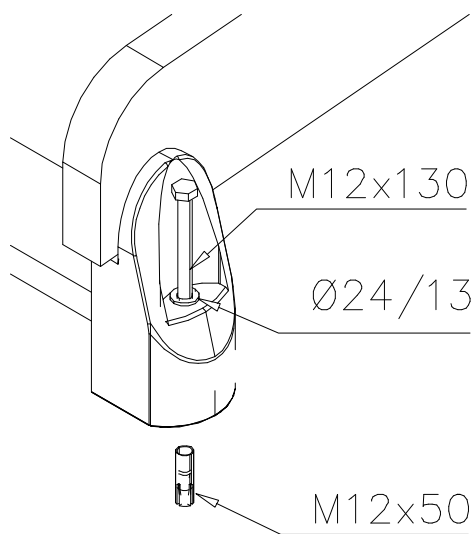

DET 7

Insert sheet metal IN to the plastic cover.

DET 8