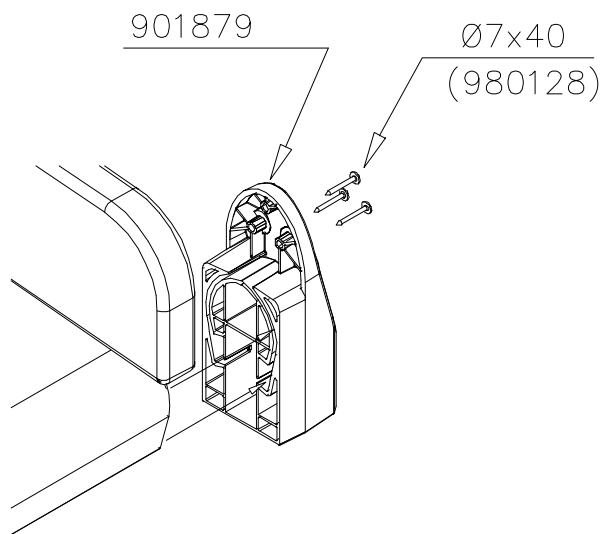

LAPPSET

SURFACE FOUNDATION

SLIDE WOOD

DATE: 3.11.2017

4(5)

○ 901879	PCS	⑥ 909509	PCS	⑦ 909139	PCS	⑧ 980154	PCS	⑨ 980128	PCS
	2		2		2		4		6
		M12x50		M12x130		Ø24/13		Ø7x40	

DET 7

Insert sheet metal IN to the plastic cover.