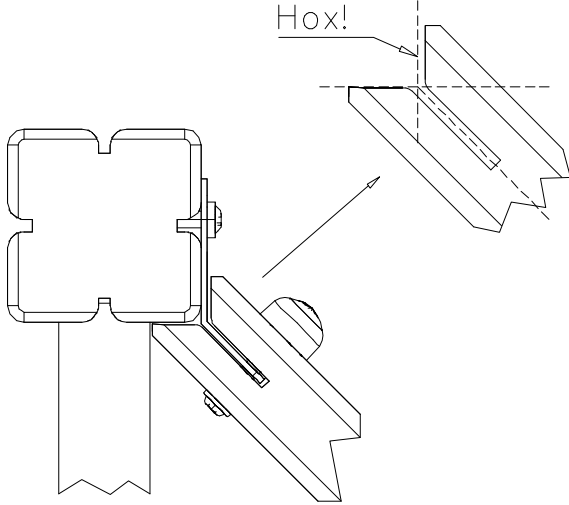

REMOVE SAFETY SURFACE/SAND/GRAVEL
TO CHECK FOUNDATION

REMOVE SAFETY SURFACE/SAND/GRAVEL
TO CHECK FOUNDATION

BOOM OPTIONS		
706510	706510-602	DARK BROWN
	706510-603	LIGHT BROWN
	706510-604	LIGHT GRAY
		
45x120x1030		

DET 1

DET 2 M8x60
(909866)

DET 3

① 706727	PCS	② 706744	PCS
	1		1
10x702x640		15x145x380	
③ 901570	PCS	④ 903176	PCS
	4		4
36x55x55			
⑤ 909855	PCS	⑥ 909850	PCS
	2		8
M8x35		M8x25	
⑦ 909256	PCS	⑧ 980150	PCS
	8		6
Ø16/8.4x1.6		M8	
⑨ 909633	PCS	⑩ 980123	PCS
	4		4
M8		Ø7x60	
		⑪ 905112	PCS
			4
		Ø22	