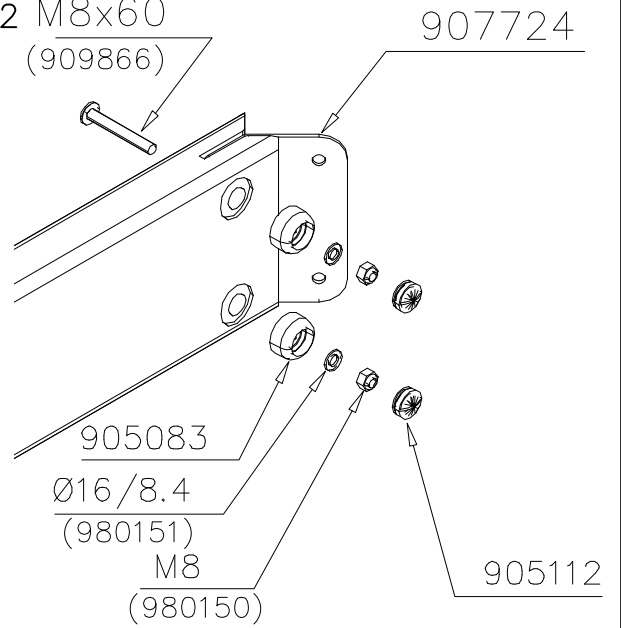

----- Falling Space 37.1 m²
Max Falling Height 400 mm

<p>DET 1</p> <p>905138 Ø6x60 (980131) 905196</p>	<p>DET 2</p> <p>Ø8x90 (903093)</p>	<p>DET 3</p> <p>10 Ø5 ↓ 60 Pre-drilled hole</p>	<p>DET 4</p> <p>Ø8x90 (903093)</p>
<p>DET 5</p> <p>Ø8x70 (900240)</p>			

REMOVE SAFETY SURFACE/SAND/GRAVEL
TO CHECK FOUNDATION

REMOVE SAFETY SURFACE/SAND/GRAVEL
TO CHECK FOUNDATION

BOOM OPTIONS		
706510	706510-602	DARK BROWN
	706510-603	LIGHT BROWN
	706510-604	LIGHT GRAY
		
45x120x1030		

DET 1

DET 2 M8x60
(909866)

DET 3

① 706727	PCS	② 706744	PCS
	1		1
10x702x640		15x145x380	
③ 901570	PCS	④ 903176	PCS
	4		4
36x55x55			
⑤ 909855	PCS	⑥ 909850	PCS
	2		8
M8x35		M8x25	
⑦ 909256	PCS	⑧ 980150	PCS
	8		6
Ø16/8.4x1.6		M8	
⑨ 909633	PCS	⑩ 980123	PCS
	4		4
M8		Ø7x60	
		⑪ 905112	PCS
			4
		Ø22	

① 903176	PCS	② 909850	PCS
	4		4
		M8x25	
③ 909256	PCS	④ 909633	PCS
	8		4
Ø16/8.4x1.6		M8	
⑤ 980123	PCS		PCS
	4		
Ø7x60			

***Note:**
No gaps between:
8–25mm
89–230mm

800

80

*Note

800

80

*Note