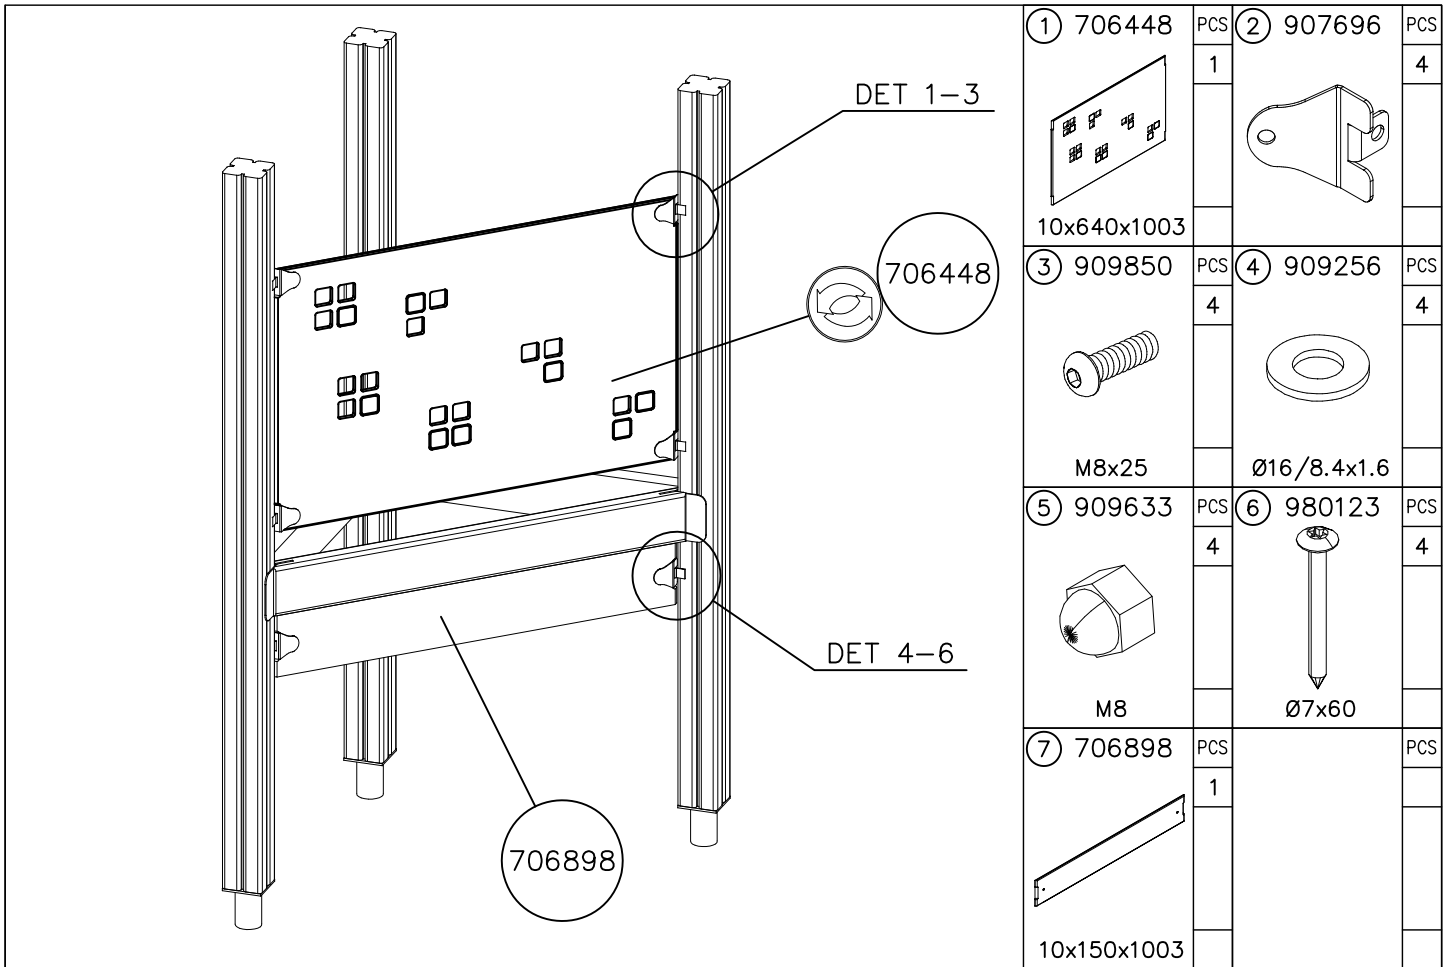

WALL OPTIONS

706448

706448-701	BLUE
706448-702	YELLOW
706448-703	LIME
706448-704	DARK GRAY
706448-705	LIGHT GRAY
706448-706	RED
706448-707	GREEN
706448-708	FUXIA

WALL OPTIONS

706898

706898 DARK GRAY