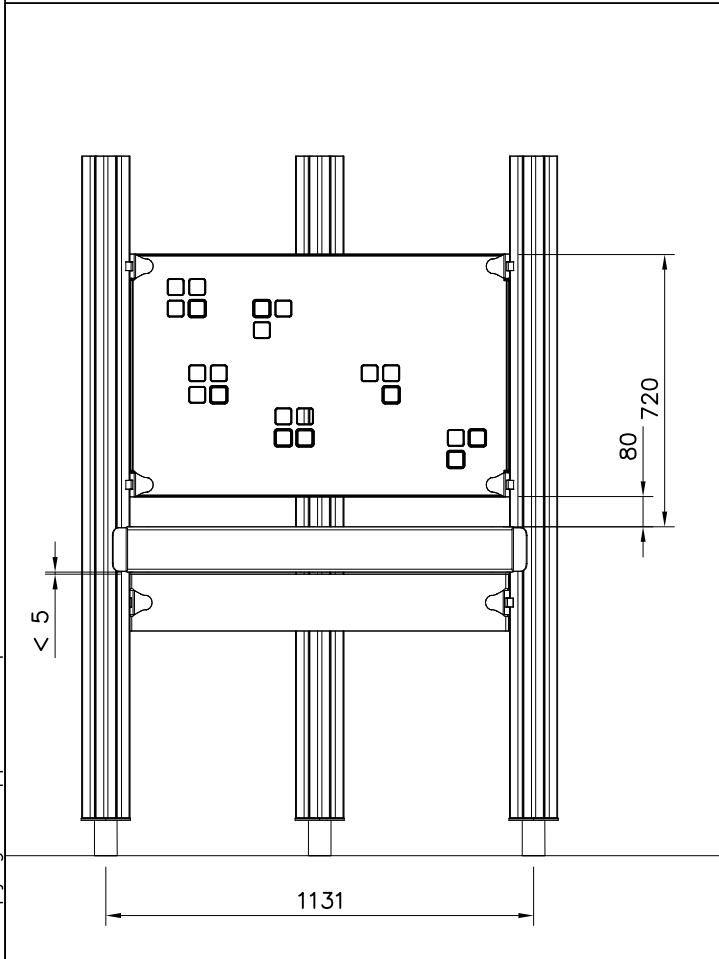

WALL OPTIONS

706448

706448-701	BLUE
706448-702	YELLOW
706448-703	LIME
706448-704	DARK GRAY
706448-705	LIGHT GRAY
706448-706	RED
706448-707	GREEN
706448-708	FUXIA

WALL OPTIONS

706898

706898 DARK GRAY