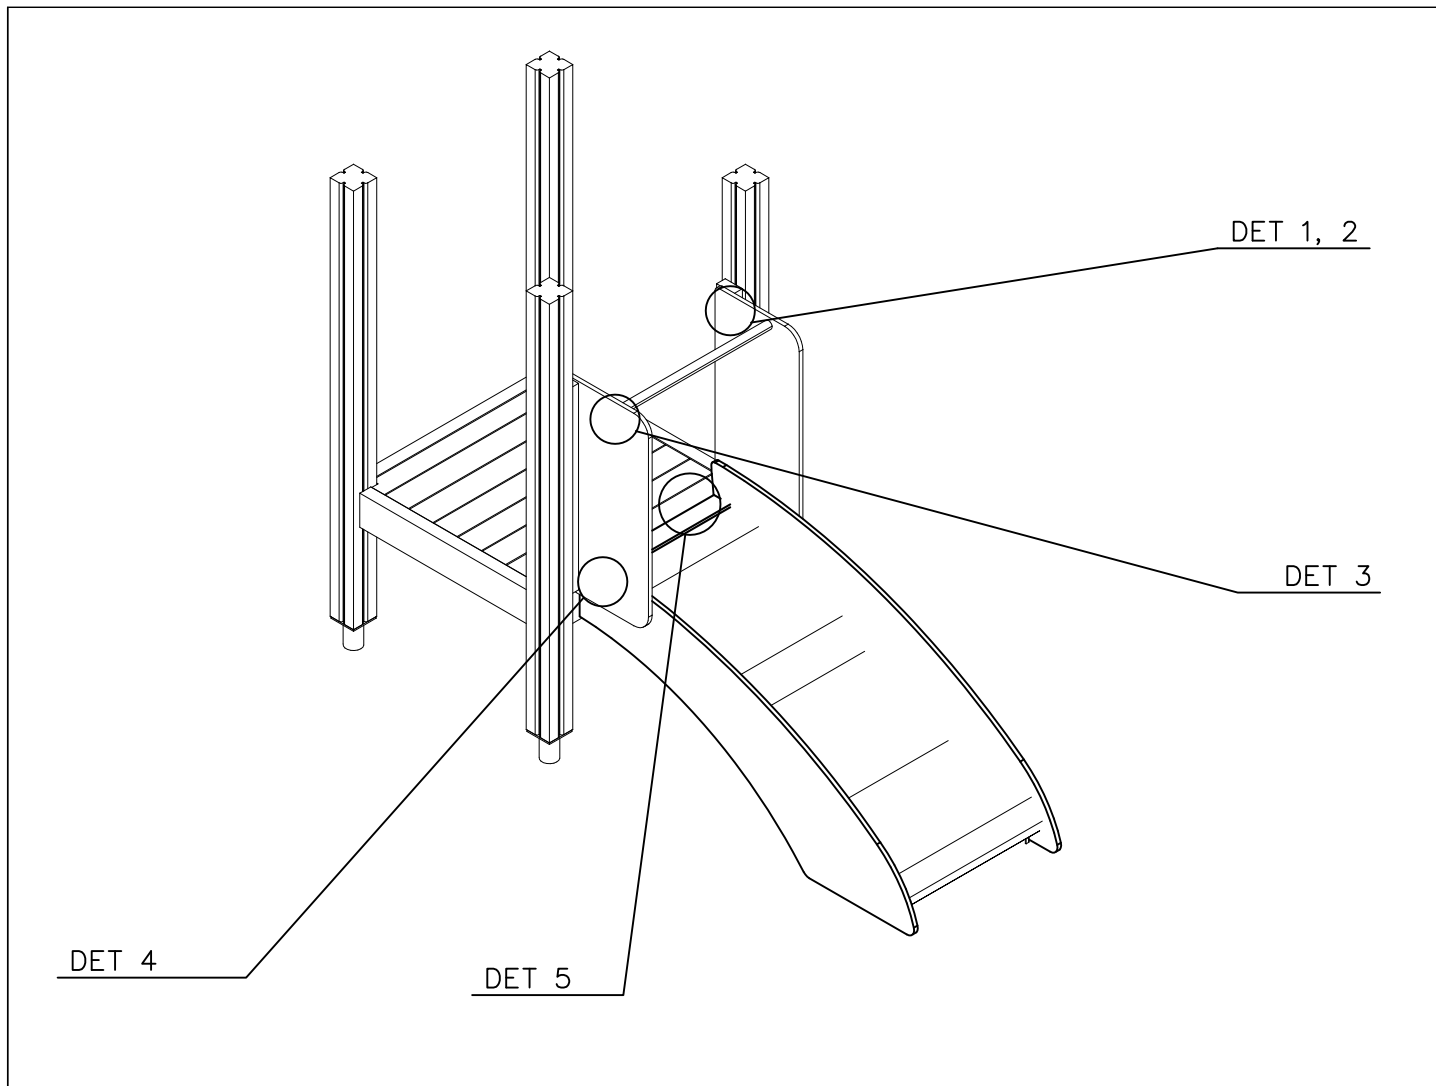

IF PRODUCT HAS A SLIDE,
THEN THE SAME COLOR AS
START-OFF PLATES

707317

10x591x1013

- 701 BLUE
- 702 YELLOW
- 703 LIME
- 704 DARK GRAY
- 705 LIGHT GRAY
- 706 RED
- 707 GREEN
- 708 FUXIA

IF PRODUCT HAS A WALLS,
THEN THE SAME COLOR AS
WALL PLATES