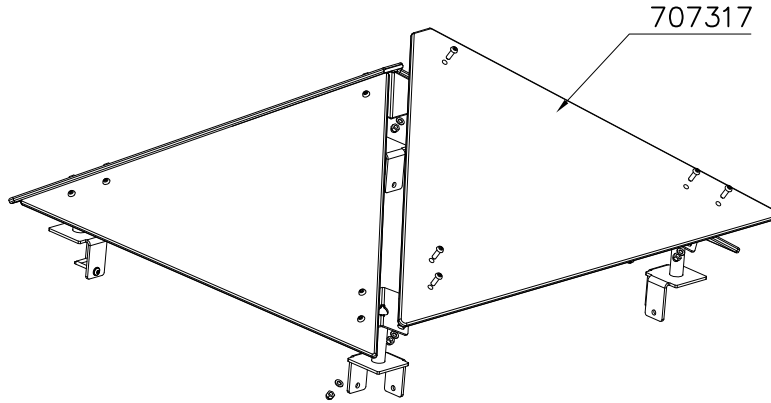

DET 2

DET 3

PLATE COLOR OPTIONS

707316

10x572x949

- -701 BLUE
- -702 YELLOW
- -703 LIME
- -704 DARK GRAY
- -705 LIGHT GRAY
- -706 RED
- -707 GREEN
- -708 FUXIA

IF PRODUCT HAS A SLIDE,
THEN THE SAME COLOR AS
START-OFF PLATES

707317

10x591x1013

- -701 BLUE
- -702 YELLOW
- -703 LIME
- -704 DARK GRAY
- -705 LIGHT GRAY
- -706 RED
- -707 GREEN
- -708 FUXIA

IF PRODUCT HAS A WALLS,
THEN THE SAME COLOR AS
WALL PLATES