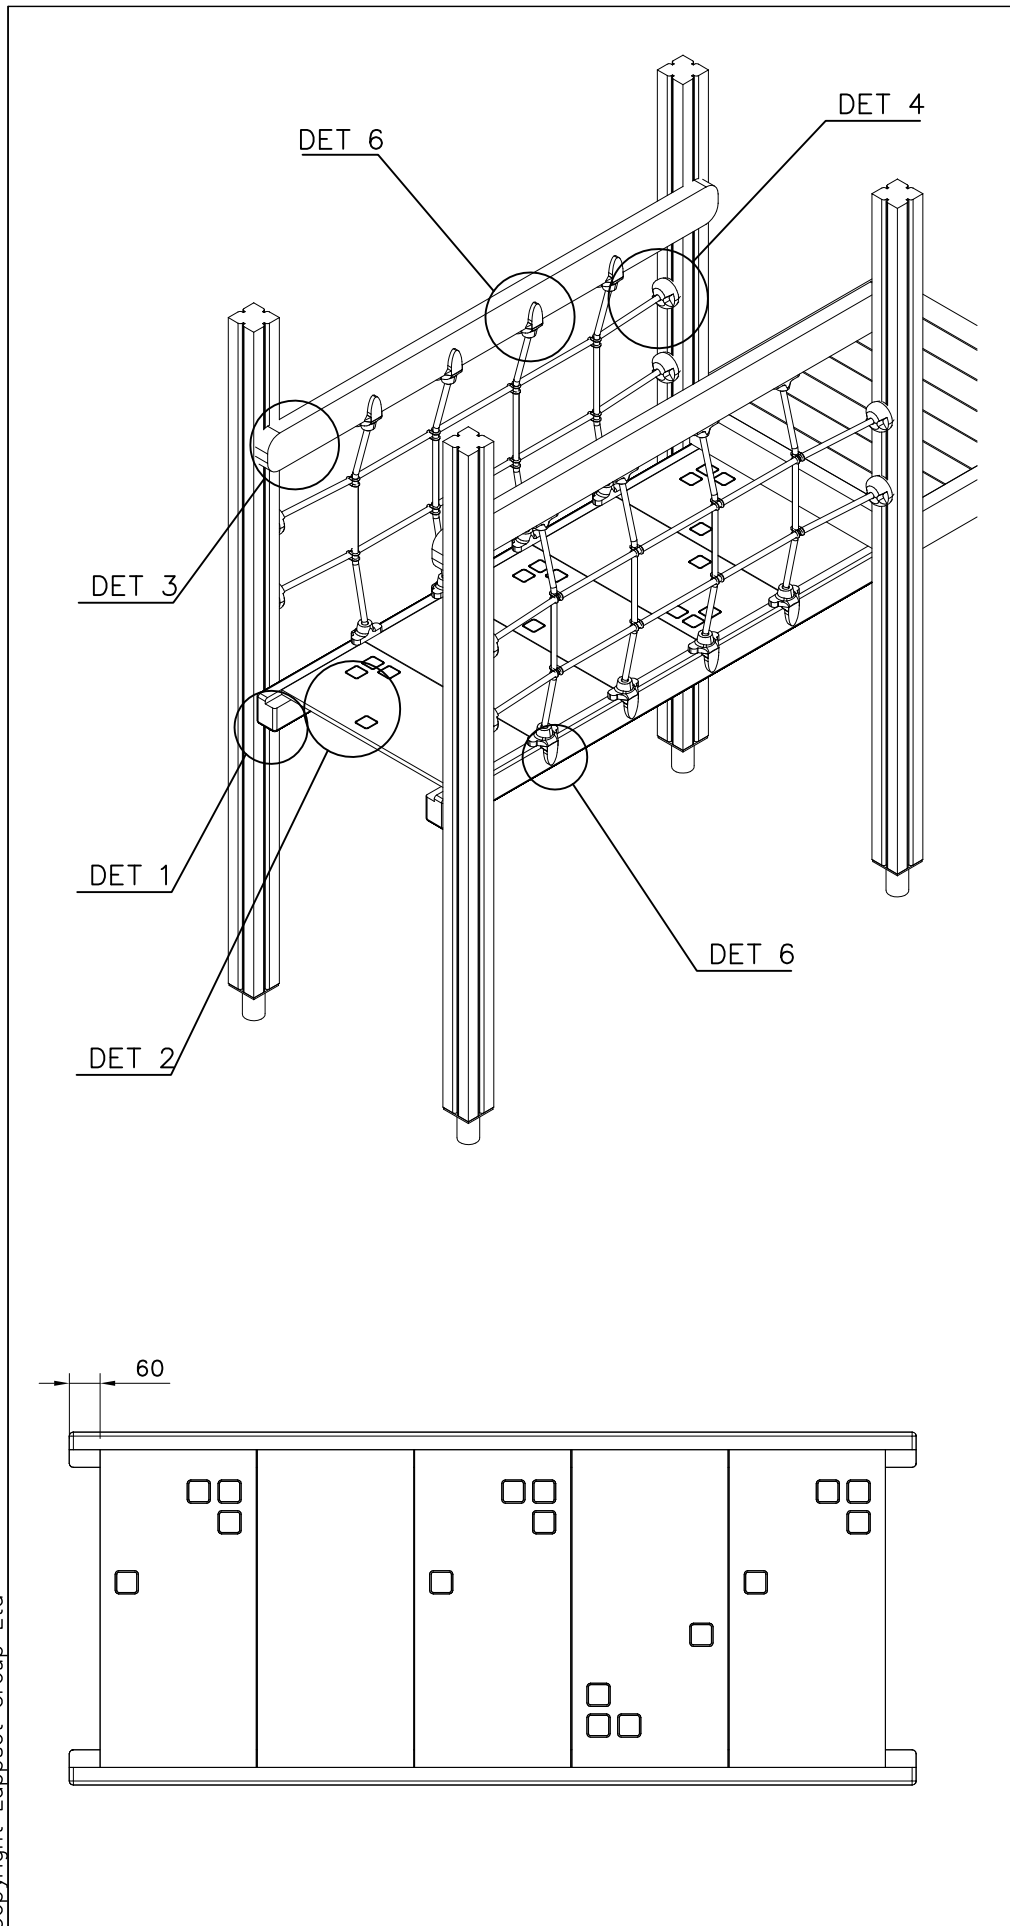

IF PRODUCT HAS A SLIDE,
THEN THE SAME COLOR AS
START-OFF PLATES

707317

10x591x1013

- 701 BLUE
- 702 YELLOW
- 703 LIME
- 704 DARK GRAY
- 705 LIGHT GRAY
- 706 RED
- 707 GREEN
- 708 FUXIA

IF PRODUCT HAS A WALLS,
THEN THE SAME COLOR AS
WALL PLATES