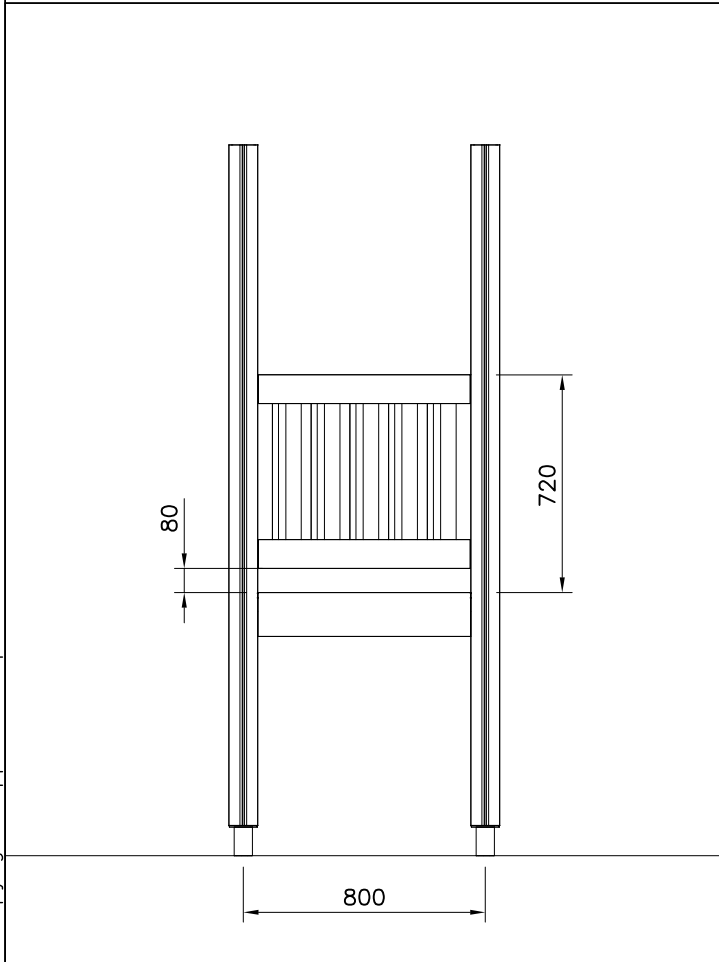

① 706746 PCS 45x640x701	PCS	② 909530 PCS 55.9x127.5	PCS
③ 900240 PCS Ø8x70	PCS	④ 980151 PCS Ø16/8.4x1.6	PCS
⑤ 905112 PCS Ø22	PCS		PCS
	PCS		PCS

WALL OPTIONS		
706746 45x640x701	706746-605 706746-606 706746-607 706746-608 706746-609 706746-610 706746-611 706746-612	DARK GRAY GRAY RED BLUE GREEN YELLOW LIME FUXIA