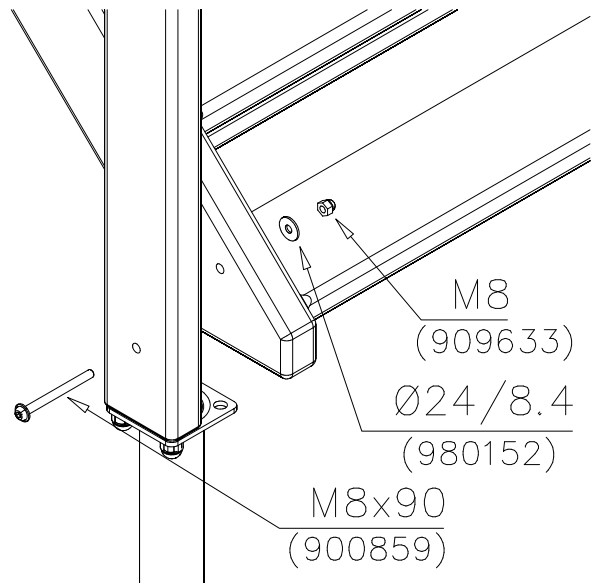

DET 1

DET 2

DET 3

DET 4

DET 5

DET 6

STAIRS OPTIONS +870

<p>707191</p> 	<p>707191-602 DARK BROWN 707191-603 LIGHT BROWN 707191-604 LIGHT GRAY</p>	
---	---	--