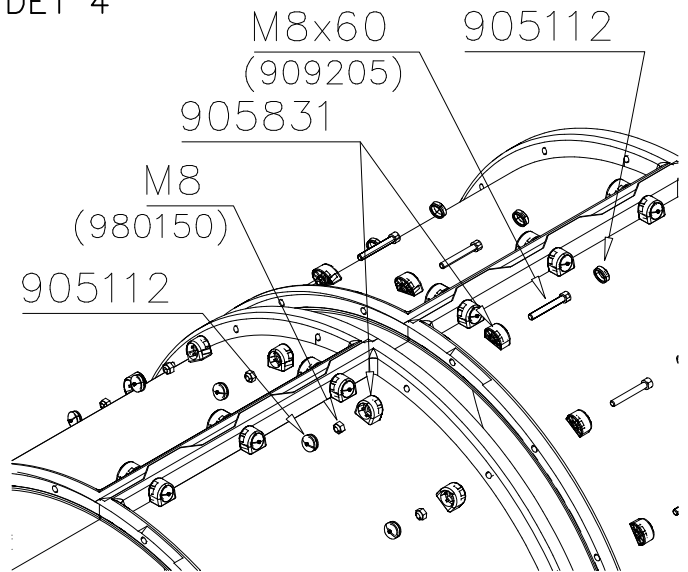

Product label is delivered by one of following ways:

1) Metal product label and screws

- Fasten the label with screws.

2) Label sticker

- Clean the painted metal or plywood surface from dirt and moisture. Fasten the sticker as shown in the figure 2.
- Note. Do not attach the sticker to rough surfaced laminate or painted wood.

DET 1,2

① 905827	PCS	② 903176	PCS
	4		4
M8x20			
③ 909256	PCS	④ 980123	PCS
	4		4
Ø16/8.4		Ø7x60	
⑤ 909633	PCS	⑥ P05280	PCS
	4		1
M8		12x680x700	
	PCS		PCS
	PCS		PCS
	PCS		PCS
	PCS		PCS

DET 1

DET 2

DET 3

DET 4

DET 5

DET 6

004914  PCS 1	707918-701  PCS 1	900240  PCS 14 Ø8x70	903533  PCS 6 SRL12	905086  PCS 4 Ø44/13.5	905112  PCS 888 BLACK Ø22
905801  PCS 28 GREY	905811  PCS 28 GREY	905821  PCS 3 GREY	905829  PCS 5 TRANSPARENT	905831  PCS 816 BLACK	905850  PCS 1
905859  PCS 2 6x80x850	905860  PCS 2	909205  PCS 408 8x60	909248  PCS 4 M12	909274  PCS 4 8x30	980150  PCS 412 M8
980151  PCS 8 Ø16/8.4					